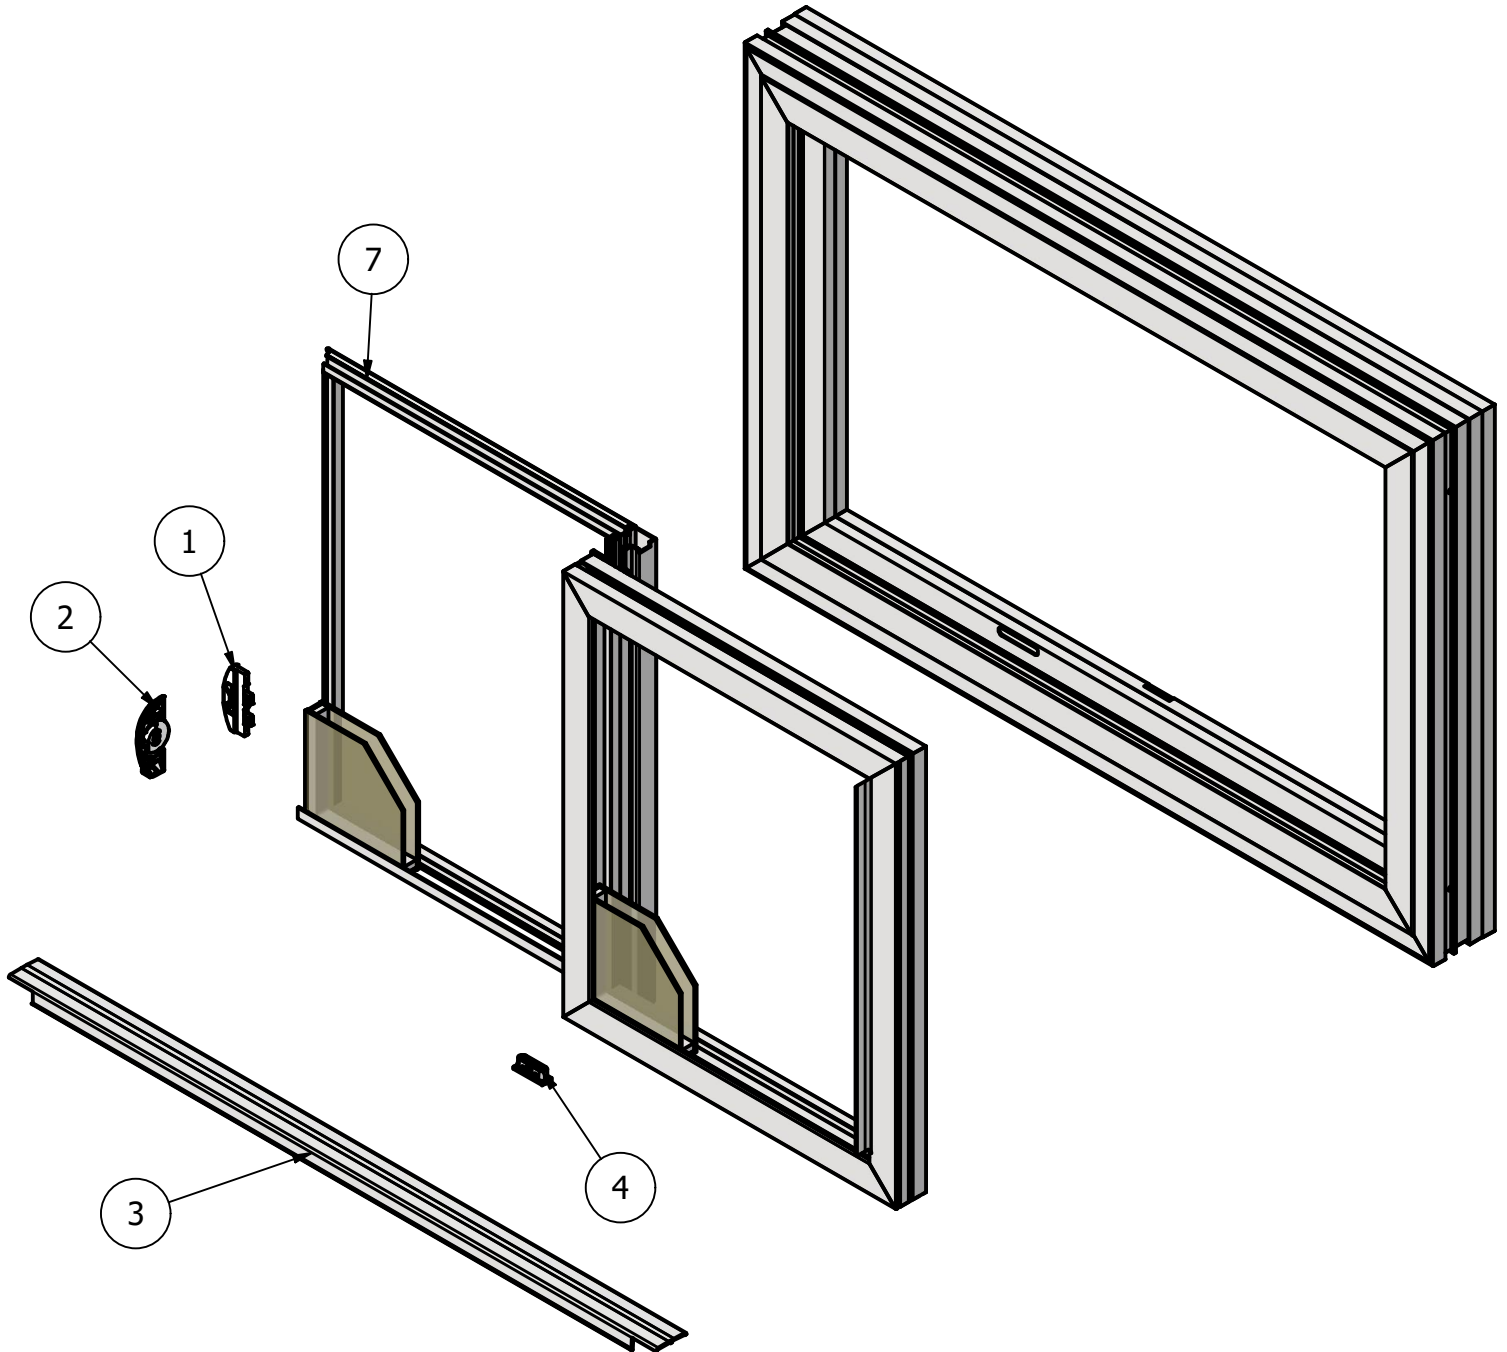

New Next Dimension Slider Parts Identification

WINDSOR
WINDOWS & DOORS

New Next Dimension Slider Parts Identification

| Image | Item # | Description | Color / Finish | Spec | Part # |
|---|--------|---|------------------------|------|----------------------------------|
|  | 1 | Keeper | White Clay Black | | 10125110 10128011 10128012 |
| | | Keeper Screw #6 x 1-1/4" Screw (Qty 2) | White Clay Black | | 10157159 10157161 10157160 |
|  | 2 | Lock | White Clay Black | | 10125111 10128013 10128014 |
| | | Lock Screw #6 x 3/4" Screw (Qty 2) | White Clay Black | | 10157164 10157166 10157165 |
|  | 3 | Sill Track | White Clay | | 10127892 10127893 |
|  | 4 | Roller | | | 10125115 |
|  | 5 | WOCD OX Handing | White Clay Black | | 10175469 10175470 10175471 |
| | | WOCD XO Handing | White Clay Black | | 10175472 10175473 10175474 |
|  | 6 | Single Fin Weatherstrip | White Clay Black | | 10128029 10128030 10128031 |
|  | 7 | Fixed Meeting Rail Weatherstrip | White Clay Black | | 10128037 10128038 10128039 |

WINDSOR
WINDOWS & DOORS

New Next Dimension Slider

Parts Identification

| | | | | |
|---|---|------------------------------------|------------------------|----------------------------------|
|  | 8 | 7/8" Glazing Bead (Standard) | White Clay Black | 10127831 10127832 10127833 |
|  | | 1" Glazing Bead (Impact) | White Clay Black | 10127834 10127835 10127836 |
|  | | 1-1/4" Glazing Bead (Triple IG) | White Clay Black | 10127837 10127838 10127839 |
|  | 9 | Laminated Frame Tower Cover | Black | 10144269 |