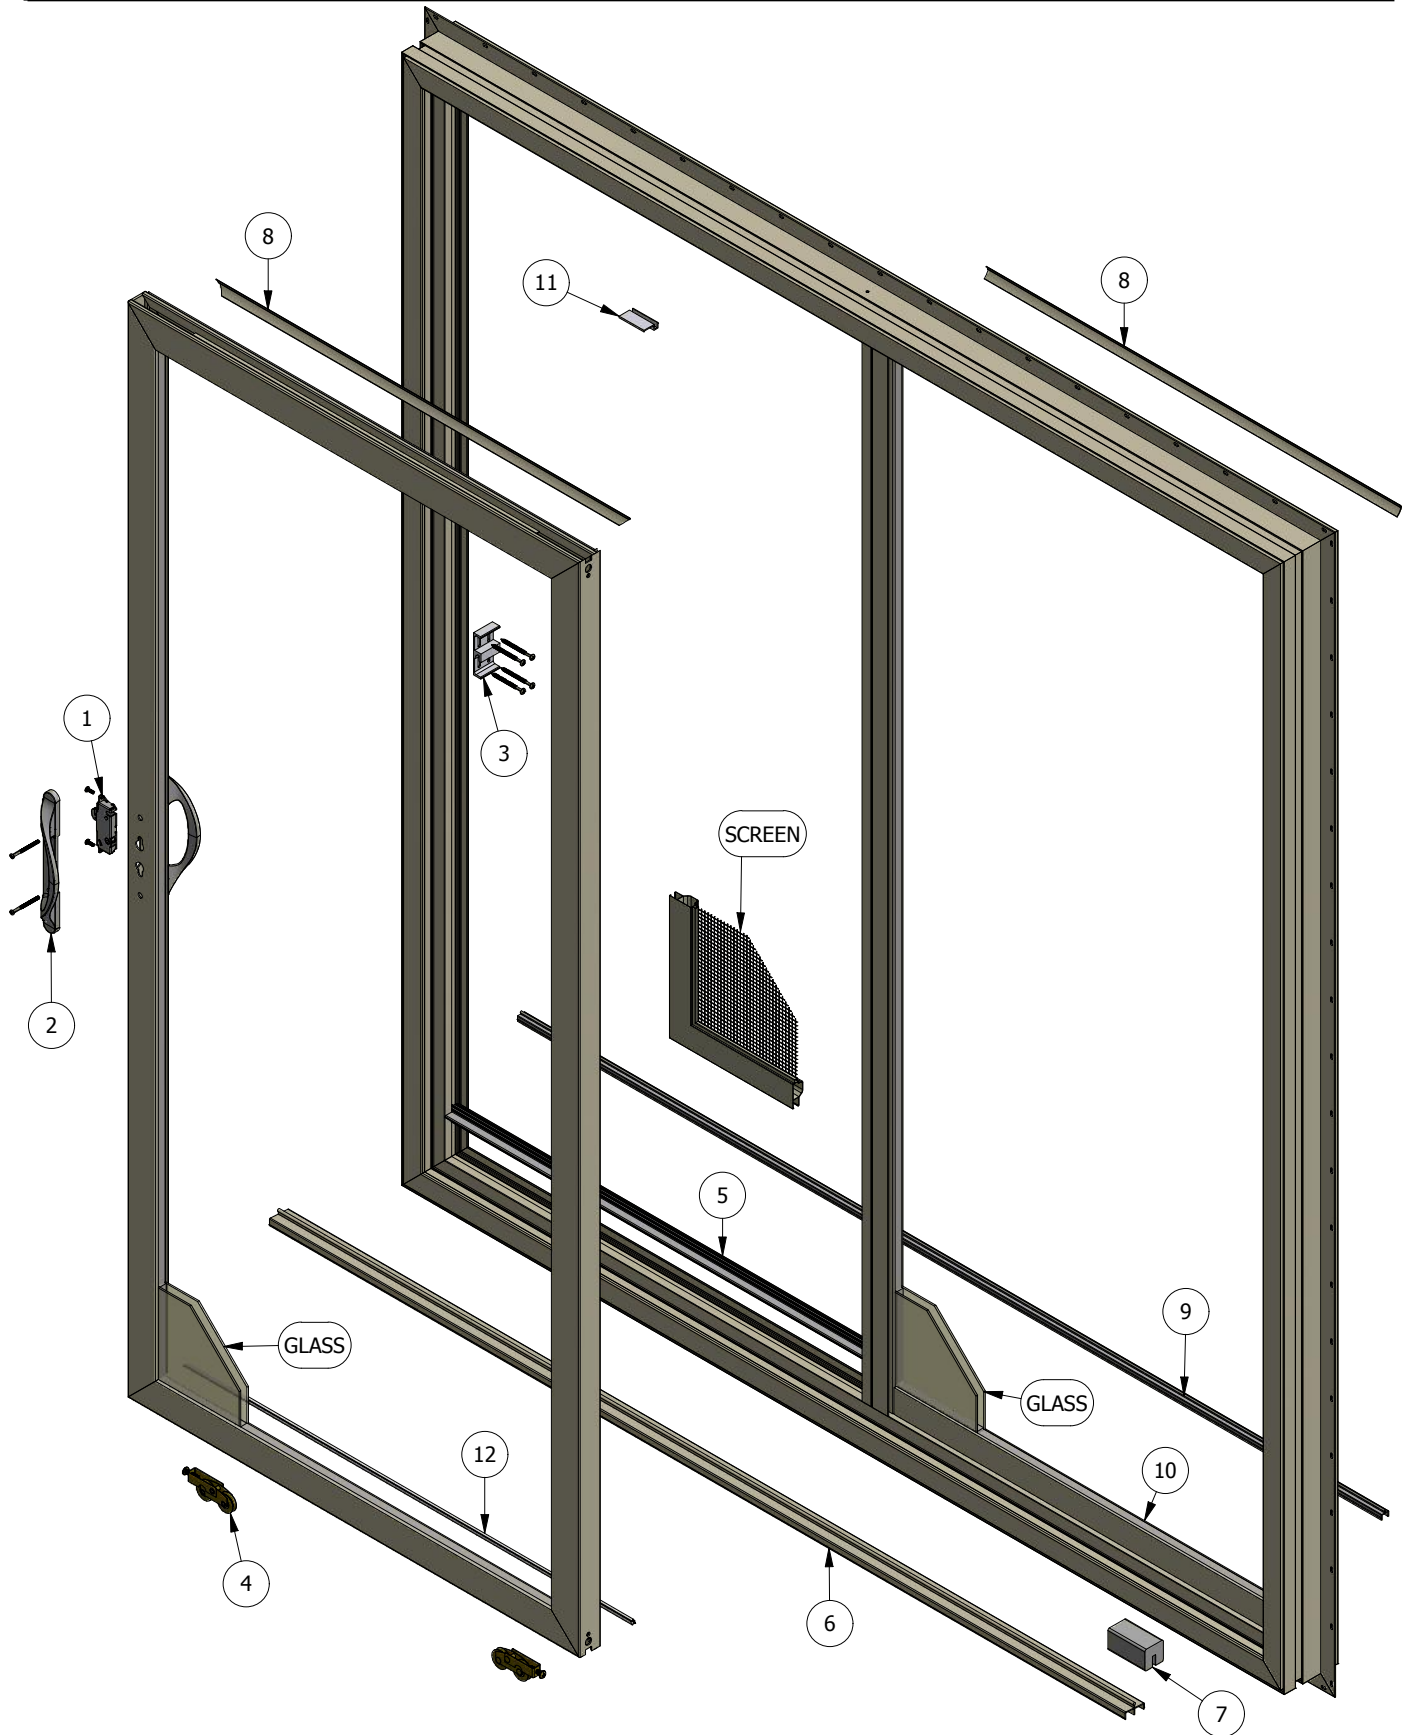

Next Dimension Signature Series

Sliding Patio Door

Parts Identification

Next Dimension Signature Series

Sliding Patio Door

Parts Identification

Image	Item #	Description	Color / Finish	Spec	Old	New SAP
	1	Locking Mechanism	Lock		668511	10054359
	2	Allure Handle Set (Including Screws) (June '15 - Current)	White - Non-Keyed		668518	10054785
			White - OX-Keyed		668520	10057828
			White - XO-Keyed		668524	10057212
			Clay - Non-Keyed		668519	10054360
			Clay - OX-Keyed		668521	10057662
			Clay - XO-Keyed		668525	10055071
			Faux Bronze - Non-Keyed		668508	10055270
			Faux Bronze - OX-Keyed		668517	10056815
			Faux Bronze - XO-Keyed		668523	10056460
			Faux Satin Nickel - Non-Keyed	Painted Units	668509	10056459
			Faux Satin Nickel - OX-Keyed		668516	10054216
			Faux Satin Nickel - XO-Keyed		668522	10055663
			Black - Non-Keyed		668526	10054704
			Black - OX-Keyed		668527	10057663
			Black - XO-Keyed		668528	10056983
			Keyed Cylinder			
			Polished Chrome		2480040	10056681
		Handle Set Screw Pack (For Replacement Only)	Clay		2480082	10054281
			Faux Nickel		2480083	
			White		2480075	10056123
			Faux Bronze		2480072	10055494
			Black		2480086	10054662
	3	Keeper	White		558512	10054694
			Almond		558513	
			Clay		558514	10054212
			Black		558527	10057616
		#10 x 2.5" screw	White		2480087	10054600
			Clay		2480088	10139461
			Black		2480089	10139462
	4	Rollers	Yellow Zinc		668500	10054784
		Roller Screws #20 x 1/4"	Standard		508160	10090065