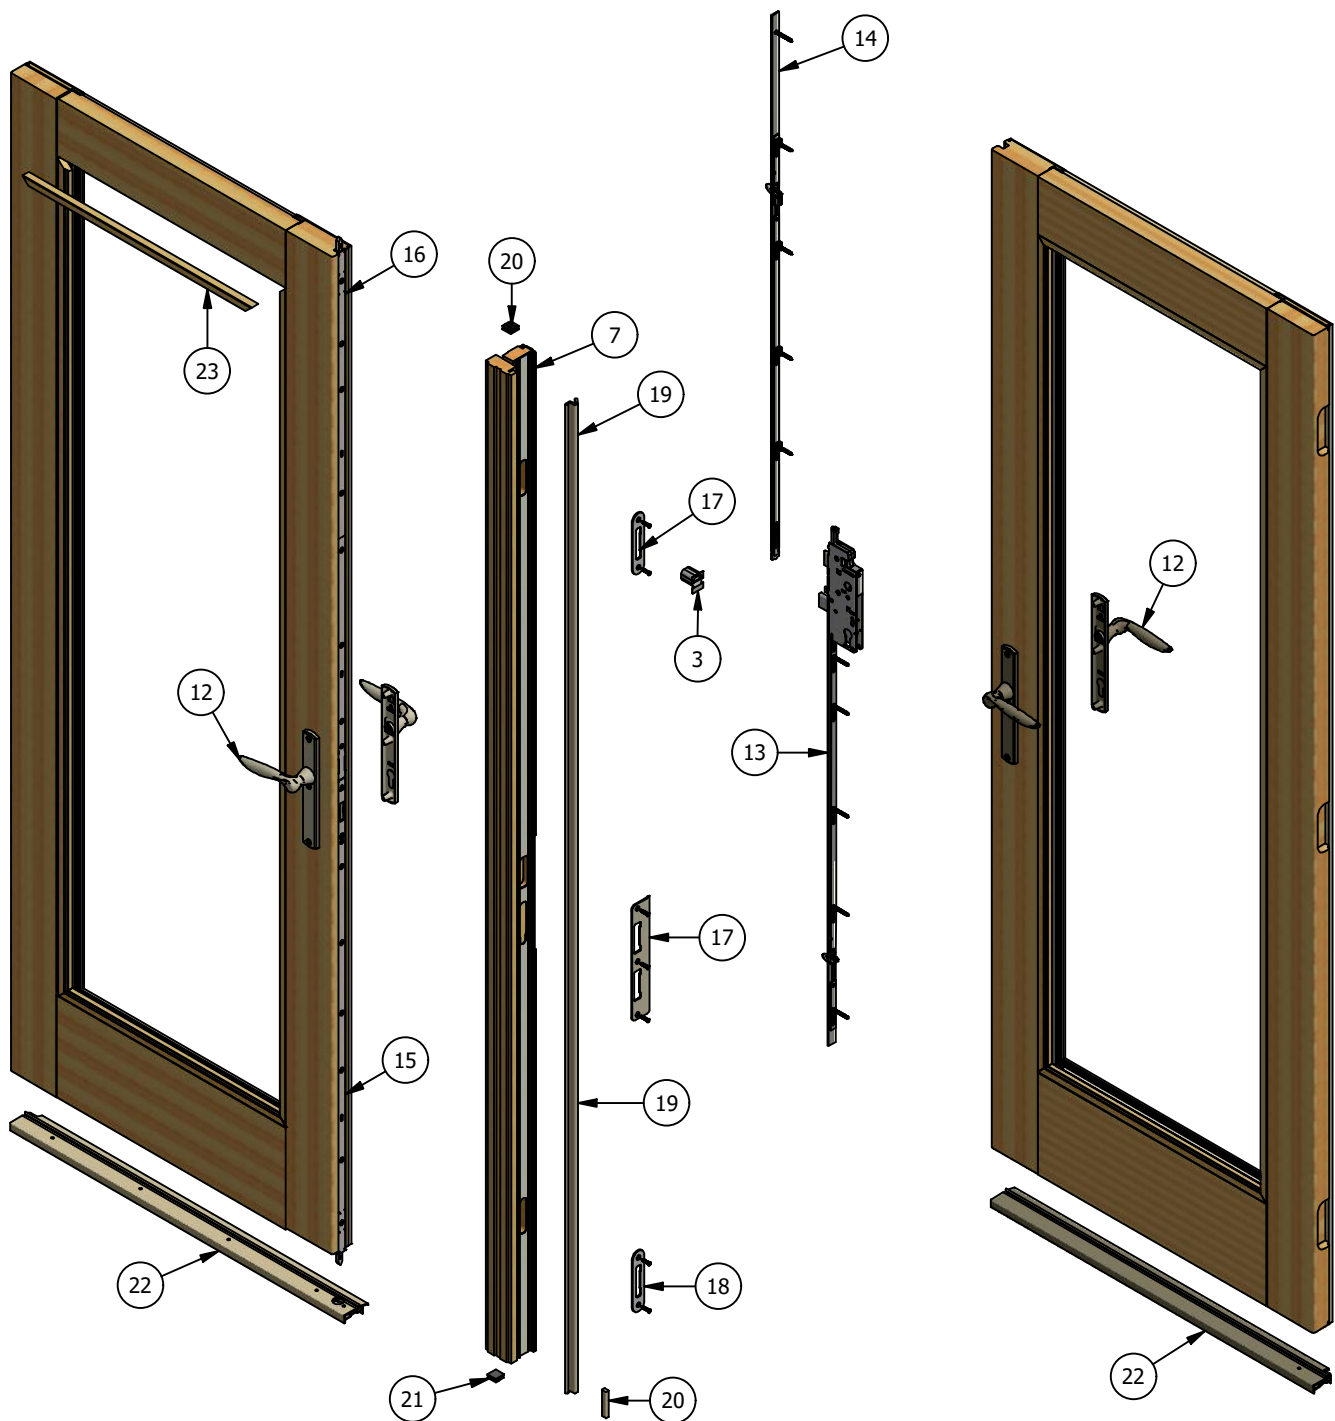

Pinnacle Series

Clad Outswing Patio Door (Bi-Hinge)

Parts Identification

FRAME
INTERIOR VIEW

Pinnacle Series

Clad Outswing Patio Door (Bi-Hinge)

Parts Identification

SECONDARY ACTIVE
PANEL
INTERIOR VIEW

Adjustable Hinge Notes:

- Door heights less than 8-0 require 2 guide hinges and 1 set hinge. Door heights above 8-0 require 3 guide hinges and 1 set hinge.
- Handing is determined by which side of the panel the hinges are mounted as viewed from the exterior.
- Doors manufactured prior to Jan, 2010 have a different style of adjustable hinge. The hinges above will fit into the existing routes, however, they will look slightly different. To maintain a consistent look, replace all hinges at once.