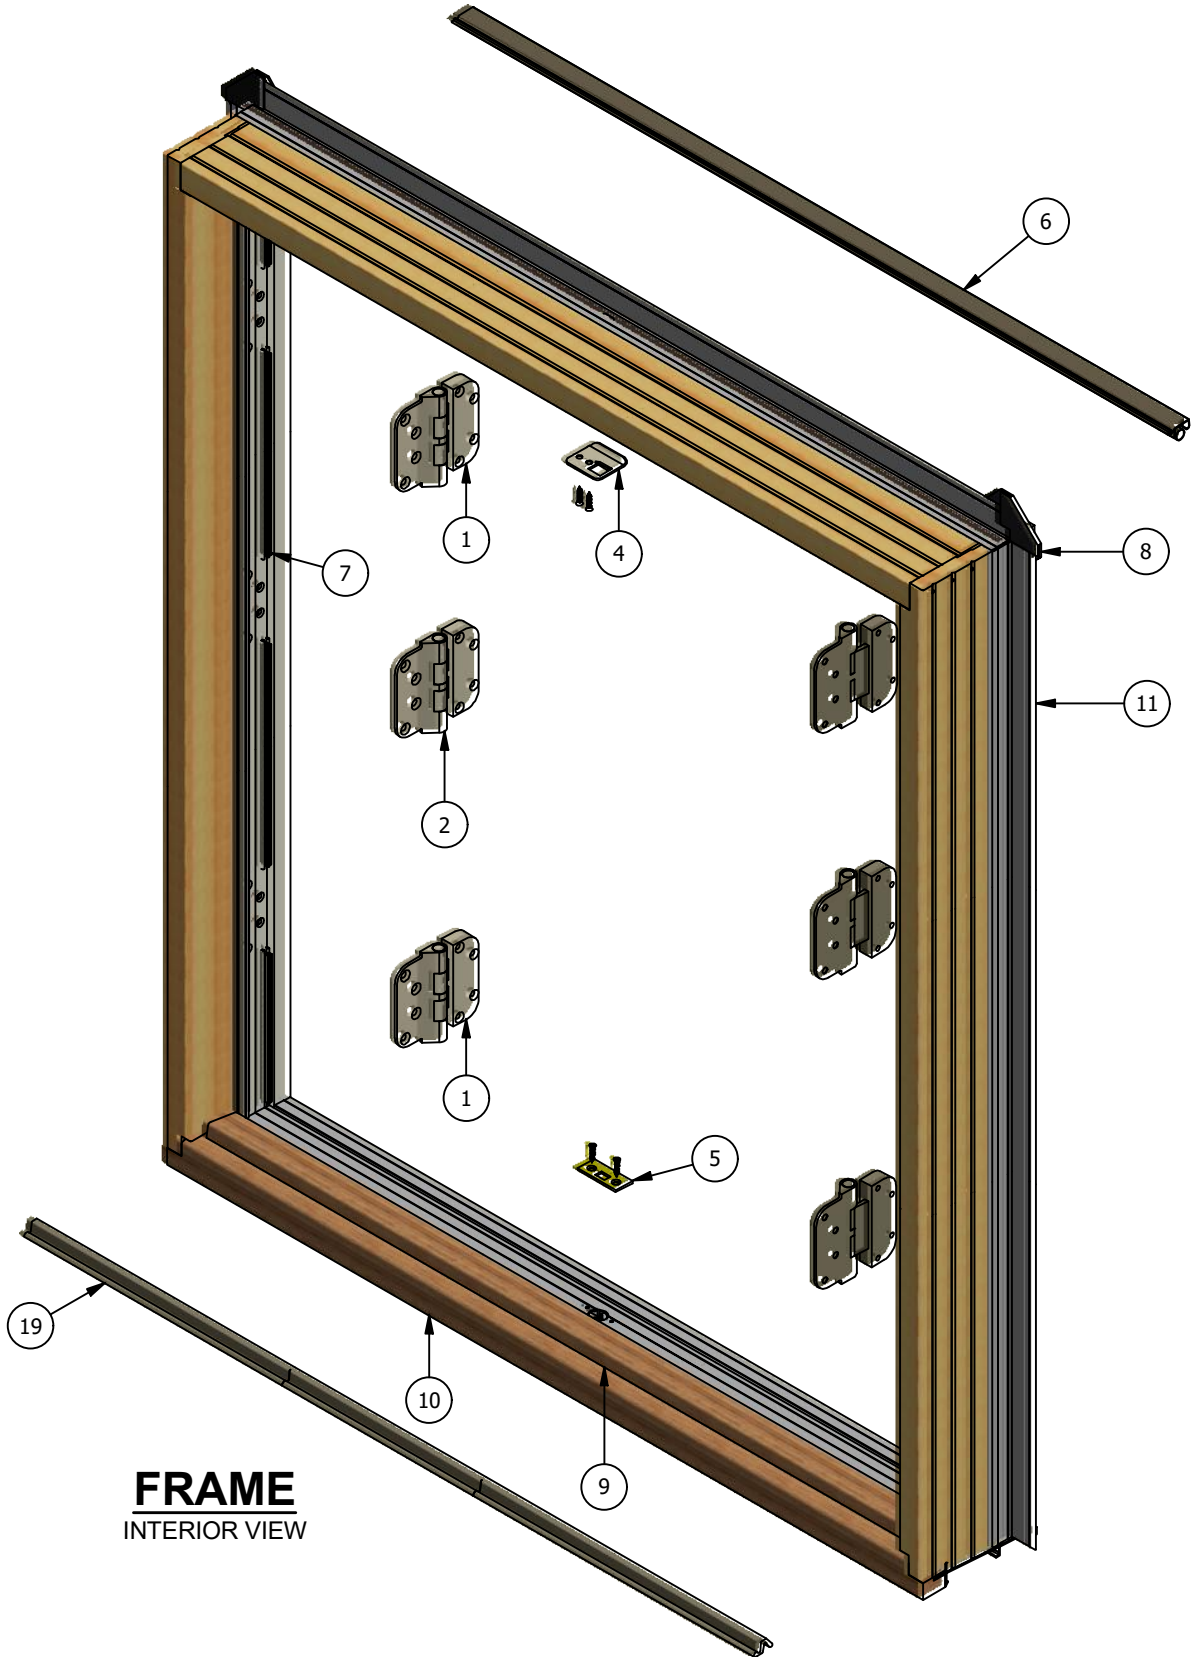

Pinnacle Series

Clad Outswing Patio Door (Bi-Hinge)

Parts Identification

FRAME
INTERIOR VIEW

Pinnacle Series

Clad Outswing Patio Door (Bi-Hinge)

Parts Identification

SECONDARY ACTIVE
PANEL
INTERIOR VIEW

Adjustable Hinge Notes:

- Door heights less than 8-0 require 2 guide hinges and 1 set hinge. Door heights above 8-0 require 3 guide hinges and 1 set hinge.
- Handing is determined by which side of the panel the hinges are mounted as viewed from the exterior.
- Doors manufactured prior to Jan, 2010 have a different style of adjustable hinge. The hinges above will fit into the existing routes, however, they will look slightly different. To maintain a consistent look, replace all hinges at once.