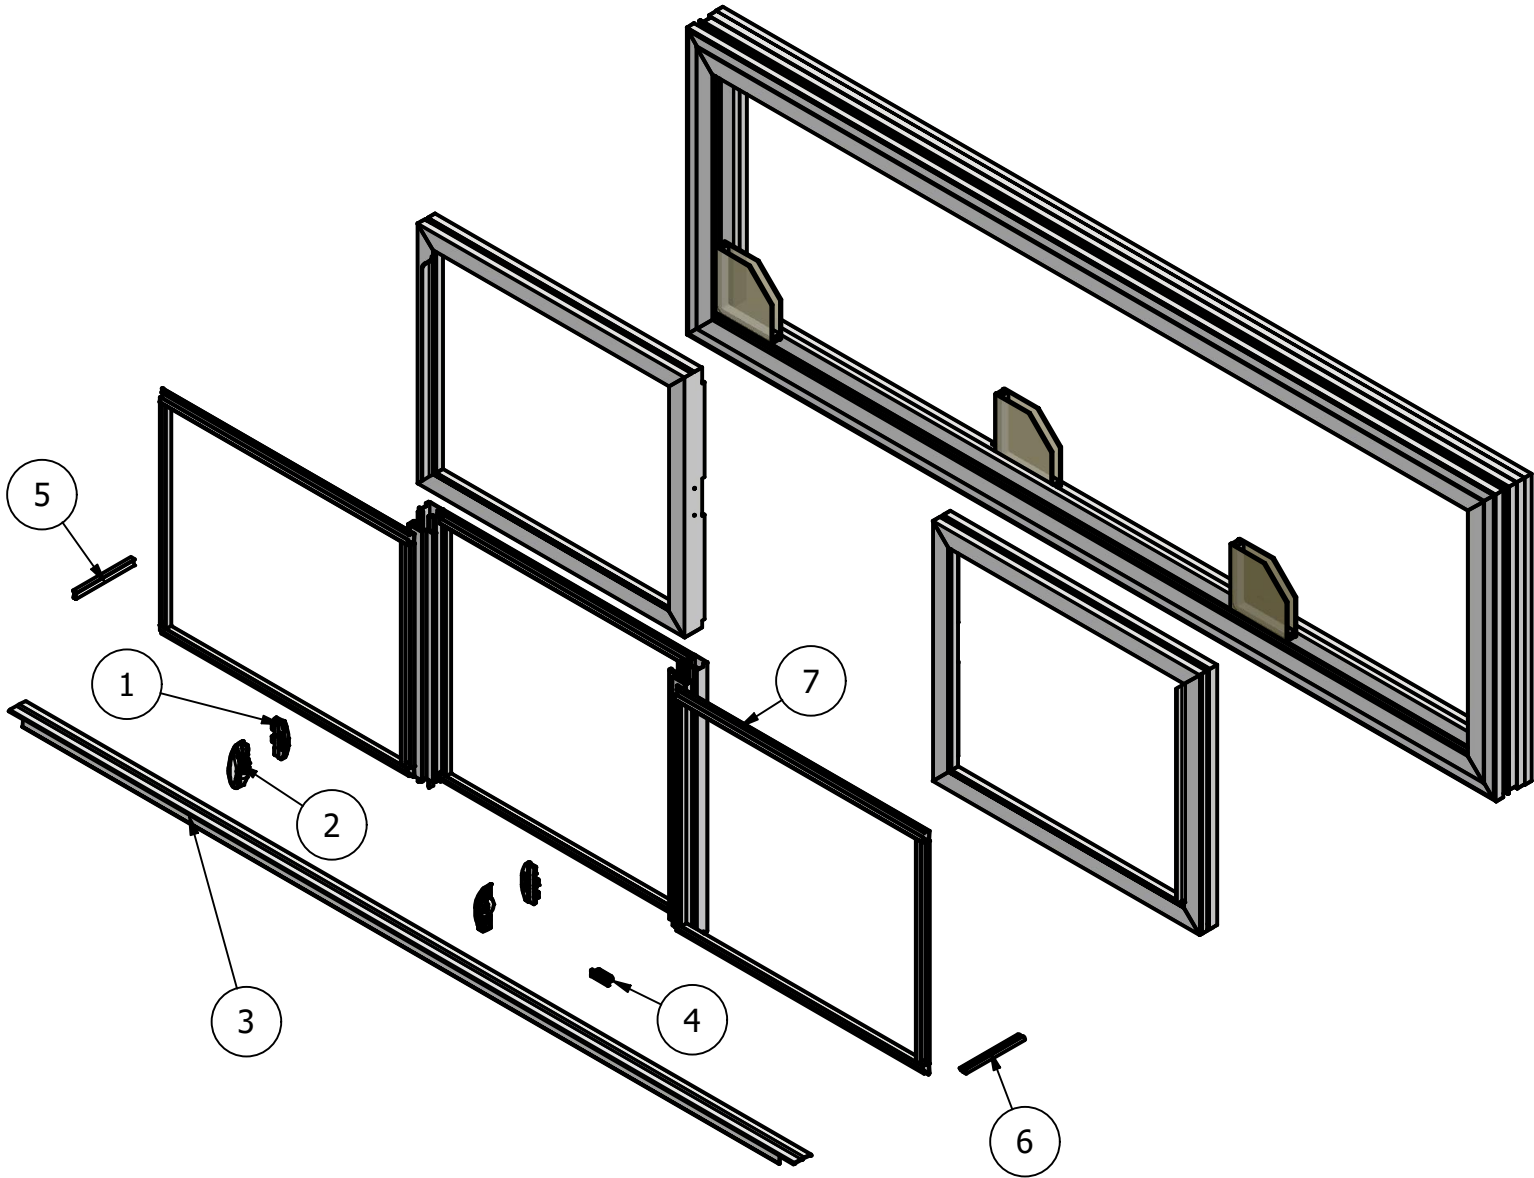

# New Next Dimension End Vent Slider Parts Identification

## End Vent Slider

### Parts Identification

Image	Item #	Description	Color / Finish	Spec	Part #
	1	Keeper	White Clay Black		10125110 10128011 10128012
		Keeper Screw #6 x 1-1/4" Screw (Qty 2)	White Clay Black		10157159 10157161 10157160
	2	Lock	White Clay Black		10125111 10128013 10128014
		Lock Screw #6 x 3/4" Screw (Qty 2)	White Clay Black		10157164 10157166 10157165
	3	Sill Track	White Clay		10127892 10127893
	4	Roller			10125115
	5	WOCD OX Handing	White Clay Black		10175469 10175470 10175471
		WOCD XO Handing	White Clay Black		10175472 10175473 10175474
	6	Single Fin Weatherstrip	White Clay Black		10128029 10128030 10128031
	7	Fixed Meeting Rail Weatherstrip	White Clay Black		10128037 10128038 10128039