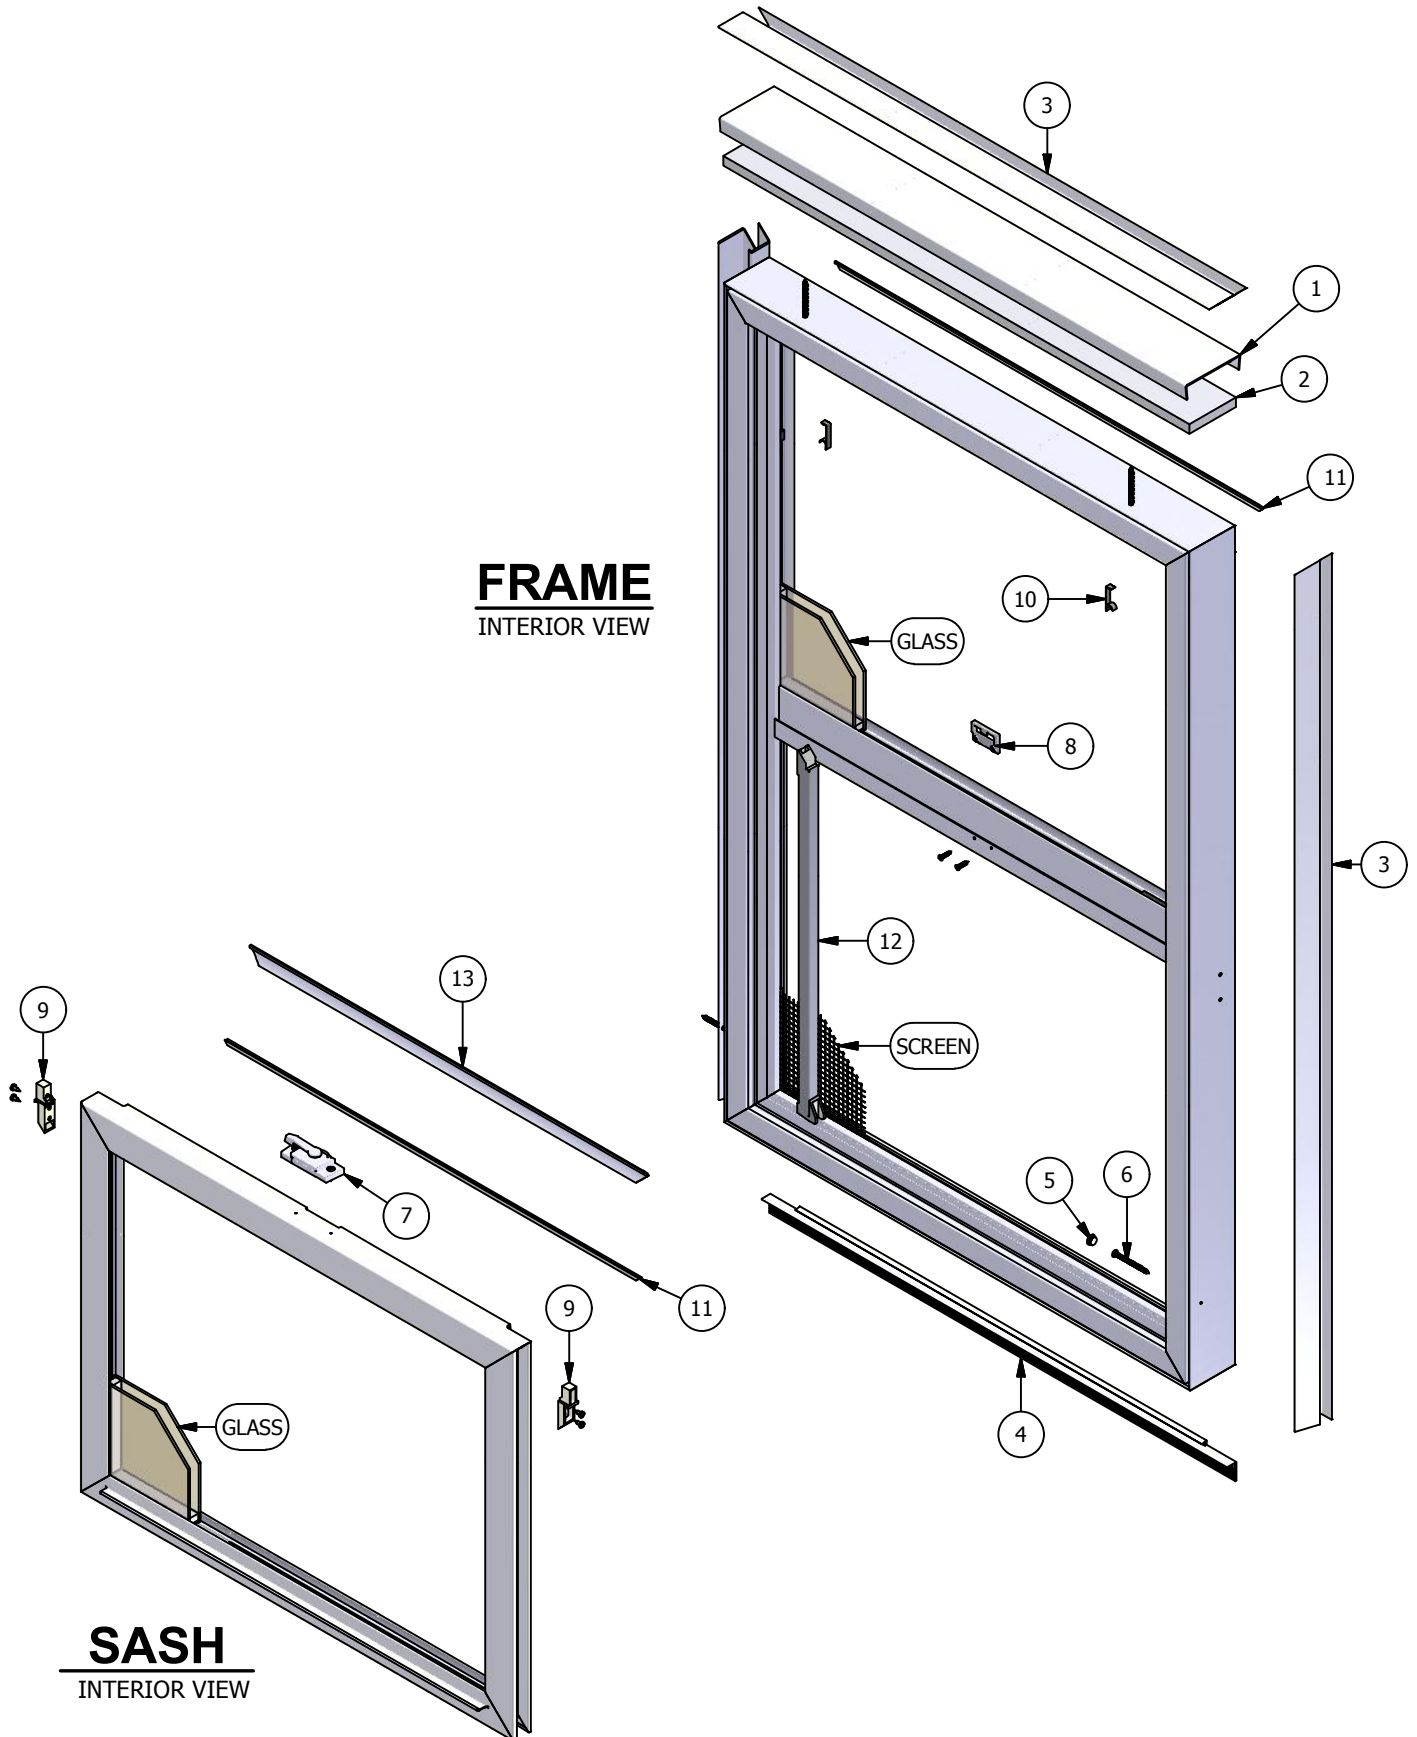

Revive Series

Vinyl Single Hung (Operating)

Parts Identification

Revive Series

Vinyl Single Hung (Operating)

Parts Identification

Image	Item #	Description	Color / Finish	Spec	Old	New SAP
	1	Head Expander (Qty. 1)	White Clay		900755 901855	10054630 10054252
	2	Head Expander Foam (Qty. 1)			2388409	10054569
	3	Head & Side Exterior Cover (Side: Qty. 2; Head: Qty. 1)	White Clay		900745 901845	10054721 10054404
	4	Sill Cover (Qty. 1)	White Clay		900760 901860	10054722 10054055
	5	3/8" Hole Cap (Qty. 4)	White Clay		558242 558245	10054614 10054692
	6	Frame Screw #8 x 2" (Qty. 4)			518200	10056223

Revive Series

Vinyl Single Hung (Operating)

Parts Identification

Image	Item #	Description	Color / Finish	Spec	Old	New SAP
	7	Lock	White Clay		558166 558168	10054342 10054204
		Lock Screws #8 x 1" Screw (Qty2)	White Clay		508036 508037	10056695 10056198
	8	Keeper	White Clay		558167 558169	10054688 10054548
		Keeper Screws #6 x 1" Screw (Qty2)	White Clay		508036 508037	10056695 10056198
	9	Sash Cam			421206	10054664
		Sash Cam Screws #6 x 3/4" Screw (Qty2)			508183	10055540
	10	Spring Take Out Clip			421200	10054286
	11	Weatherstrip	White Clay Black	LF	478067 478073 531102	10057107 10054322 10057173
		Meeting Rail Block	White Clay Black		308510 308511 308512	10054772 10057102 10054283
		Meeting Rail Block Screws #6 x 5/8" Screw (Qty2)	White Clay Black		508085 538080 508086	10056199 10056701 10057806
		Meeting Rail Block Screws #6 x 5/8" Screw (Qty2)	Stainless		538196	10057589