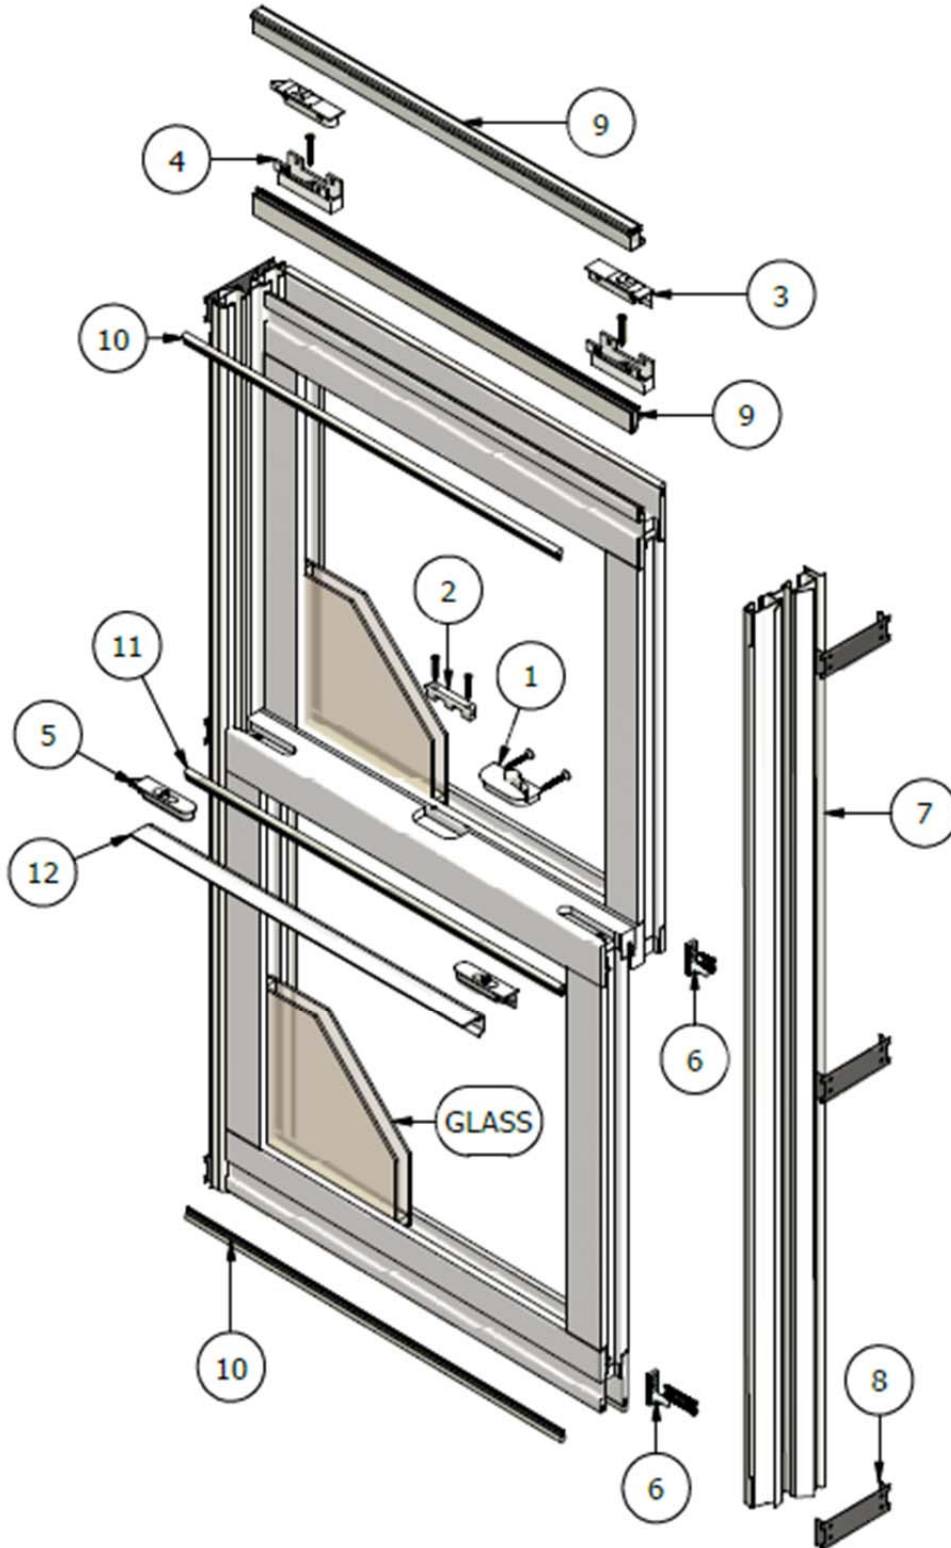

Revive Series

Cellular PVC Double Hung Sash Replacement Kits

Parts Identification