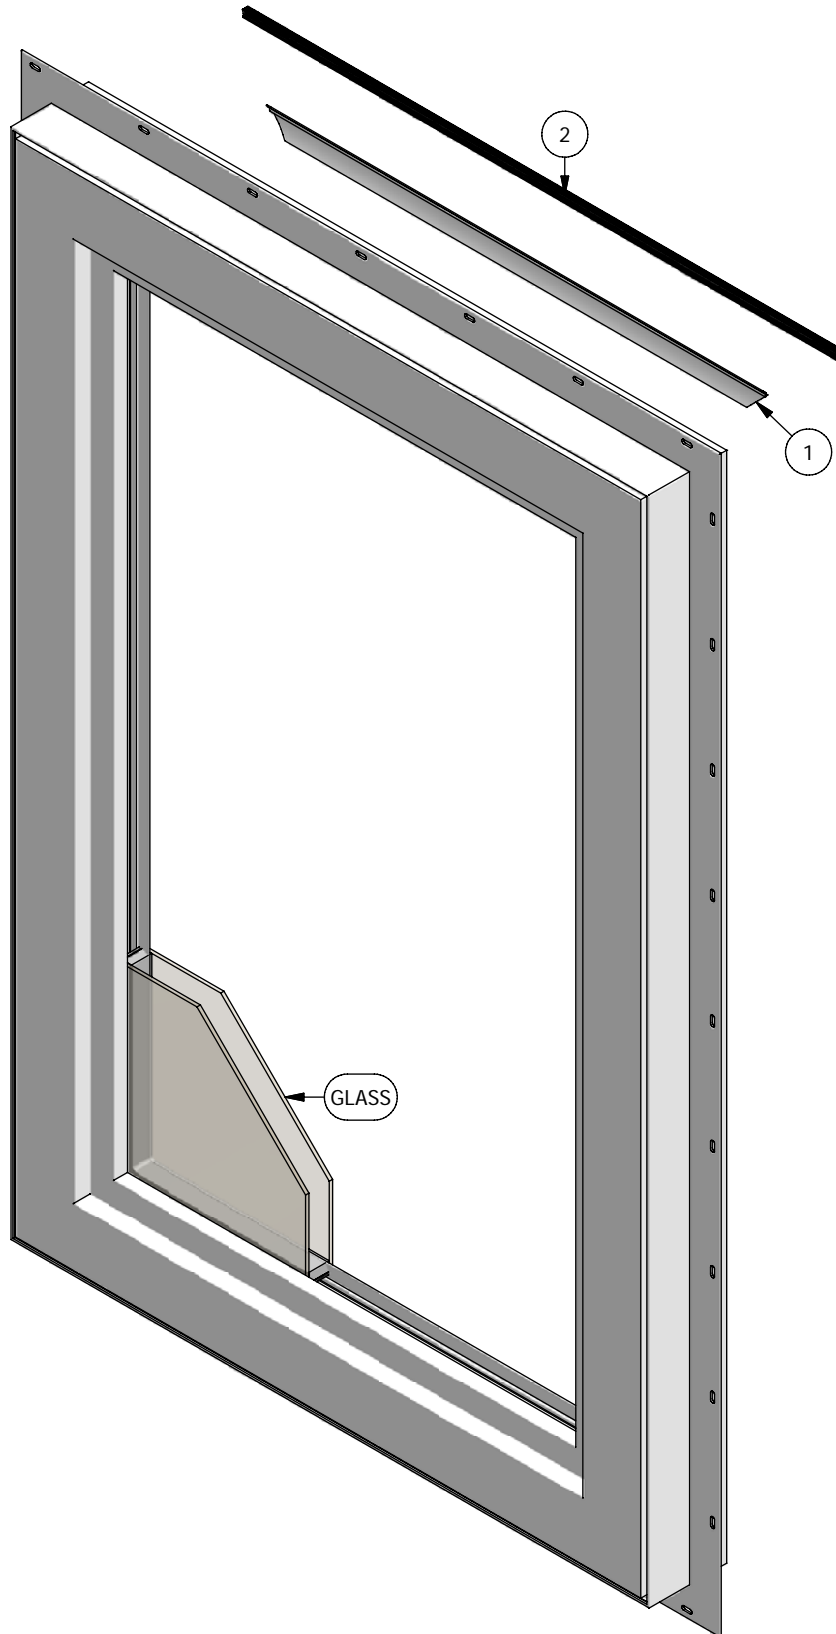

Next Dimension Signature Series Casement (Picture) Parts Identification

Next Dimension Signature Series

Casement (Picture)

Parts Identification

Image	Item #	Description	Color / Finish	Spec	Old	New SAP
	1	Glazing Bead Prior to June 2014	White Almond Clay Bronze Black Tan Ivory Cinnamon Green White	13'	900043 900110 901043 900043-BZ 900043-BK 900043-T 900043-I 900043-C 900043-G 900043-W	10054560 10054247 10116543 10055281 10116540 10116542 10116541 10116538 10116539
		Glazing Bead	White Painted Black Bronze Cinnamon Green Ivory Tan Painted White Clay Laminated Black	13'	700005 700005-BK 700005-BZ 700005-C 700005-G 700005-I 700005-T 700005-W 701005 702005	10057670 10056482 10055274 10116747 10116744 10116748 10116746 10116745 10054580 10117418
	2	Weatherstrip Prior to June 2014	Black	LF	2370074	10055314
No Image		Glazing Tape 1/16" x 1/2"	White	216' Roll	394100	10055200