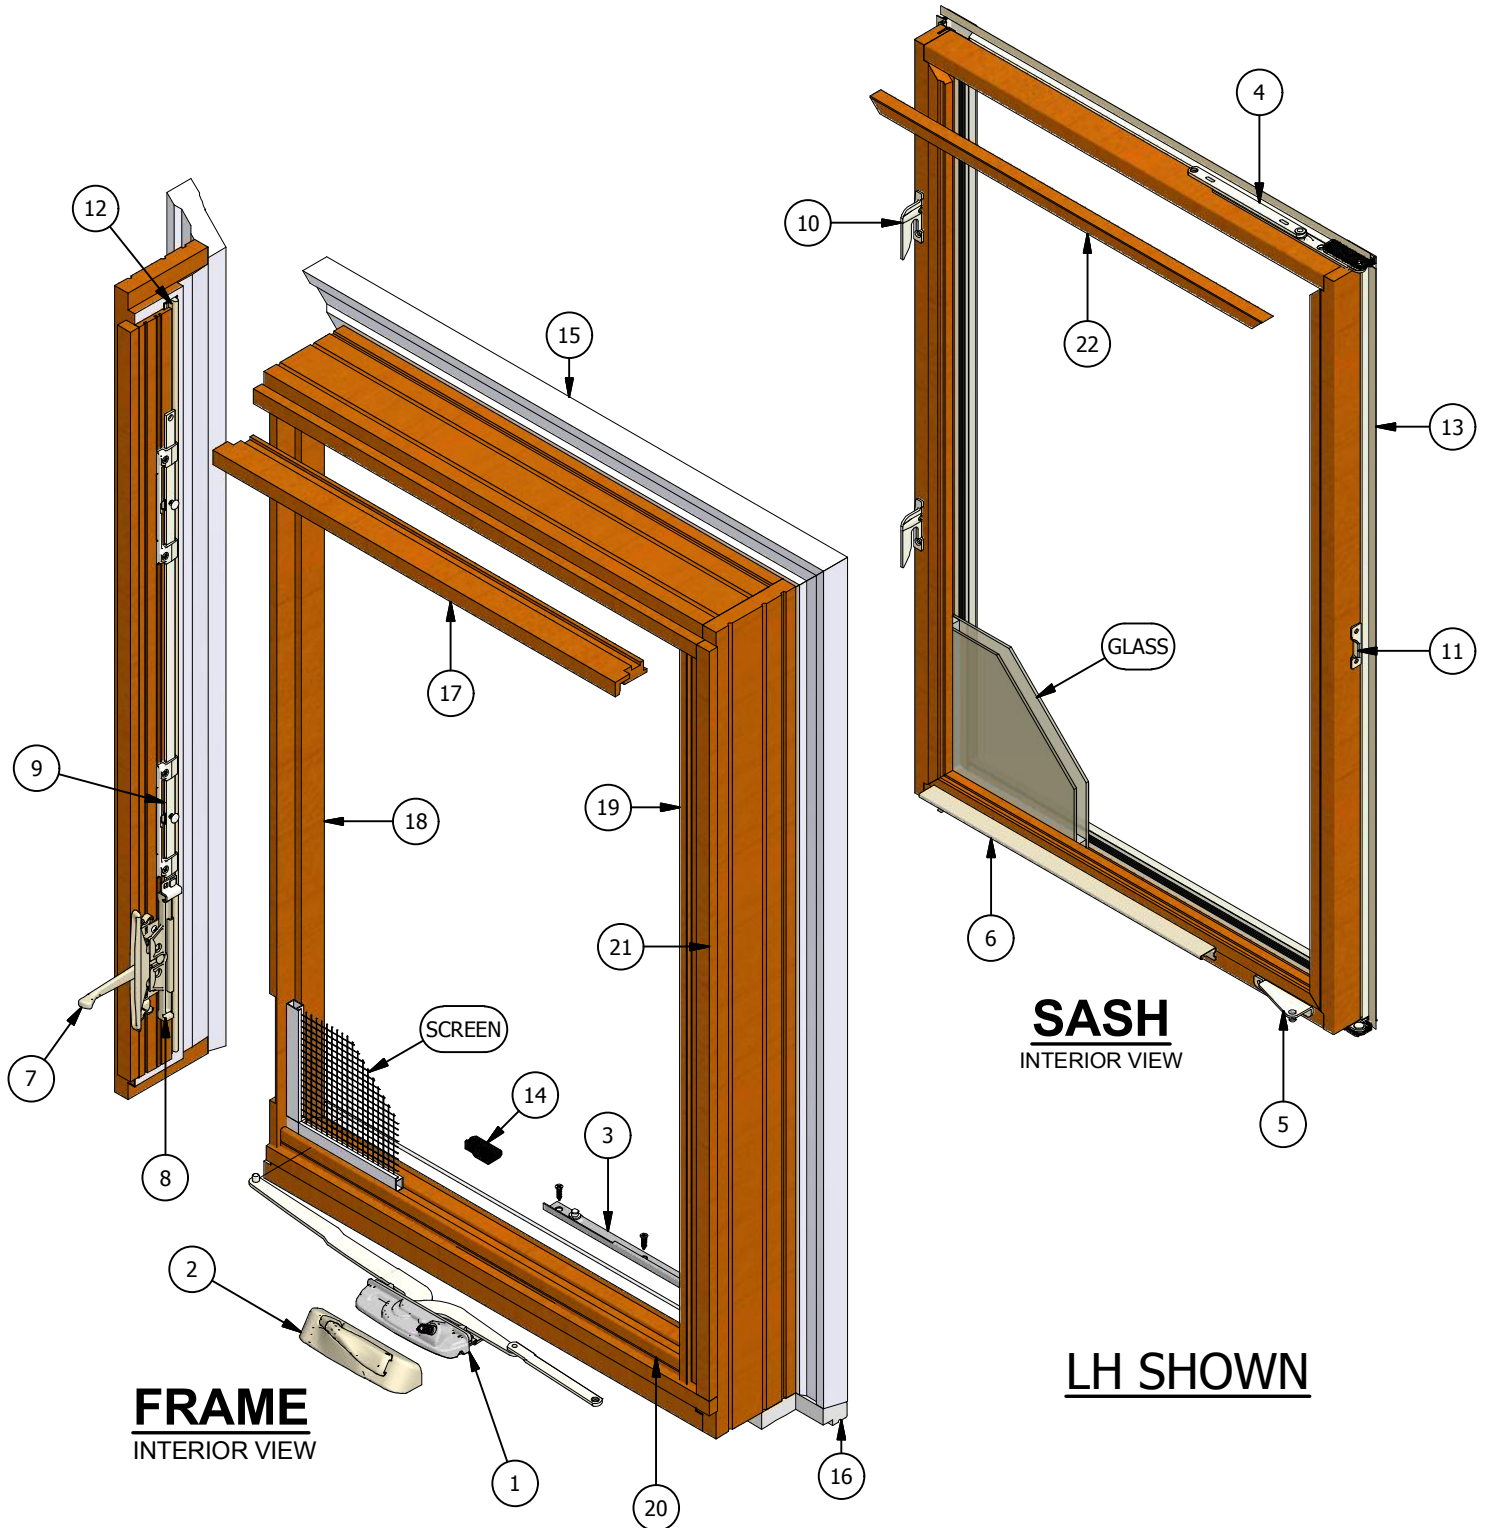

Legend HBR Series Casement (Operating) Parts Identification

Legend HBR Series Casement (Operating) Parts Identification

Image	Item #	Description	Color / Finish / Size	Spec	Old	New SAP
	1	Dual Arm Operator (LH Shown) Used on 20-32 Sizes	Standard	LH	542019	10052934
			Standard	RH	542119	10052936
			Seacoast	LH	542130	10053131
			Seacoast	RH	542131	10053409
		Dyad Operator (LH Shown) Used on 14-16 Sizes	Standard	LH	542021	10052863
			Standard	RH	542121	10052877
			Seacoast	LH	542132	10053274
			Seacoast	RH	542133	10053179
		Single Arm Operator	Standard	LH	540023	10055218
			Standard	RH	540024	10056256
		Operator Screws #8 x 7/8" Screw (Qty.4)	Standard		508150	10053396
			Seacoast		518150	10053400
	2	Traditional Crank Handle & Crank Cover (LH Shown) (April '06 - Current) For Dyad Operator, Use Opposite Handing	Matte Black (After 10/7/16)	LH	553015	10117053
			Black (10/7/16 & Prior)	LH	552015	10055570
			Bronze	LH	552014	10117040
			Champagne	LH	552013	10117048
			Brass	LH	552018	10117050
			Satin Nickel	LH	552017	10117037
			White	LH	552012	10117033
			Oil Rubbed Bronze	LH	552016	10117049
			Faux Bronze	LH	552019	10117041
			Matte Black (After 10/7/16)	RH	553115	10117046
			Black (10/7/16 & Prior)	RH	552115	10056275
			Bronze	RH	552114	10117042
			Champagne	RH	552113	10117051
			Brass	RH	552118	10117043
			Satin Nickel	RH	552117	10117052
			White	RH	552112	10117035
			Oil Rubbed Bronze	RH	552116	10117038
			Faux Bronze	RH	552119	10117034