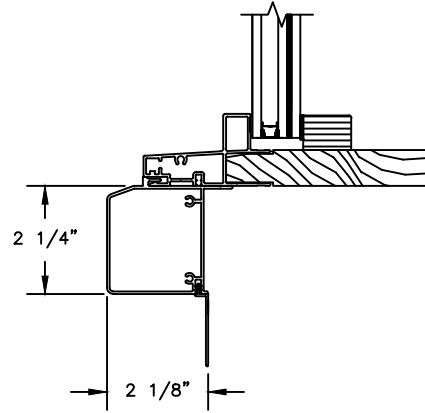

## CLAD RADIUS

SECTION DETAILS : CASING OPTIONS

SCALE: 3" = 1'-0"

HEAD JAMB WITH  
CLAD 180 BRICKMOULD CASING

HEAD JAMB WITH  
CLAD SQUARE BRICKMOULD  
CASING

SILL WITH  
3/8" CLAD SUBSILL

SILL WITH  
1 1/4" CLAD SUBSILL