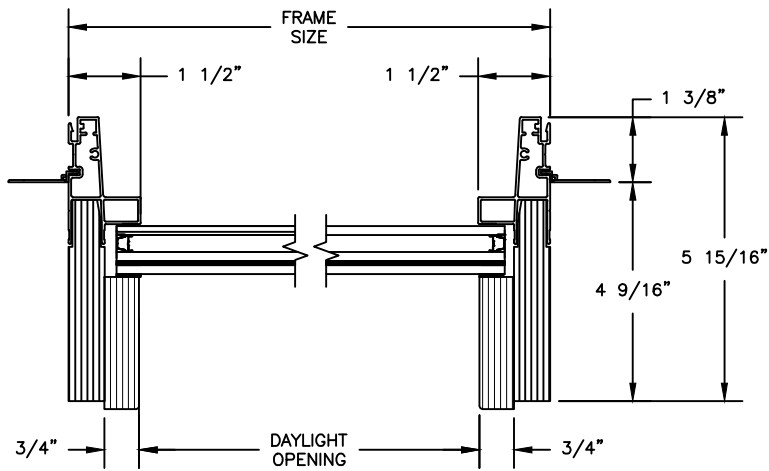

## CLAD RADIUS CASEMENT

SECTION DETAILS: HALF ROUND WITH CONTEMPORARY STOPS  
 SCALE: 3" = 1'-0"

HEAD JAMB & SILL

TRANSOM  
 HEAD JAMB & SILL

HALF ROUNDS, FULL ROUNDS & OVALS  
 JAMB