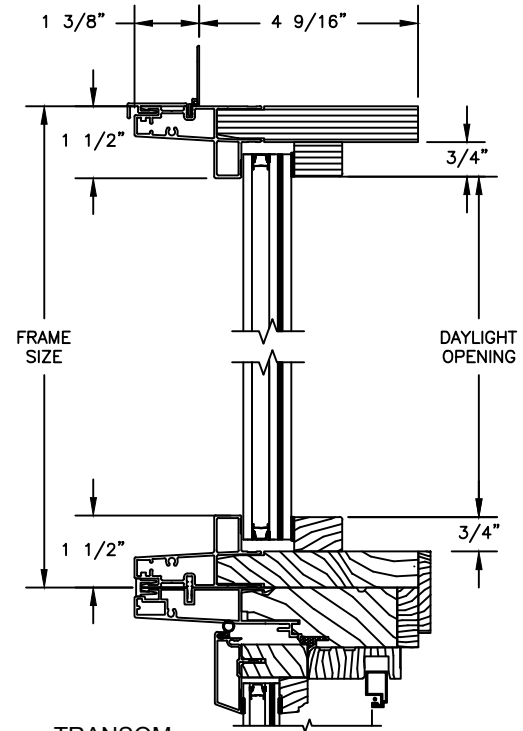

## CLAD RADIUS CASEMENT

SECTION DETAILS: HALF ROUND

SCALE: 3" = 1'-0"

HEAD JAMB & SILL

TRANSOM  
HEAD JAMB & SILL

HALF ROUNDS, FULL ROUNDS & OVALS  
JAMB

## CLAD RADIUS CASEMENT

SECTION DETAILS: HALF ROUND WITH CONTEMPORARY STOPS  
 SCALE: 3" = 1'-0"

HEAD JAMB & SILL

TRANSOM  
 HEAD JAMB & SILL

HALF ROUNDS, FULL ROUNDS & OVALS  
 JAMB