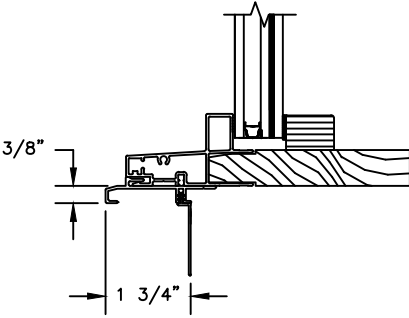

## CLAD RADIUS

SECTION DETAILS : CASING OPTIONS

SCALE: 3" = 1'-0"

HEAD JAMB WITH  
CLAD 180 BRICKMOULD CASING

HEAD JAMB WITH  
CLAD SQUARE BRICKMOULD  
CASING

SILL WITH  
3/8" CLAD SUBSILL

SILL WITH  
1 1/4" CLAD SUBSILL