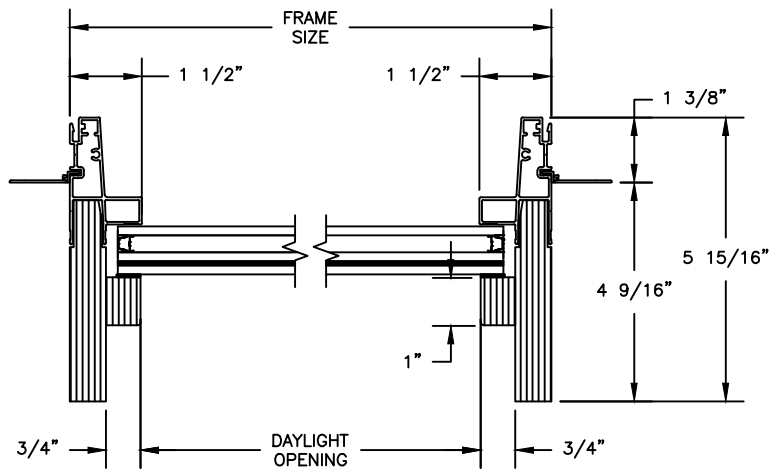

## CLAD RADIUS DOUBLE HUNG

SECTION DETAILS: HALF ROUND  
 SCALE: 3" = 1'-0"

HEAD JAMB & SILL

TRANSOM  
 HEAD JAMB & SILL

HALF ROUNDS, FULL ROUNDS & OVALS  
 JAMB