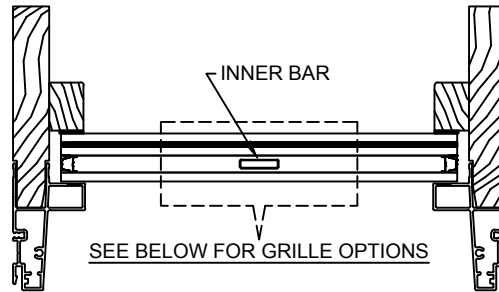

Pinnacle Impact Series

CLAD RADIUS

SECTION DETAILS : DIVIDED LITE OPTIONS

SCALE: 3" = 1'-0"

AVAILABLE STYLES

- PUTTY
- TALL PUTTY*
- OGEE
- CONTEMPORARY
- TALL CONTEMPORARY*

*CLAD EXTERIOR BAR ONLY

	5/8" WDL WITH INNER BAR	7/8" WDL WITH INNER BAR	1 1/4" WDL WITH INNER BAR	2" WDL WITH INNER BAR
STANDARD INSULATING GLASS				
13/16" INNERGRILLE				
3/4" PROFILED INNERGRILLE				
7/8" STICK GRILLE				
1 1/4" STICK GRILLE				

NOTE:
* ALL WDL OPTIONS CAN BE ORDERED WITH OR WITHOUT INNER BAR