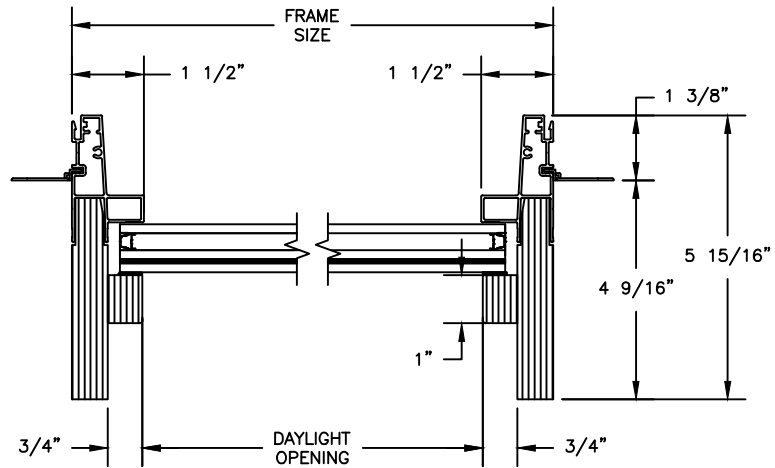

## CLAD RADIUS CASEMENT

SECTION DETAILS: HALF ROUND

SCALE: 3" = 1'-0"

HEAD JAMB & SILL

TRANSOM  
HEAD JAMB & SILL

HALF ROUNDS, FULL ROUNDS & OVALS  
JAMB

## CLAD RADIUS CASEMENT

SECTION DETAILS: HALF ROUND WITH CONTEMPORARY STOPS  
 SCALE: 3" = 1'-0"

HEAD JAMB & SILL

TRANSOM  
 HEAD JAMB & SILL

HALF ROUNDS, FULL ROUNDS & OVALS  
 JAMB