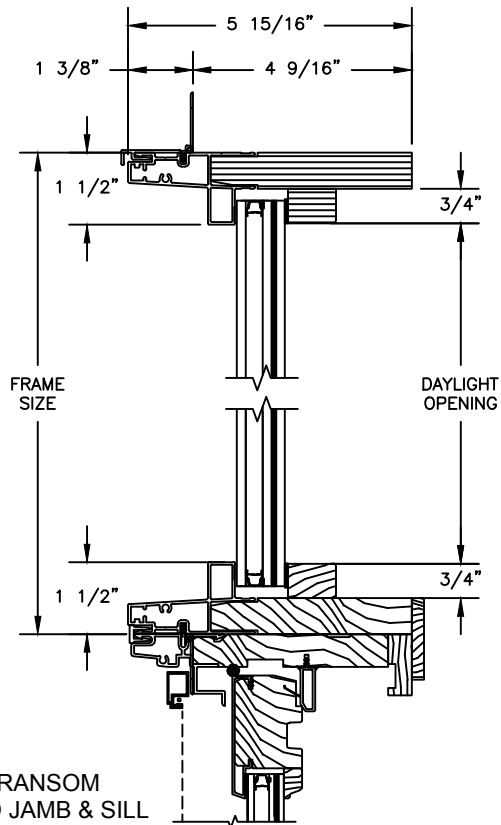

TRANSOM
HEAD JAMB & SILL