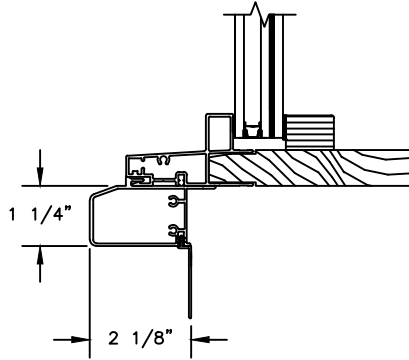

## CLAD RADIUS

SECTION DETAILS : CASING OPTIONS

SCALE: 3" = 1'-0"

HEAD JAMB WITH  
CLAD 180 BRICKMOULD CASING

HEAD JAMB WITH  
CLAD SQUARE BRICKMOULD  
CASING

SILL WITH  
3/8" CLAD SUBSILL

SILL WITH  
1 1/4" CLAD SUBSILL