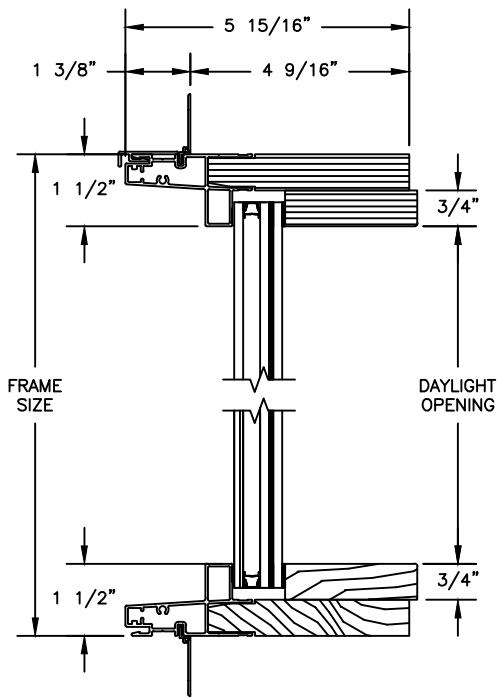

## CLAD RADIUS CASEMENT

SECTION DETAILS: HALF ROUND

SCALE: 3" = 1'-0"

HEAD JAMB & SILL

TRANSOM  
HEAD JAMB & SILL

HALF ROUNDS, FULL ROUNDS & OVALS  
JAMB

## CLAD RADIUS CASEMENT

SECTION DETAILS: HALF ROUND WITH CONTEMPORARY STOPS  
 SCALE: 3" = 1'-0"

HEAD JAMB & SILL

TRANSOM  
 HEAD JAMB & SILL

HALF ROUNDS, FULL ROUNDS & OVALS  
 JAMB