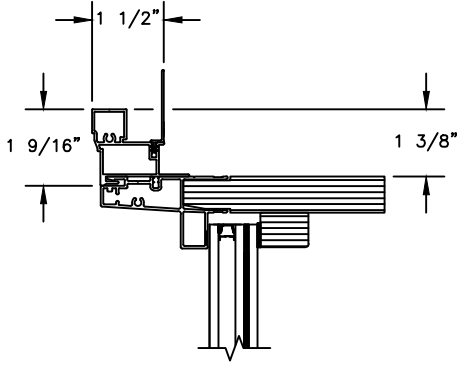

Pinnacle Impact Series

CLAD RADIUS

SECTION DETAILS : CASING OPTIONS

SCALE: 3" = 1'-0"

HEAD JAMB WITH
CLAD 180 BRICKMOULD CASING