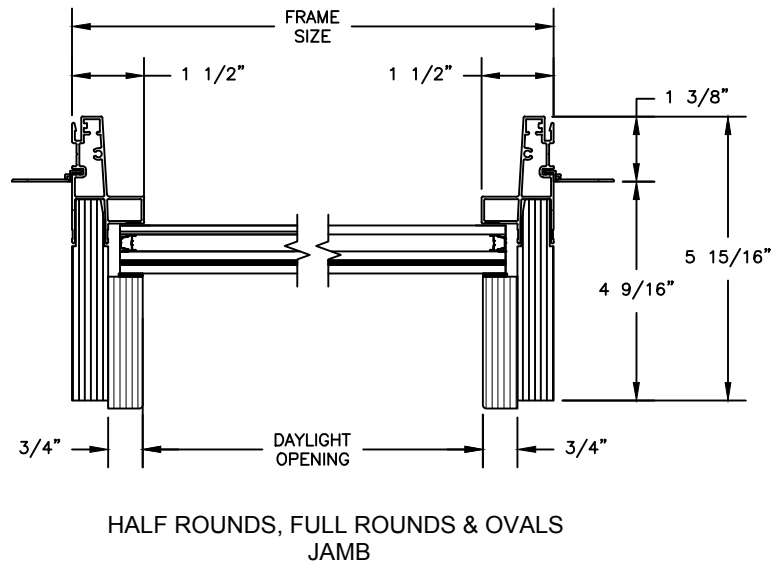

Pinnacle Impact Series

CLAD RADIUS DOUBLE HUNG

SECTION DETAILS: HALF ROUND WITH CONTEMPORARY STOPS

SCALE: 3" = 1'-0"