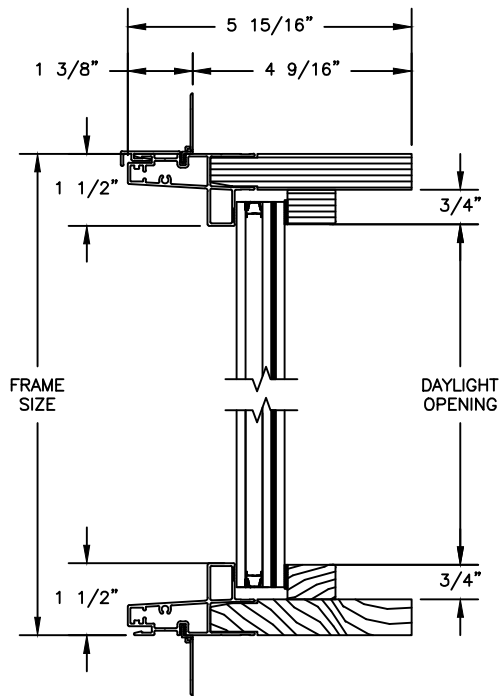

Pinnacle Impact Series

CLAD RADIUS DOUBLE HUNG

SECTION DETAILS: HALF ROUND
SCALE: 3" = 1'-0"

HEAD JAMB & SILL