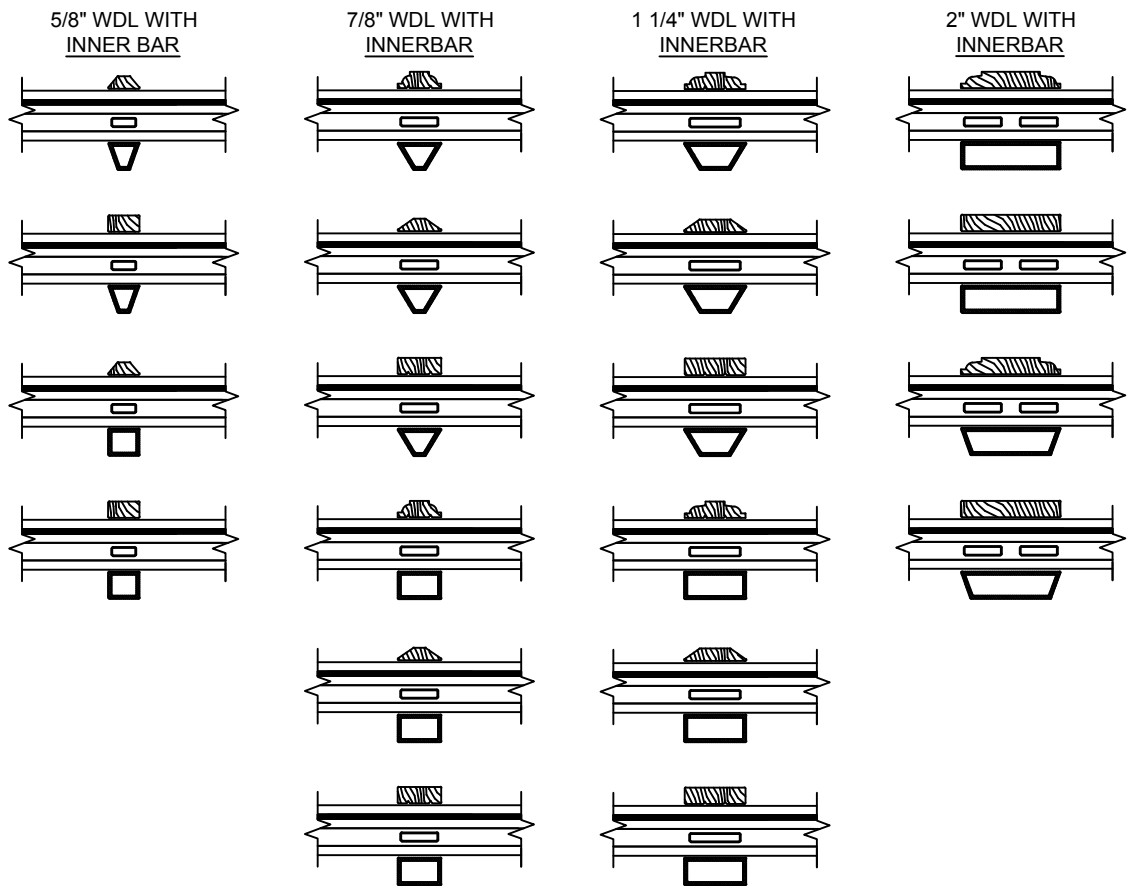

## CLAD RADIUS

SECTION DETAILS : DIVIDED LITE OPTIONS CONTINUED

SCALE: 3" = 1'-0"

### AVAILABLE STYLES

-  - PUTTY
-  - TALL PUTTY\*
-  - OGEE
-  - CONTEMPORARY
-  - TALL CONTEMPORARY\*

\*CLAD EXTERIOR BAR ONLY

**NOTE:**

\* ALL WDL OPTIONS CAN BE ORDERED WITH OR WITHOUT INNER BAR