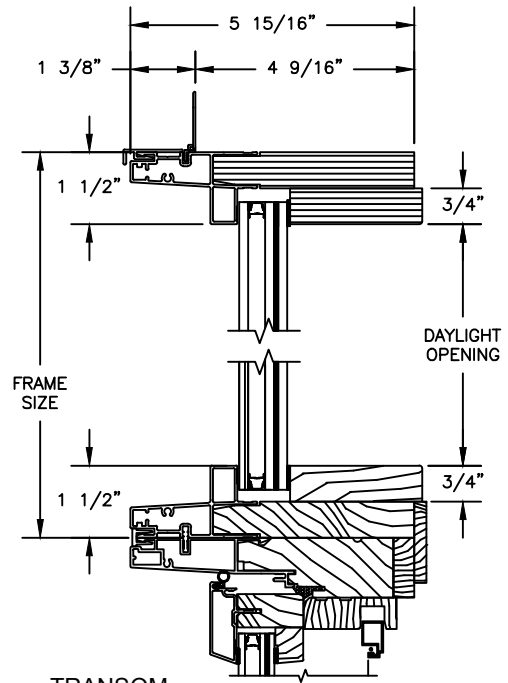

## CLAD RADIUS CASEMENT

SECTION DETAILS: HALF ROUND

SCALE: 3" = 1'-0"

HEAD JAMB & SILL

TRANSOM  
HEAD JAMB & SILL

HALF ROUNDS, FULL ROUNDS & OVALS  
JAMB

## CLAD RADIUS CASEMENT

SECTION DETAILS: HALF ROUND WITH CONTEMPORARY STOPS  
 SCALE: 3" = 1'-0"

HEAD JAMB & SILL

TRANSOM  
 HEAD JAMB & SILL

HALF ROUNDS, FULL ROUNDS & OVALS  
 JAMB