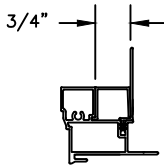

CLAD BRICKMOULD CASING
WITH OPTIONAL J-CHANNEL COVER