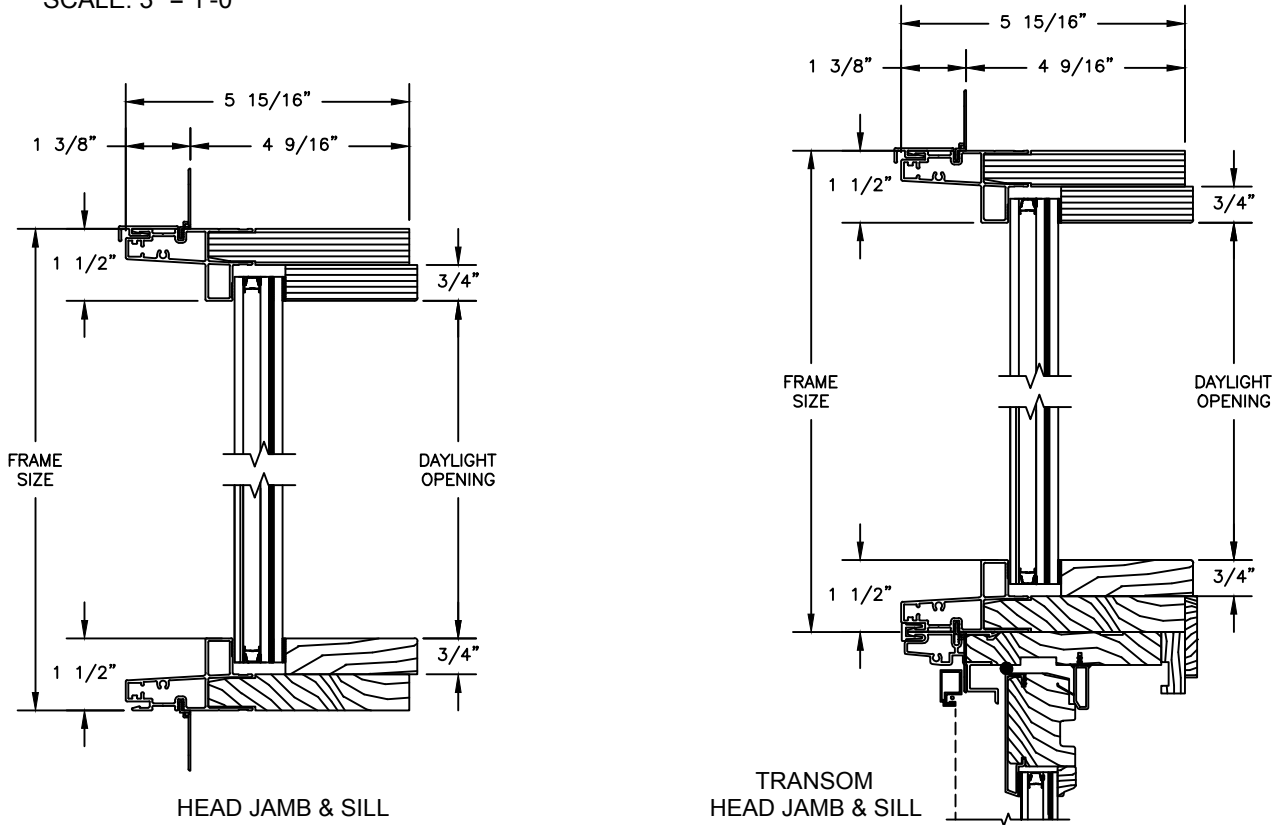

Pinnacle Impact Series

CLAD RADIUS DOUBLE HUNG

SECTION DETAILS: HALF ROUND WITH CONTEMPORARY STOPS

SCALE: 3" = 1'-0"