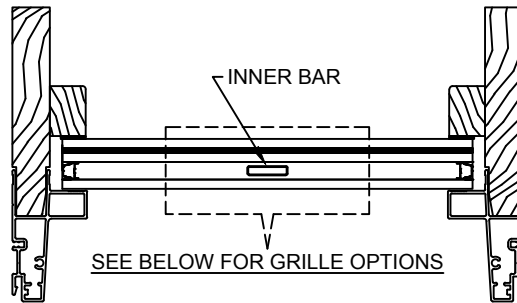

Pinnacle Impact Series

CLAD RADIUS

SECTION DETAILS : DIVIDED LITE OPTIONS CONTINUED

SCALE: 3" = 1'-0"

AVAILABLE STYLES

- PUTTY
- TALL PUTTY*
- OGEE
- CONTEMPORARY
- TALL CONTEMPORARY*

*CLAD EXTERIOR BAR ONLY

NOTE:

* ALL WDL OPTIONS CAN BE ORDERED WITH OR WITHOUT INNER BAR