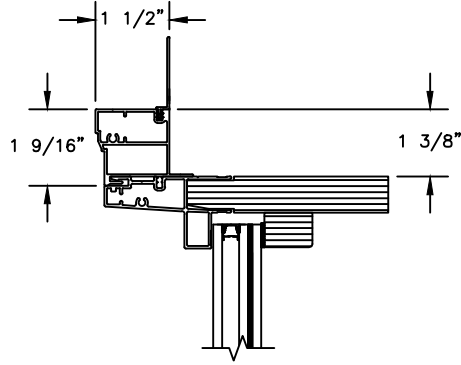

## CLAD RADIUS

SECTION DETAILS : CASING OPTIONS

SCALE: 3" = 1'-0"

HEAD JAMB WITH  
CLAD 180 BRICKMOULD CASING

HEAD JAMB WITH  
CLAD SQUARE BRICKMOULD  
CASING

SILL WITH  
3/8" CLAD SUBSILL

SILL WITH  
1 1/4" CLAD SUBSILL