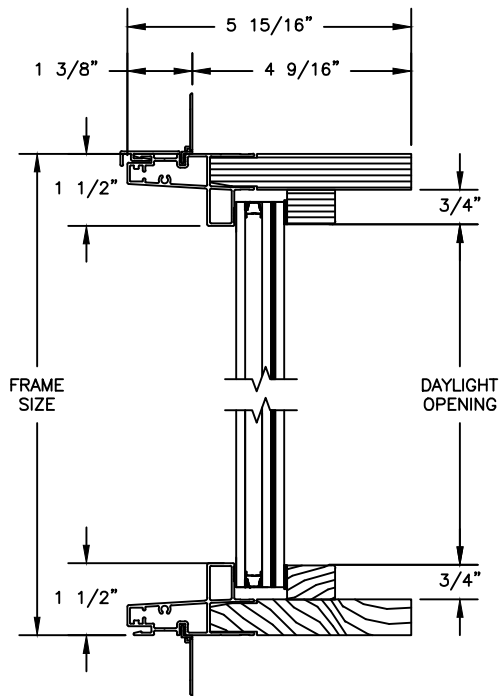

## CLAD RADIUS CASEMENT

SECTION DETAILS: HALF ROUND

SCALE: 3" = 1'-0"

HEAD JAMB & SILL

TRANSOM  
HEAD JAMB & SILL

HALF ROUNDS, FULL ROUNDS & OVALS  
JAMB

## CLAD RADIUS CASEMENT

SECTION DETAILS: HALF ROUND WITH CONTEMPORARY STOPS  
 SCALE: 3" = 1'-0"

HEAD JAMB & SILL

TRANSOM  
 HEAD JAMB & SILL

HALF ROUNDS, FULL ROUNDS & OVALS  
 JAMB