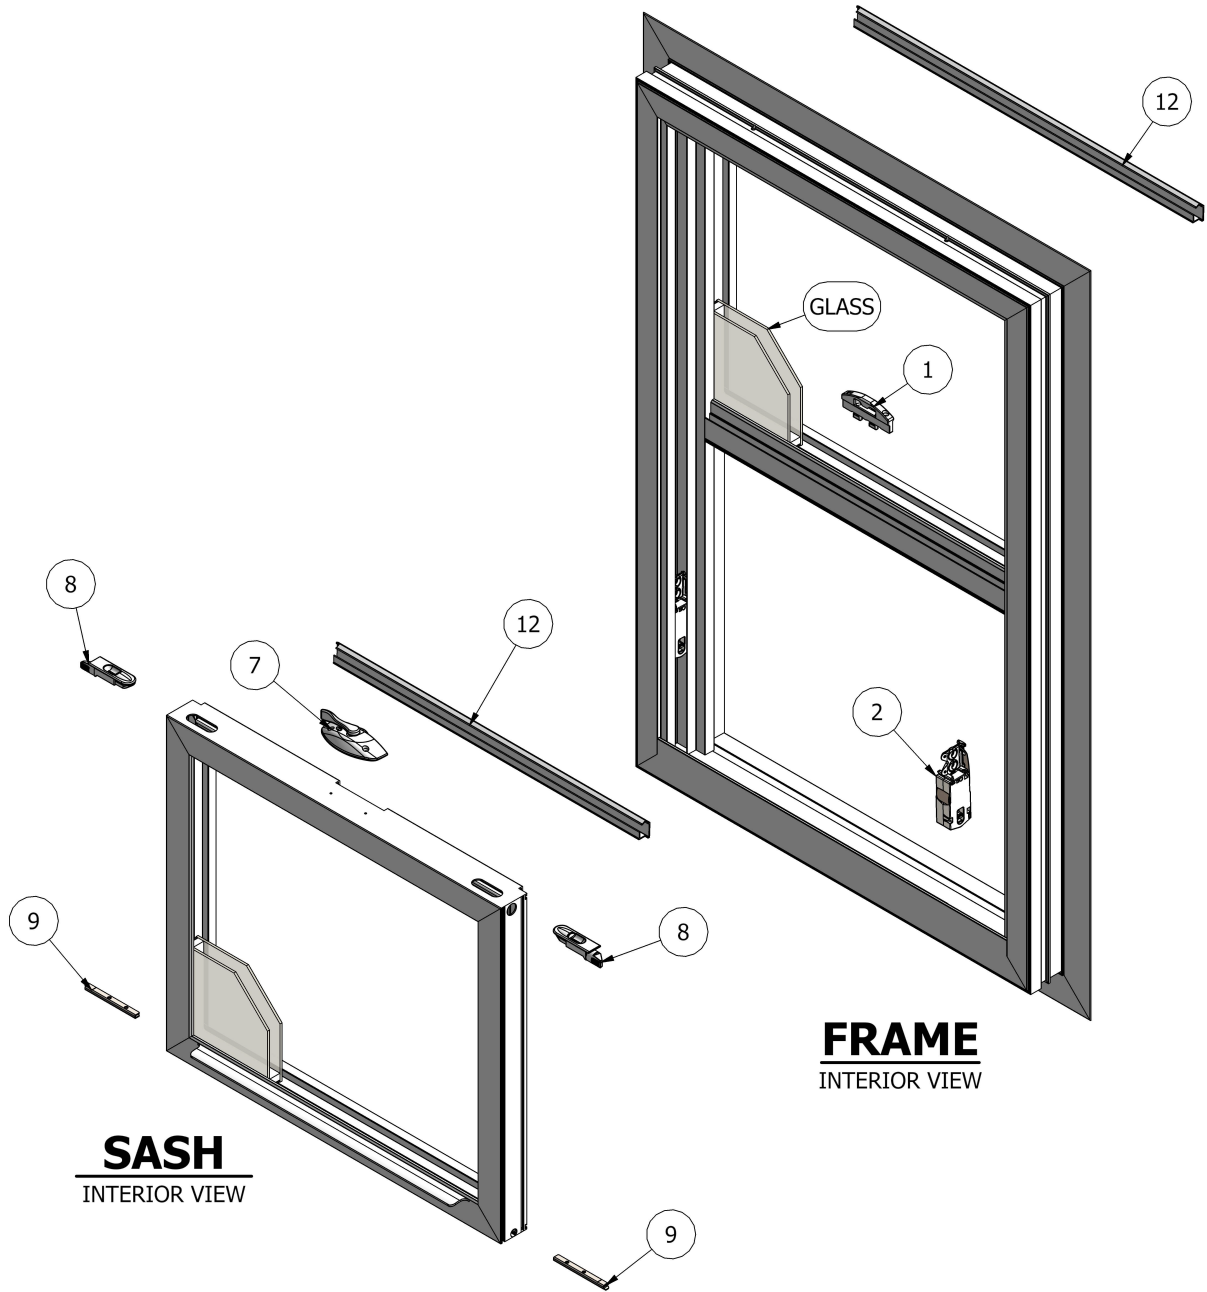

Next Dimension Chelsea

Single Hung (Operating)

Parts Identification

Next Dimension Chelsea

Single Hung (Operating)

Parts Identification

Image	Item #	Description	Color / Finish	Spec	Part #
	1	Keeper	White Clay Black		10125110 10128011 10128012
		Keeper Screw #6 x 1-1/4" Screw (Qty 2)	White Clay Black		10157159 10157161 10157160
	2	Balance	3LB 4LB 5LB 6LB 7LB 8LB 10LB 12LB 13LB 14LB 16LB 18LB 20LB 22LB 24LB 26LB 28LB 30LB 32LB 34LB 36LB 38LB 40LB		10127988 10127989 10127990 10127991 10127992 10127993 10127994 10127995 10127996 10127997 10127998 10127999 10128000 10128001 10128002 10128003 10128004 10128005 10128006 10128007 10128008 10128009 10128010
		Balance Screw #8 x 7/8" Screw (Qty 2)	Zinc		10157189
		Balance Cover	White Clay		10127855 10127856
	3	Foam Chimney Plug			10125109
	4	Single Fin Weatherstrip (Sill)	White Clay Black		10128026 10128027 10128028
	5	Fixed Meeting Rail Weatherstrip	White Clay Black		10128037 10128038 10128039

Next Dimension Chelsea

Single Hung (Operating)

Parts Identification

Image	Item #	Description	Color / Finish	Spec	Part #
	6	Lock	White Clay Black		10125111 10128013 10128014
		Lock Screws #6 x 3/4" Screw (Qty 2)	White Clay Black		10157164 10157166 10157165
	7	Left Submarine Tilt Latch	White Clay Black		10125112 10128015 10128016
		Right Submarine Tilt Latch	White Clay Black		10125113 10128017 10128018
	8	Pivot Bar			10125106
		Pivot Bar Screw #8 x 1/2" Screw (Qty 4)			10157175
	9	Single Fin Weatherstrip	White Clay Black		10128029 10128030 10128031
	10	Bottom Rail Bulb Weatherstrip	White Clay Black		10054566 10054803 10054764
	11	7/8" Glazing Bead (Standard)	White Clay Black		10127831 10127832 10127833
		1" Glazing Bead (Impact)	White Clay Black		10127834 10127835 10127836
		1-1/4" Glazing Bead (Triple IG)	White Clay Black		10127837 10127838 10127839