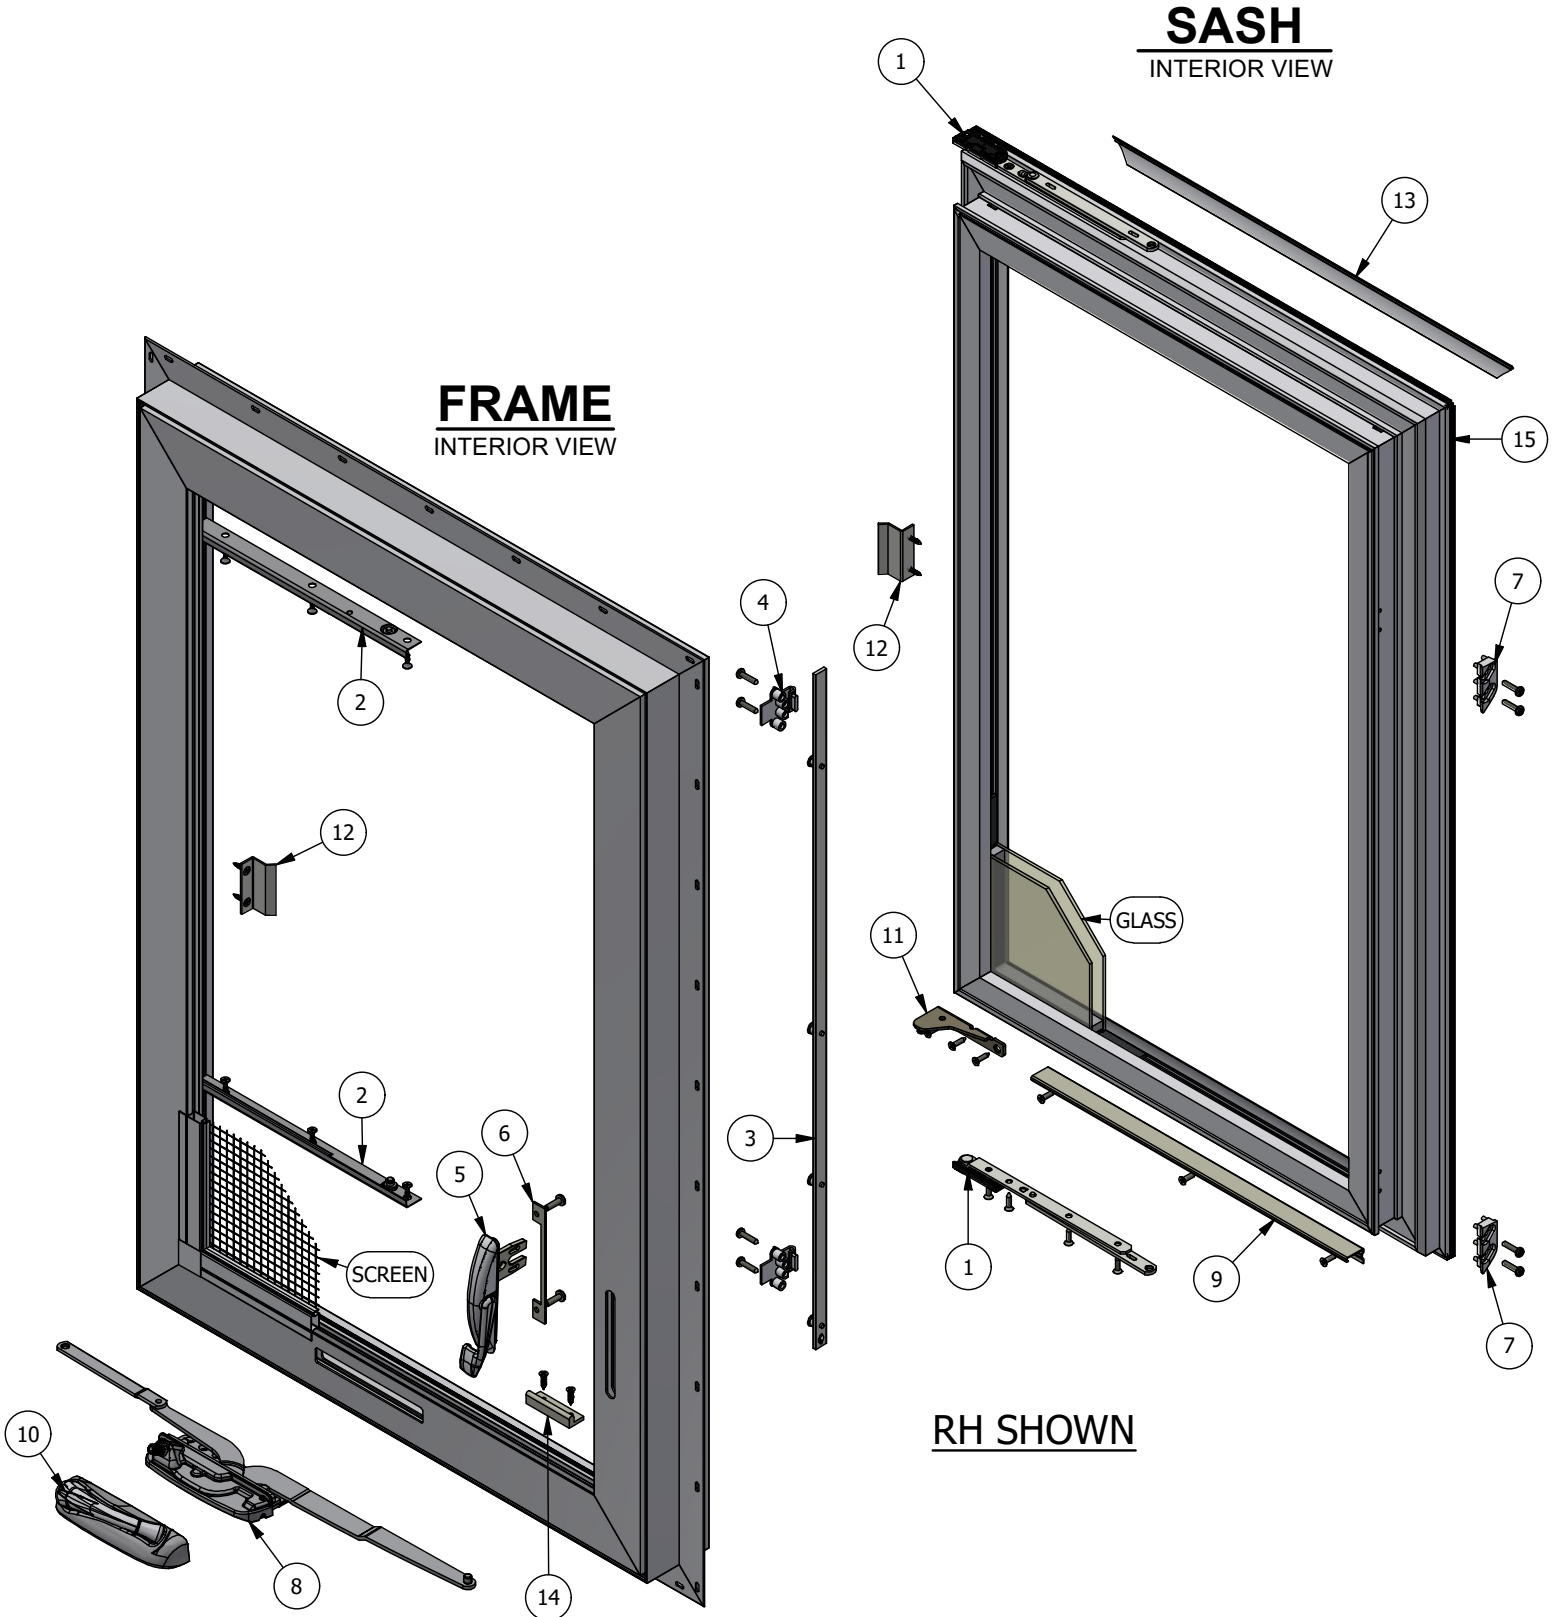

WINDSOR
WINDOWS & DOORS
A Woodgrain Millwork Company

Next Dimension Signature Series Casement (Operating) Parts Identification