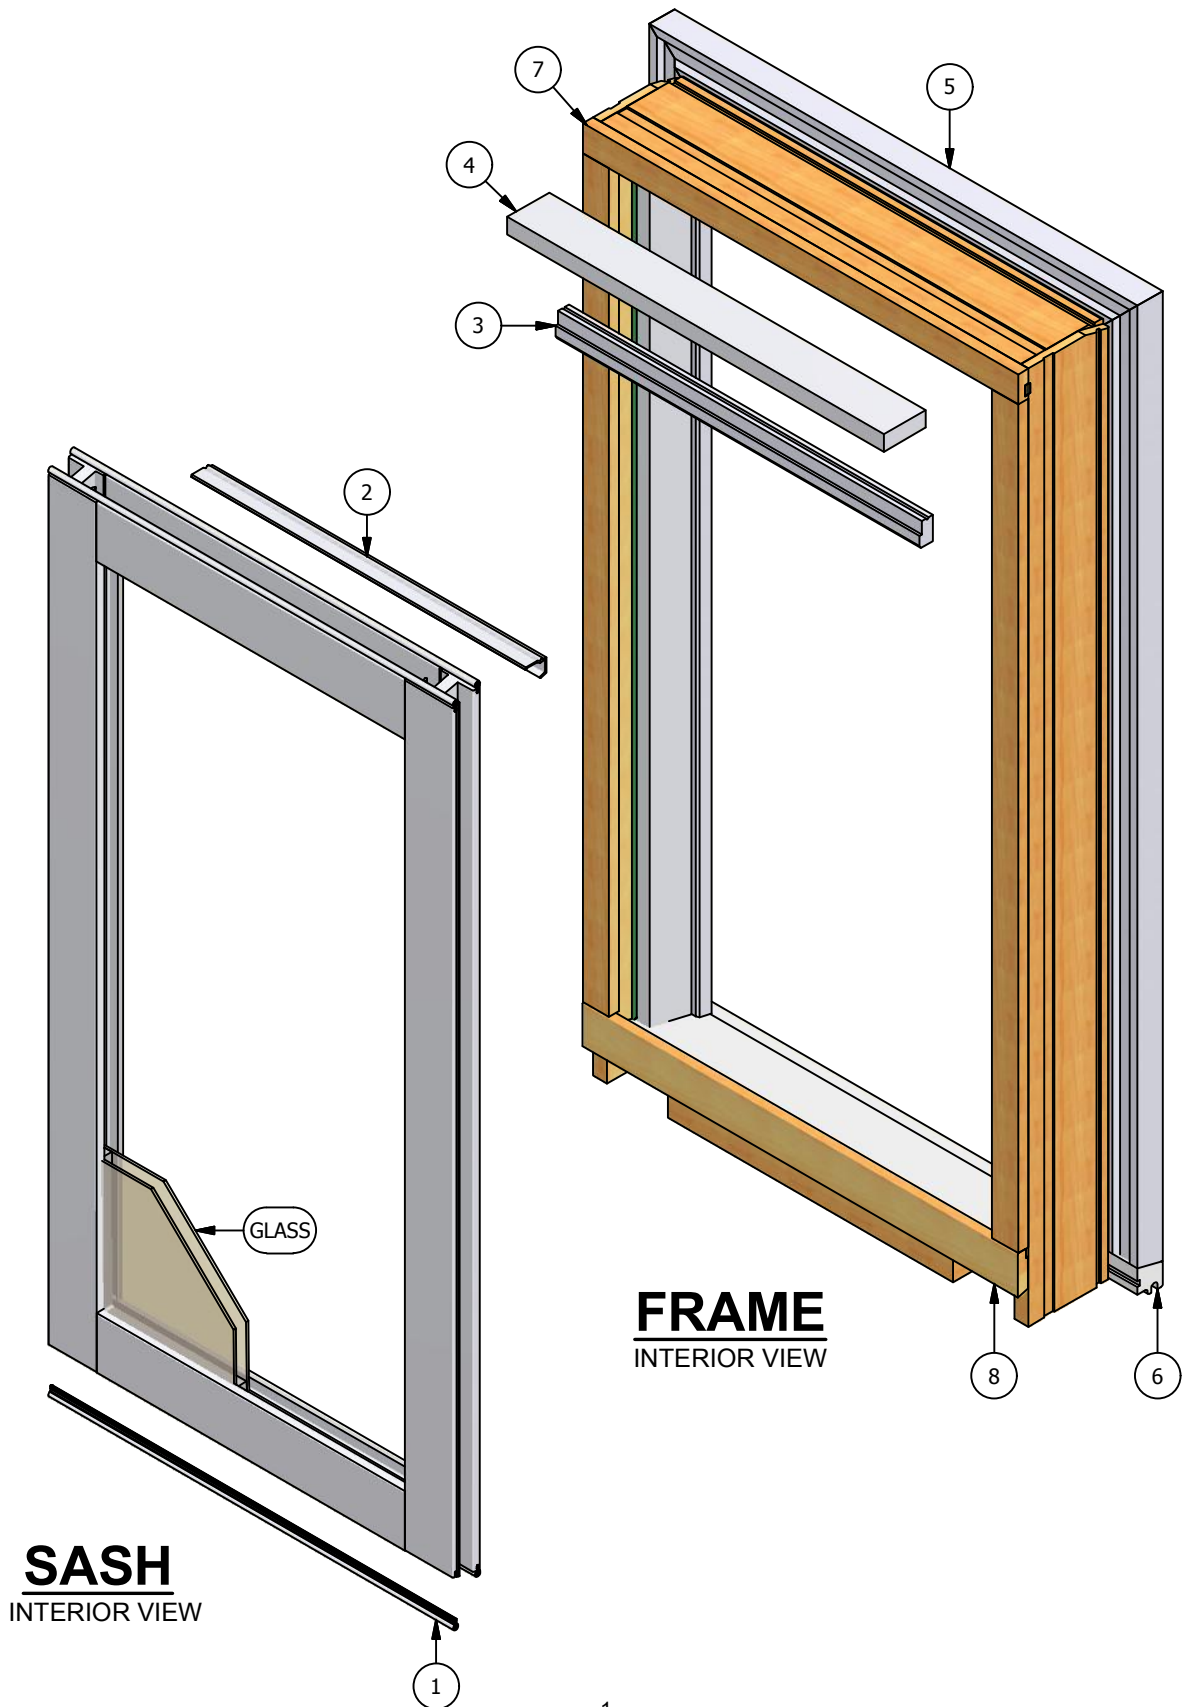

WINDSOR
WINDOWS & DOORS
A Woodgrain Millwork Company

Legend Series Double Hung (Picture) Parts Identification

Legend Series

Double Hung (Picture)

Parts Identification

Image	Item #	Description	Color / Finish / Size	Spec	Part #
	1	Bulb Weatherstrip			538011
	2	Glass Stop	12' Lineal Length	12 ft	2390002
	3	Side Outside Stop (After July 2015)	42" (Glass Size) 46" 50" 54" 58" 62" 66" 70" 8' Lineal Length		2390154 2390155 2390156 2390157 2380158 2390159 2390160 2390161 2390006
		Head Outside Stop (After July 2015)	20" (Glass Size) 24" 28" 32" 44" 56" 68" 8' Lineal Length		2390140 2390141 2390143 2390145 2390148 2390149 2390151 2390006
	4	Backout Strip (Head & Sides)	12' Lineal Length		2380020
	5	Exterior Casing (Head & Sides) (See Accessory section for other options)	14' Lineal Length		2390003

Legend Series

Double Hung (Picture)

Parts Identification

Image	Item #	Description	Color / Finish / Size	Spec	Part #
	6	Sill Nose (See Accessory Section for other options)	14' Lineal Length		2390019
	7	Side Inside Stop	34" Pine (Glass Size) 42" Pine 46" Pine 50" Pine 54" Pine 58" Pine 62" Pine 66" Pine 70" Pine 74" Pine 13' Pine Lineal		210083 210084 210085 210086 210087 210088 210089 210090 210091 210092 291094
		Head Inside Stop	16" Pine (Glass Size) 20" Pine 24" Pine 26" Pine 28" Pine 30" Pine 32" Pine 36" Pine 13' Pine Lineal		210021 210022 210023 2480272 210024 2480235 210025 210026 291094
	8	Sill Inside Stop	10' Pine Lineal 11' Alder Lineal 8' Fir Lineal 11' Pine Lineal - High Performance 8' Alder Lineal - High Performance 6' Fir Lineal - High Performance		2530200 2530200-A 2530200-F 2370093 2370093-A 2370093-F
 Not Shown On Assy. Dwg.		Setting Block	8' Pine Lineal		151218