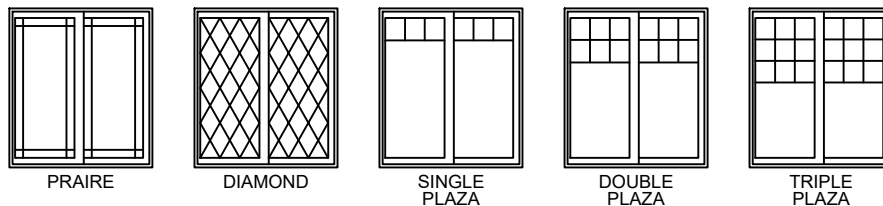

Next Dimension Series

SLIDING DOOR

ELEVATIONS : TRANSOMS & SLIDING DOORS

SCALE: 1/8" = 1'-0"

TRANSOMS

	5-0		6-0		7-6		8-0		9-0	
	Mas. Opp.	Rough Opp.	Mas. Opp.	Rough Opp.	Mas. Opp.	Rough Opp.	Mas. Opp.	Rough Opp.	Mas. Opp.	Rough Opp.
		4-11 1/2		5-11 1/2		7-5 1/2		7-11 1/2		8-11 1/2
1-4	1-4									
		5014	6014	7614	8014	9014				
1-6	1-6									
		5016	6016	7616	8016	9016				
2-0	2-0									
		5020	6020	7620	8020	9020				

SLIDING DOORS

(HANDINGS AS VIEWED FROM THE EXTERIOR)

	5-0		6-0		7-6		8-0		9-0	
	Mas. Opp.	Rough Opp.	Mas. Opp.	Rough Opp.	Mas. Opp.	Rough Opp.	Mas. Opp.	Rough Opp.	Mas. Opp.	Rough Opp.
		4-11 1/2		5-11 1/2		7-5 1/2		7-11 1/2		8-11 1/2
6-8	6-8									
		5068-XO	6068-OX	7668-OXS	8068-XO	9068-OXS				
6-10	6-10									
		50610-XO	60610-OX	76610-OXS	80610-XO	90610-OXS				
8-0	8-0									
		5080-XO	6080-OX	7680-OXS	8080-XO	9080-OXS				

OTHER GRILLE PATTERNS