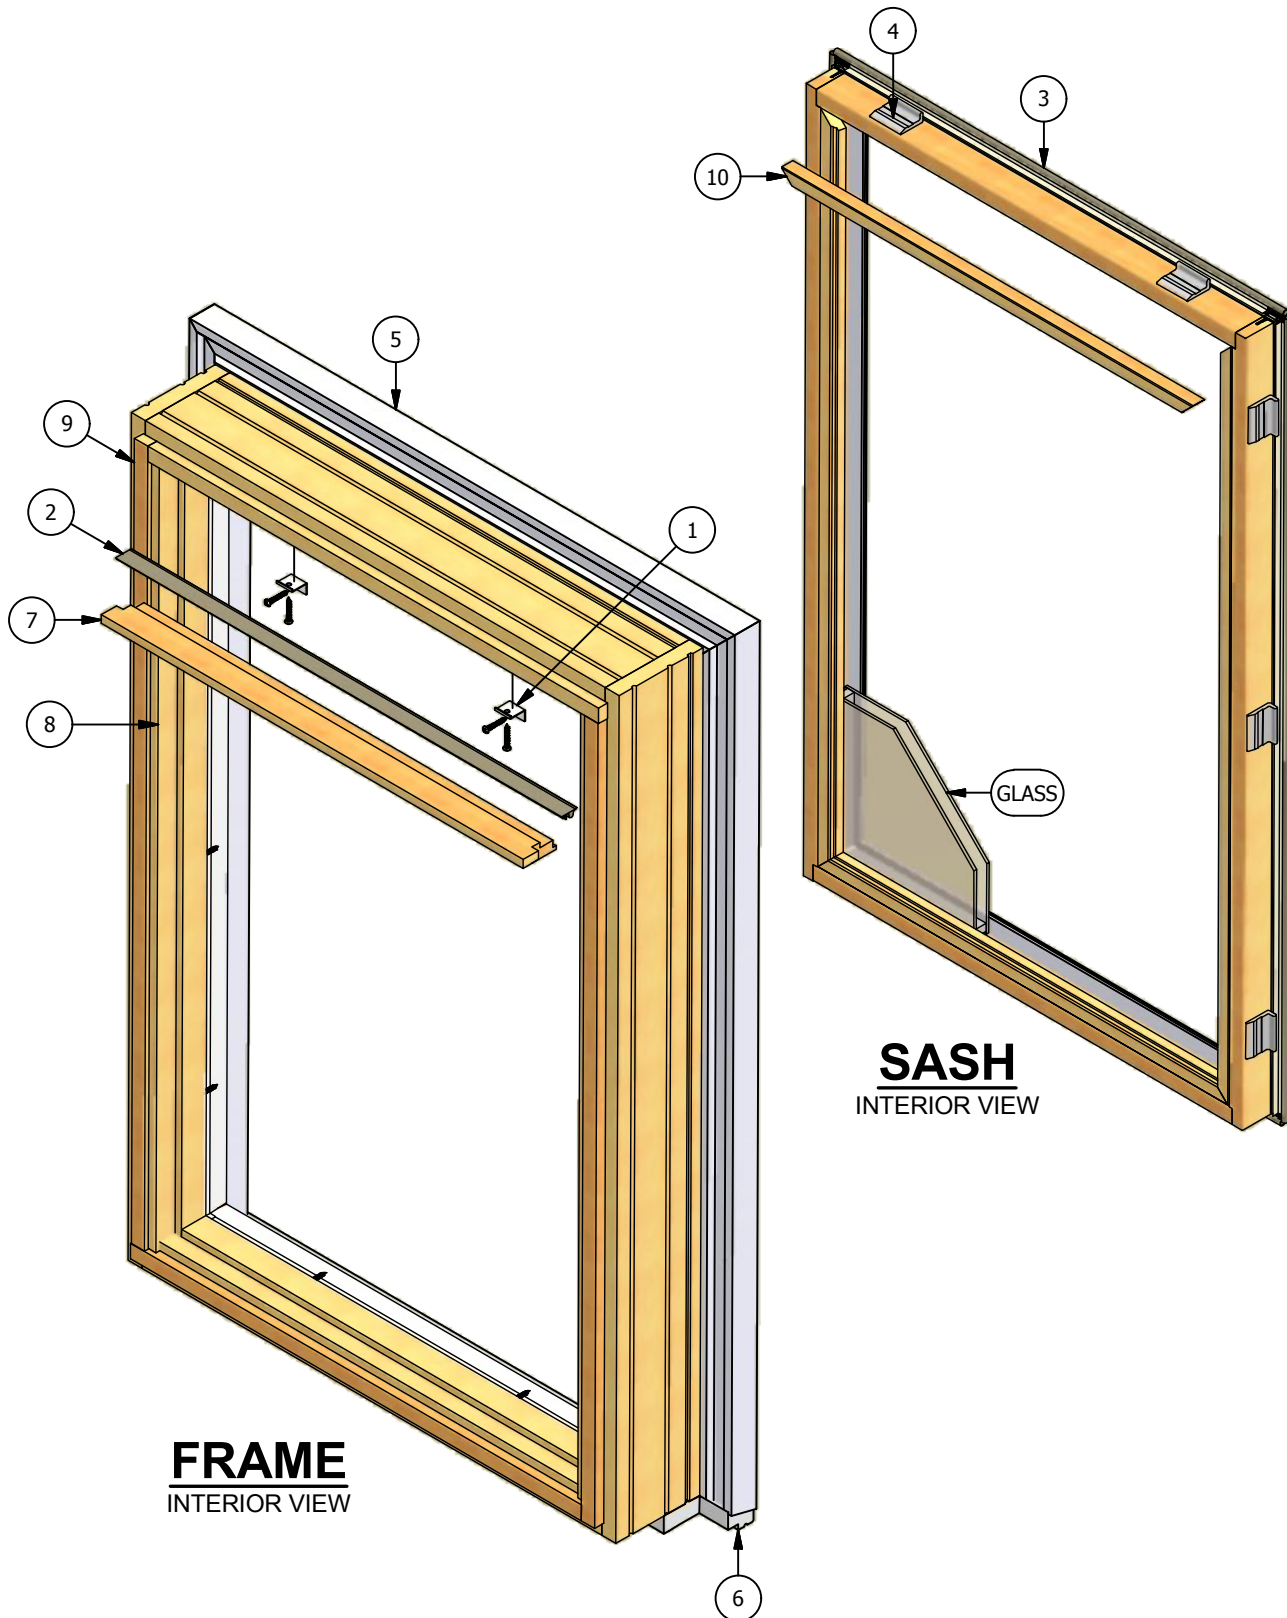

Pinnacle Series

Primed Casement (Picture)

Parts Identification

FRAME
INTERIOR VIEW

SASH
INTERIOR VIEW

Pinnacle Series

Primed Casement (Picture)

Parts Identification

Image	Item #	Description	Color / Finish / Size	Spec	Old	New SAP
	1	Stationary Connector			2380991	10053220
		Frame Stationary Connector Screws #6 x 1" Screw			550261	10053278
		Sash Stationary Connector Screws #8 x 3/4" Screw			508060	10053262
	2	Frame Weatherstrip (All Four Sides)			531106	10115706
	3	Blub Weatherstrip (Head & Sides)			531024	10055551
	4	Stationary Shim			478081	10053255
	5	Exterior Casing (Head & Sides) (See Accessory section for other options)	14' Lineal Length		2390003	10053119
	6	Subsill (See Accessory Section for other options)	14' Lineal Length		2390020	10053228
	7	Head & Sill Picture Sash Stop (September '07 - Current)	14" Pine (Glass Size) 16" Pine 20" Pine 24" Pine 26" Pine 32" Pine 38" Pine 44" Pine 50" Pine 56" Pine 68" Pine 10' Pine Lineal		2530030 2530040 2530031 2530032 2530033 2530034 2530035 2530036 2530037 2530038 2530039 2530102	10017903 10017914 10017904 10017905 10017906 10017907 10017908 10017909 10017910 10017911 10017912 10017922