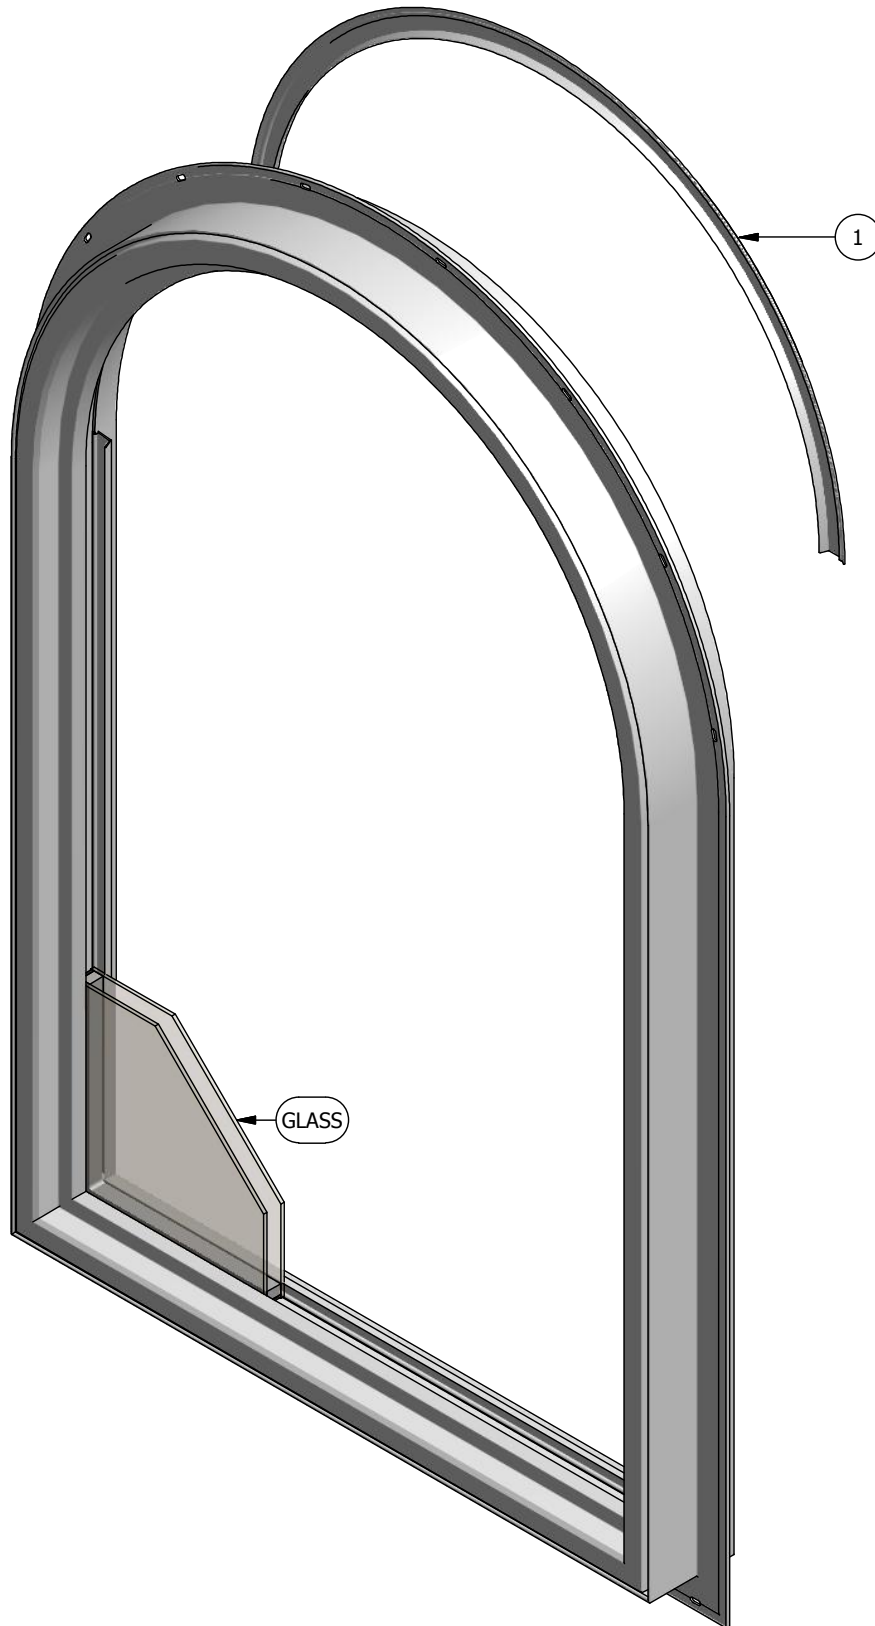

WINDSOR
WINDOWS & DOORS
A Woodgrain Millwork Company

Next Dimension Signature Series

Direct Set / Radius

Parts Identification

WINDSOR
WINDOWS & DOORS
A Woodgrain Millwork Company

Next Dimension Signature Series

Direct Set / Radius

Parts Identification

Image	Item #	Description	Color / Finish	Spec	Part #
	1	Glazing Bead Series 1 Prior to June 2014	White Almond Clay Bronze Black Tan Ivory Cinnamon Green White	13'	900043 900110 901043 900043-BZ 900043-BK 900043-T 900043-I 900043-C 900043-G 900043-W
		Radius Glazing Bead Series 1 Prior to June 2014	White Almond Clay Bronze Black Tan Ivory Cinnamon Green White	13'	900650 900645 901645 900650-BZ 900650-BK 900650-T 900650-I 900650-C 900650-G 900650-W
		Glazing Bead Series 4 After June 2014	White Painted Black Bronze Cinnamon Green Ivory Tan Painted White Clay Laminated Black	13'	700005 700005-BK 700005-BZ 700005-C 700005-G 700005-I 700005-T 700005-W 701005 702005
No Image		Glazing Tape 1/16" x 1/2"	White	216' Roll	394100