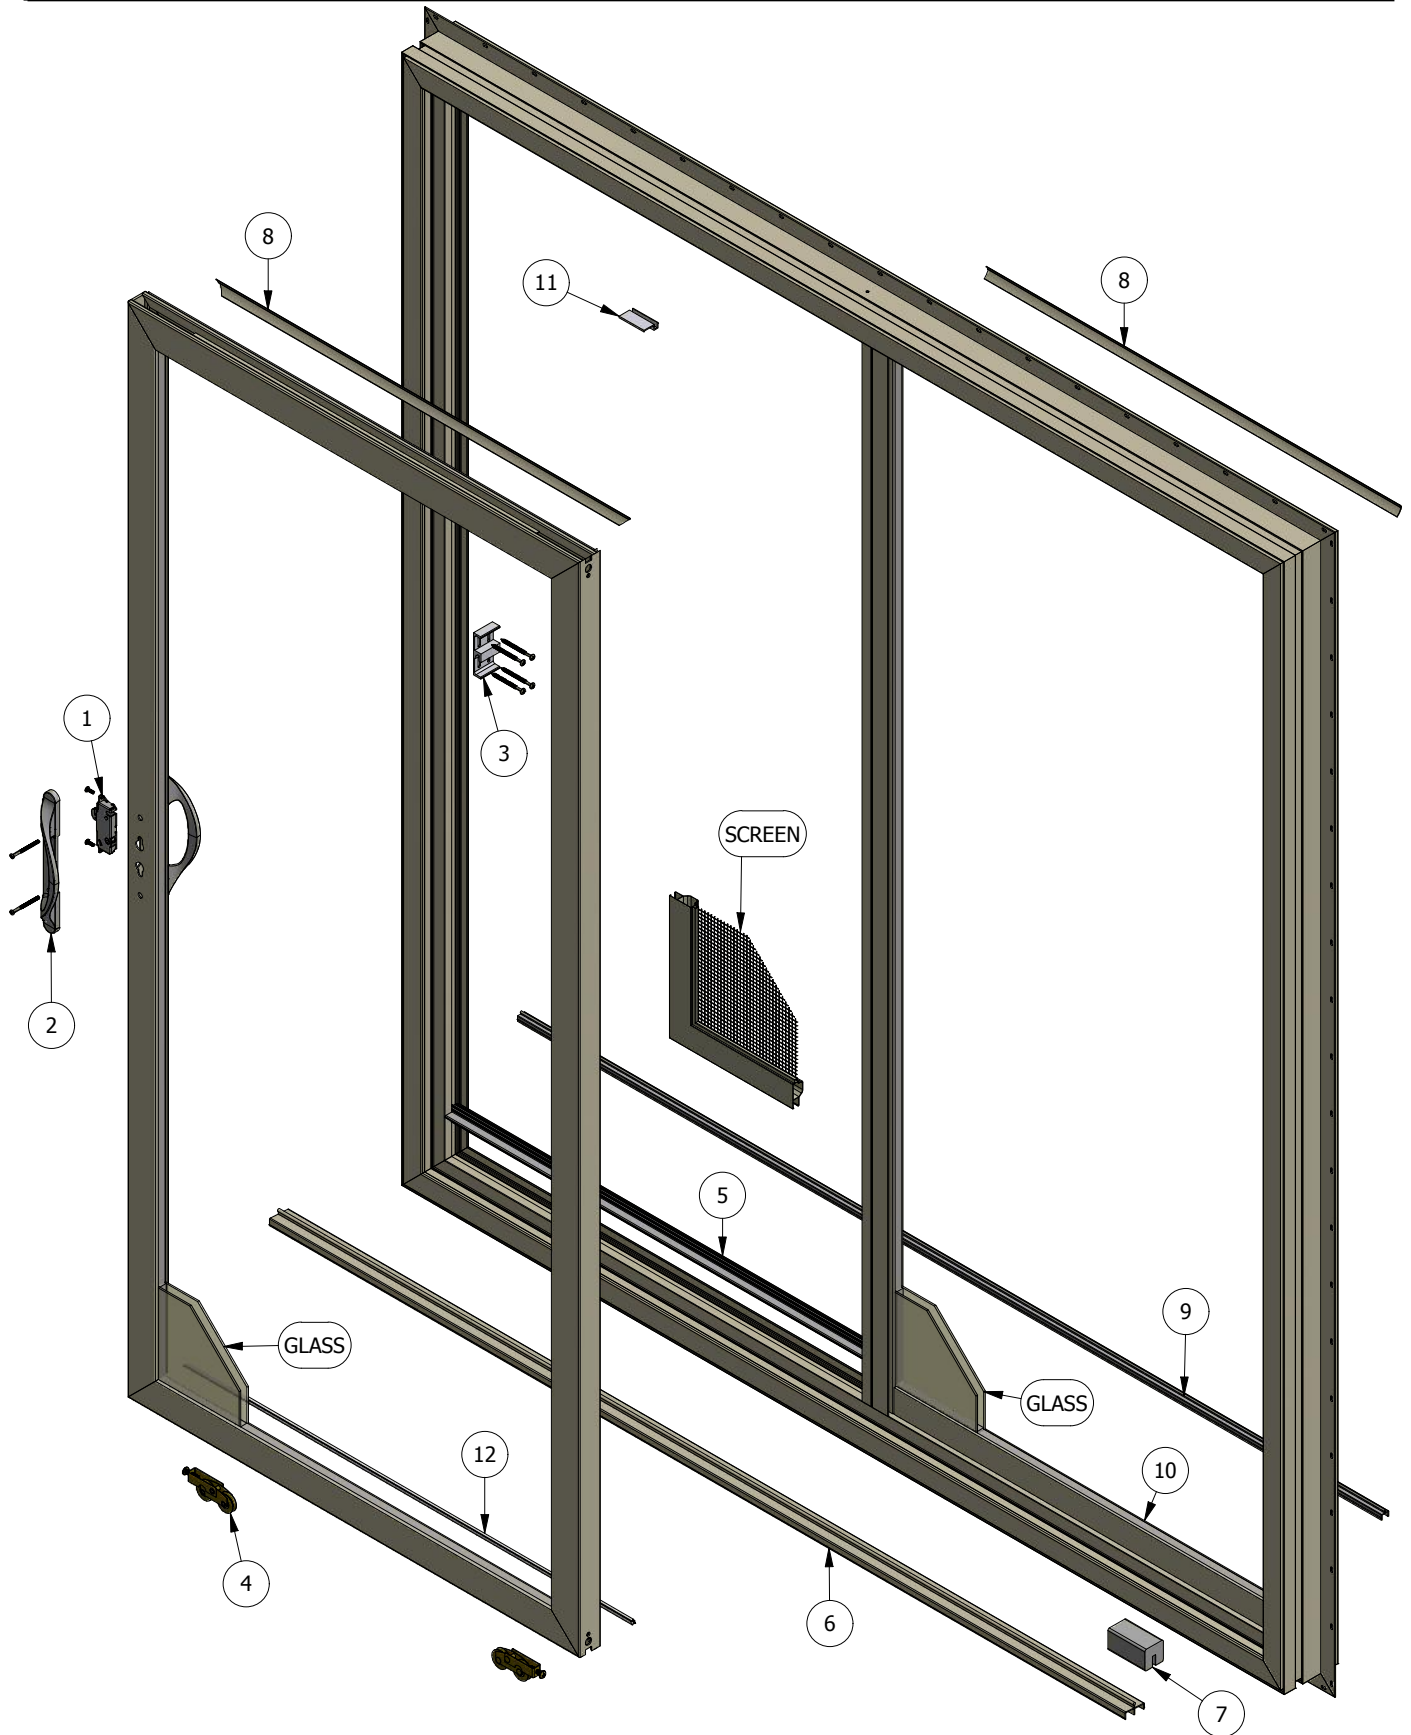

Next Dimension Signature Series

Sliding Patio Door

Parts Identification

Next Dimension Signature Series

Sliding Patio Door

Parts Identification

Image	Item #	Description	Color / Finish	Spec	Old	New SAP
	1	Locking Mechanism	Lock		668511	10054359
	2	Allure Handle Set (Including Screws) (June '15 - Current)	White - Non-Keyed		668518	10054785
			White - OX-Keyed		668520	10057828
			White - XO-Keyed		668524	10057212
			Clay - Non-Keyed		668519	10054360
			Clay - OX-Keyed		668521	10057662
			Clay - XO-Keyed		668525	10055071
			Faux Bronze - Non-Keyed		668508	10055270
			Faux Bronze - OX-Keyed		668517	10056815
			Faux Bronze - XO-Keyed		668523	10056460
			Faux Satin Nickel - Non-Keyed	Painted Units	668509	10056459
			Faux Satin Nickel - OX-Keyed		668516	10054216
			Faux Satin Nickel - XO-Keyed		668522	10055663
			Black - Non-Keyed		668526	10054704
			Black - OX-Keyed		668527	10057663
			Black - XO-Keyed		668528	10056983
			Keyed Cylinder			
			Polished Chrome		2480040	10056681
		Handle Set Screw Pack (For Replacement Only)	Clay		2480082	10054281
			Faux Nickel		2480083	
			White		2480075	10056123
			Faux Bronze		2480072	10055494
			Black		2480086	10054662
	3	Keeper	White		558512	10054694
			Almond		558513	
			Clay		558514	10054212
			Black		558527	10057616
		#10 x 2.5" screw	White		2480087	10054600
			Clay		2480088	10120828
			Black		2480089	10120829
	4	Rollers	Yellow Zinc		668500	10054784
		Roller Screws #20 x 1/4"	Standard		508160	10090065