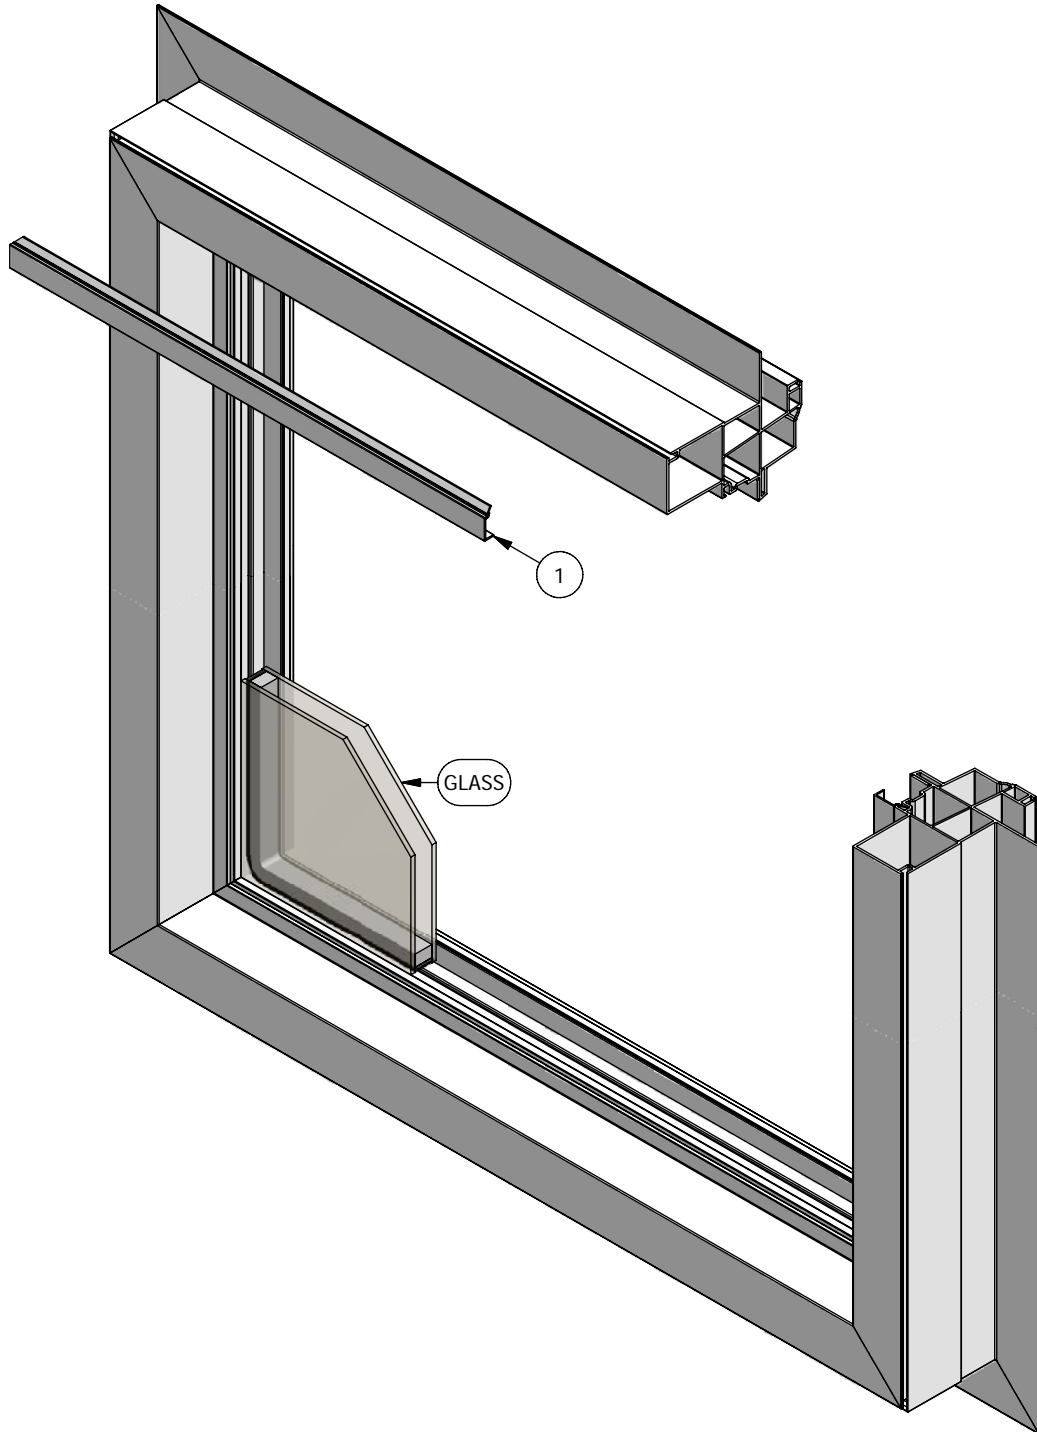

WINDSOR
WINDOWS & DOORS
A Woodgrain Millwork Company

Next Dimension Classic Series

Double Hung (Fixed)

Parts Identification

Next Dimension Classic Series

Double Hung (Fixed)

Parts Identification

Image	Item #	Description	Color / Finish	Spec	Part #
	1	Glazing Bead	White Clay Bronze Black Tan Ivory Cinnamon Green White	16'	920009 920044 920009-BZ 920009-BK 920009-T 920009-I 920009-C 920009-G 920009-W
No Image	2	Glazing Tape 1/16" x 1/2"	White	216' Roll	394100