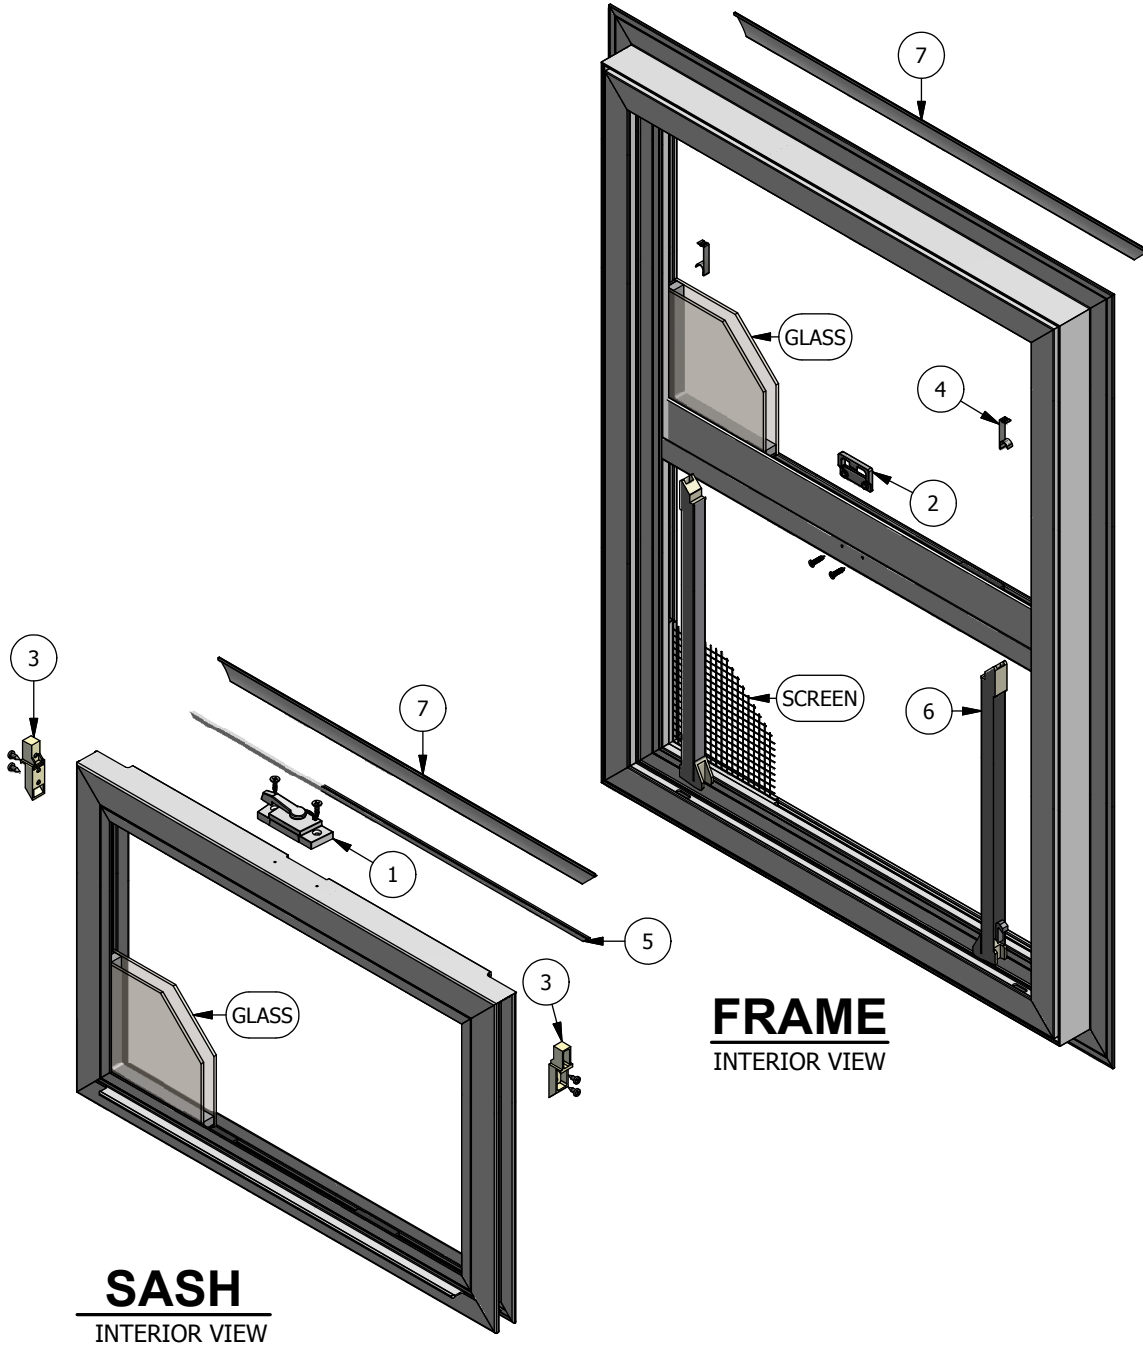

Next Dimension Pro Series

Single Hung (Operating)

Parts Identification

Next Dimension Pro Series Single Hung (Operating) Parts Identification

Image	Item #	Description	Color / Finish	Spec	Old	New SAP
	1	Lock	White Clay		558166 558168	10054342 10054204
		Lock Screws #8 x 1" Screw (Qty2)	White Clay		508036 508037	10056695 10056198
	2	Keeper	White Clay		558167 558169	10054688 10054548
		Keeper Screws #6 x 1" Screw (Qty2)	White Clay		508036 508037	10056695 10056198
	3	Sash Cam			421206	10054664
		Sash Cam Screws #6 x 3/4" Screw (Qty2)			508183	10055540
	4	Spring Take Out Clip			421200	10054286
	5	Weatherstrip	White Clay Black	LF	478051 478052 478053	10056844 10054319 10054190
		Meeting Rail Block	White Clay Black		308510 308511 308512	10054772 10057102 10054283
		Meeting Rail Block Screws #6 x 5/8" Screw (Qty2)	White Clay Black		508085 538080 508086	10056199 10056701 10057806
		Meeting Rail Block Screws #6 x 5/8" Screw (Qty2)	Stainless		538196	10057589