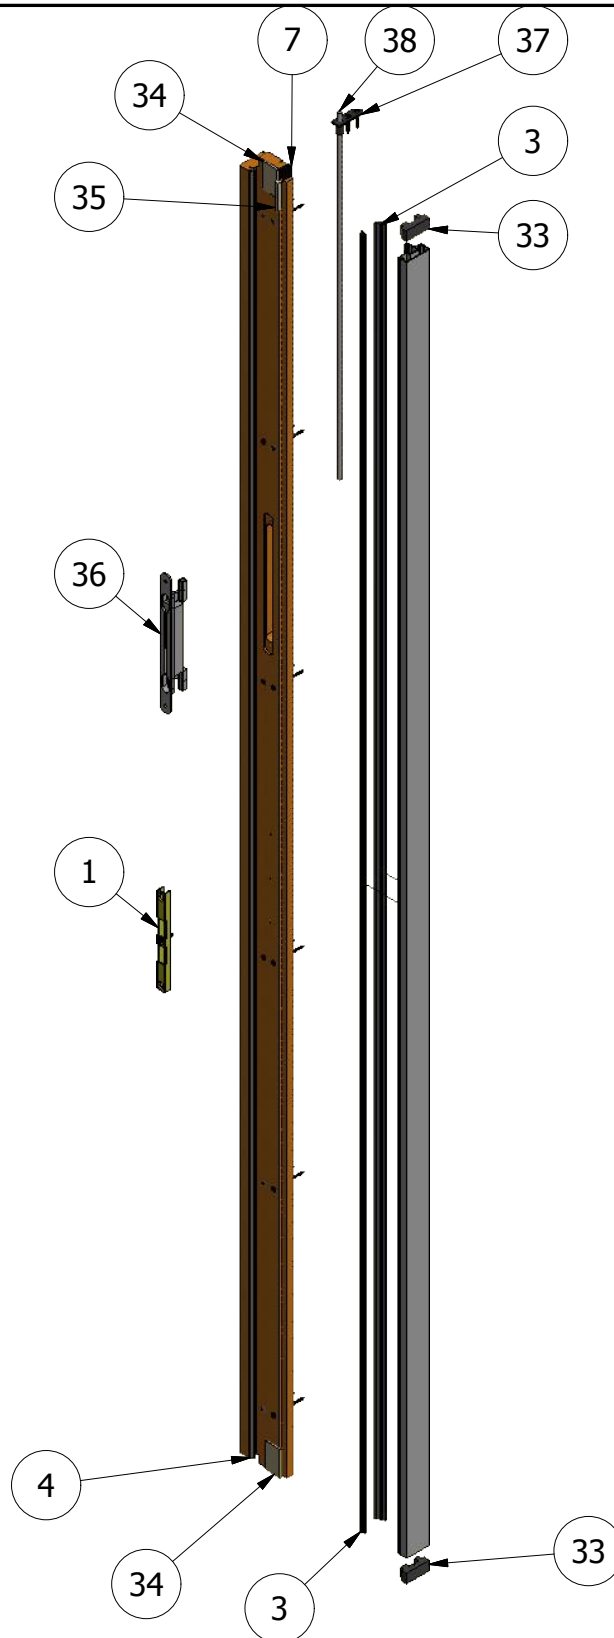

QUAD ASTRAGAL

Pinnacle Series

Clad Sliding Patio Door (Stat-Active - 2 and 4 Panel) Parts Identification

Image	Item #	Description	Color / Finish / Size	Spec	Old	New SAP
	1	Keeper (May '09 - Current)	Standard Seacoast		2480053 2480056	10054771 10055183
		HP Quad Keeper (Dec. 2016 - Current)	Standard - Short		2480051	10056112
		Keeper Screws #10 x 1 1/4" Screw (Qty.3)	Standard Seacoast/Quad		508105 518105	10056200 10056222
	2	Inactive Panel Weatherstrip			2384120	10055876
	3	Active Jamb / Head Cover / Astragal Weatherstrip	Bronze	10'	2384182	10120536
			Beige	10'	2384183	10120537
	4	Inside Frame / Astragal Weatherstrip	Beige Black		2384105 2384177	10055870 10055129
	5	Setting Block Dust Pad			2384131	10054937
	6	Sill Dust Pad			2384130	10055880
	7	Upper Frame / Astragal Dust Pad			2384133	10055881
	8	Setting Block	Grey	2-6	2384704	10055908
			Grey	3-0	2384708	10055909
			Grey	4-0	2384712	10055910
			Brown	2-6	2384705	10055004
			Brown	3-0	2384709	10055388
			Brown	4-0	2384713	10055134
		Keeper Shim	Black			10156678

Pinnacle Series

Clad Sliding Patio Door (Stat-Active - 2 and 4 Panel) Parts Identification

Image	Item #	Description	Color / Finish / Size	Spec	Old	New SAP
	9	Head & Side Jamb Cover Extrusion	Mill Finish*		2384535	10057310
		Jamb Cover Extrusion Screws #6 x 3/4" Screw			500005	10055531
		Jamb Cover Pad	White Tan Black		2384150 2384151 2384152	10055885 10055377 10055886
	10	Setting Block Weep Cover	Grey Brown		2384140 2384141	10055376 10055884
	11	Setting Block End Cap (LH Shown)	Grey Grey Brown Brown	LH RH LH RH	2384750 2384753 2384751 2384754	10055918 10055919 10055136 10055394
	12	Sill Bumper	Grey Brown		2384981 2384982	10056657 10055951
	13	Head Bumper Pad			2384179	10055380
	14	Head Bumper Block	8' Pine Lineal 8' Alder Lineal 10' Fir Lineal		2386225 2386225-A 2386225-F	10017794 10017795 10057042
	15	Drip Cap	Mill Finish*		2384545	10053349