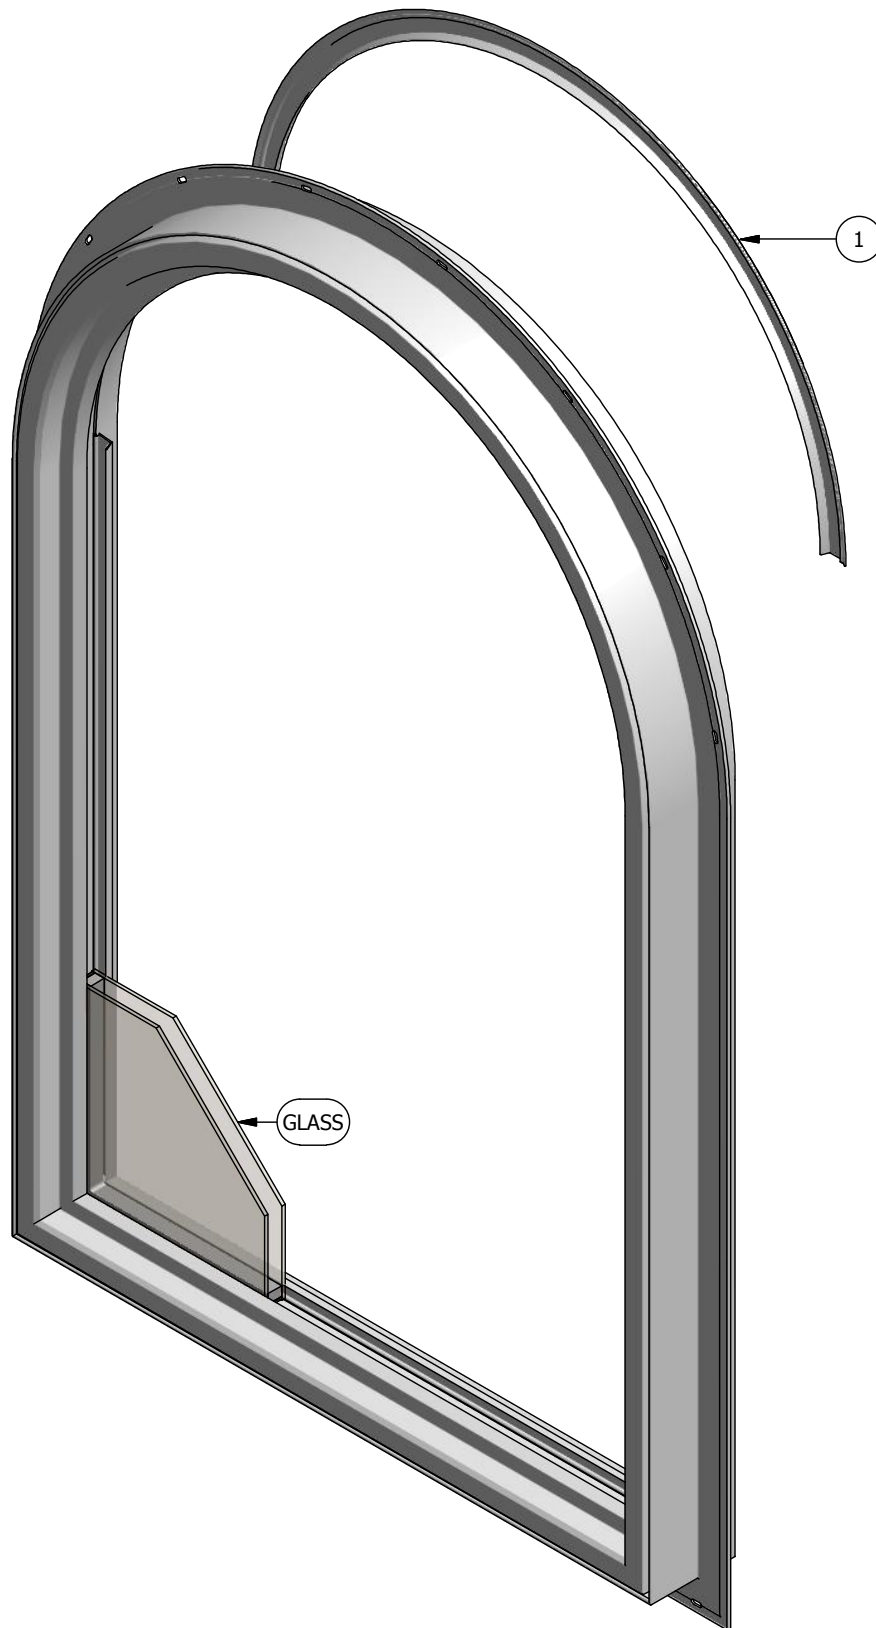

WINDSOR
WINDOWS & DOORS
A Woodgrain Millwork Company

Next Dimension Signature Series

Direct Set / Radius

Parts Identification

WINDSOR
WINDOWS & DOORS
A Woodgrain Millwork Company

Next Dimension Signature Series

Direct Set / Radius

Parts Identification

Image	Item #	Description	Color / Finish	Spec	Old	New SAP
	1	Glazing Bead Series 1 Prior to June 2014	White Almond Clay Bronze Black Tan Ivory Cinnamon Green White	13'	900043 900110 901043 900043-BZ 900043-BK 900043-T 900043-I 900043-C 900043-G 900043-W	10054560 10054247 10116543 10055281 10116540 10116542 10116541 10116538 10116539
		Radius Glazing Bead Series 1 Prior to June 2014	White Almond Clay Bronze Black Tan Ivory Cinnamon Green White	13'	900650 900645 901645 900650-BZ 900650-BK 900650-T 900650-I 900650-C 900650-G 900650-W	10057692 10057697 10116660 10116661 10116657 10116659 10116658 10116655 10116656
		Glazing Bead Series 4 After June 2014	White Painted Black Bronze Cinnamon Green Ivory Tan Painted White Clay Laminated Black	13'	700005 700005-BK 700005-BZ 700005-C 700005-G 700005-I 700005-T 700005-W 701005 702005	10057670 10056482 10055274 10116747 10116744 10116748 10116746 10116745 10054580 10117418
No Image		Glazing Tape 1/16" x 1/2"	White	216' Roll	394100	10055200