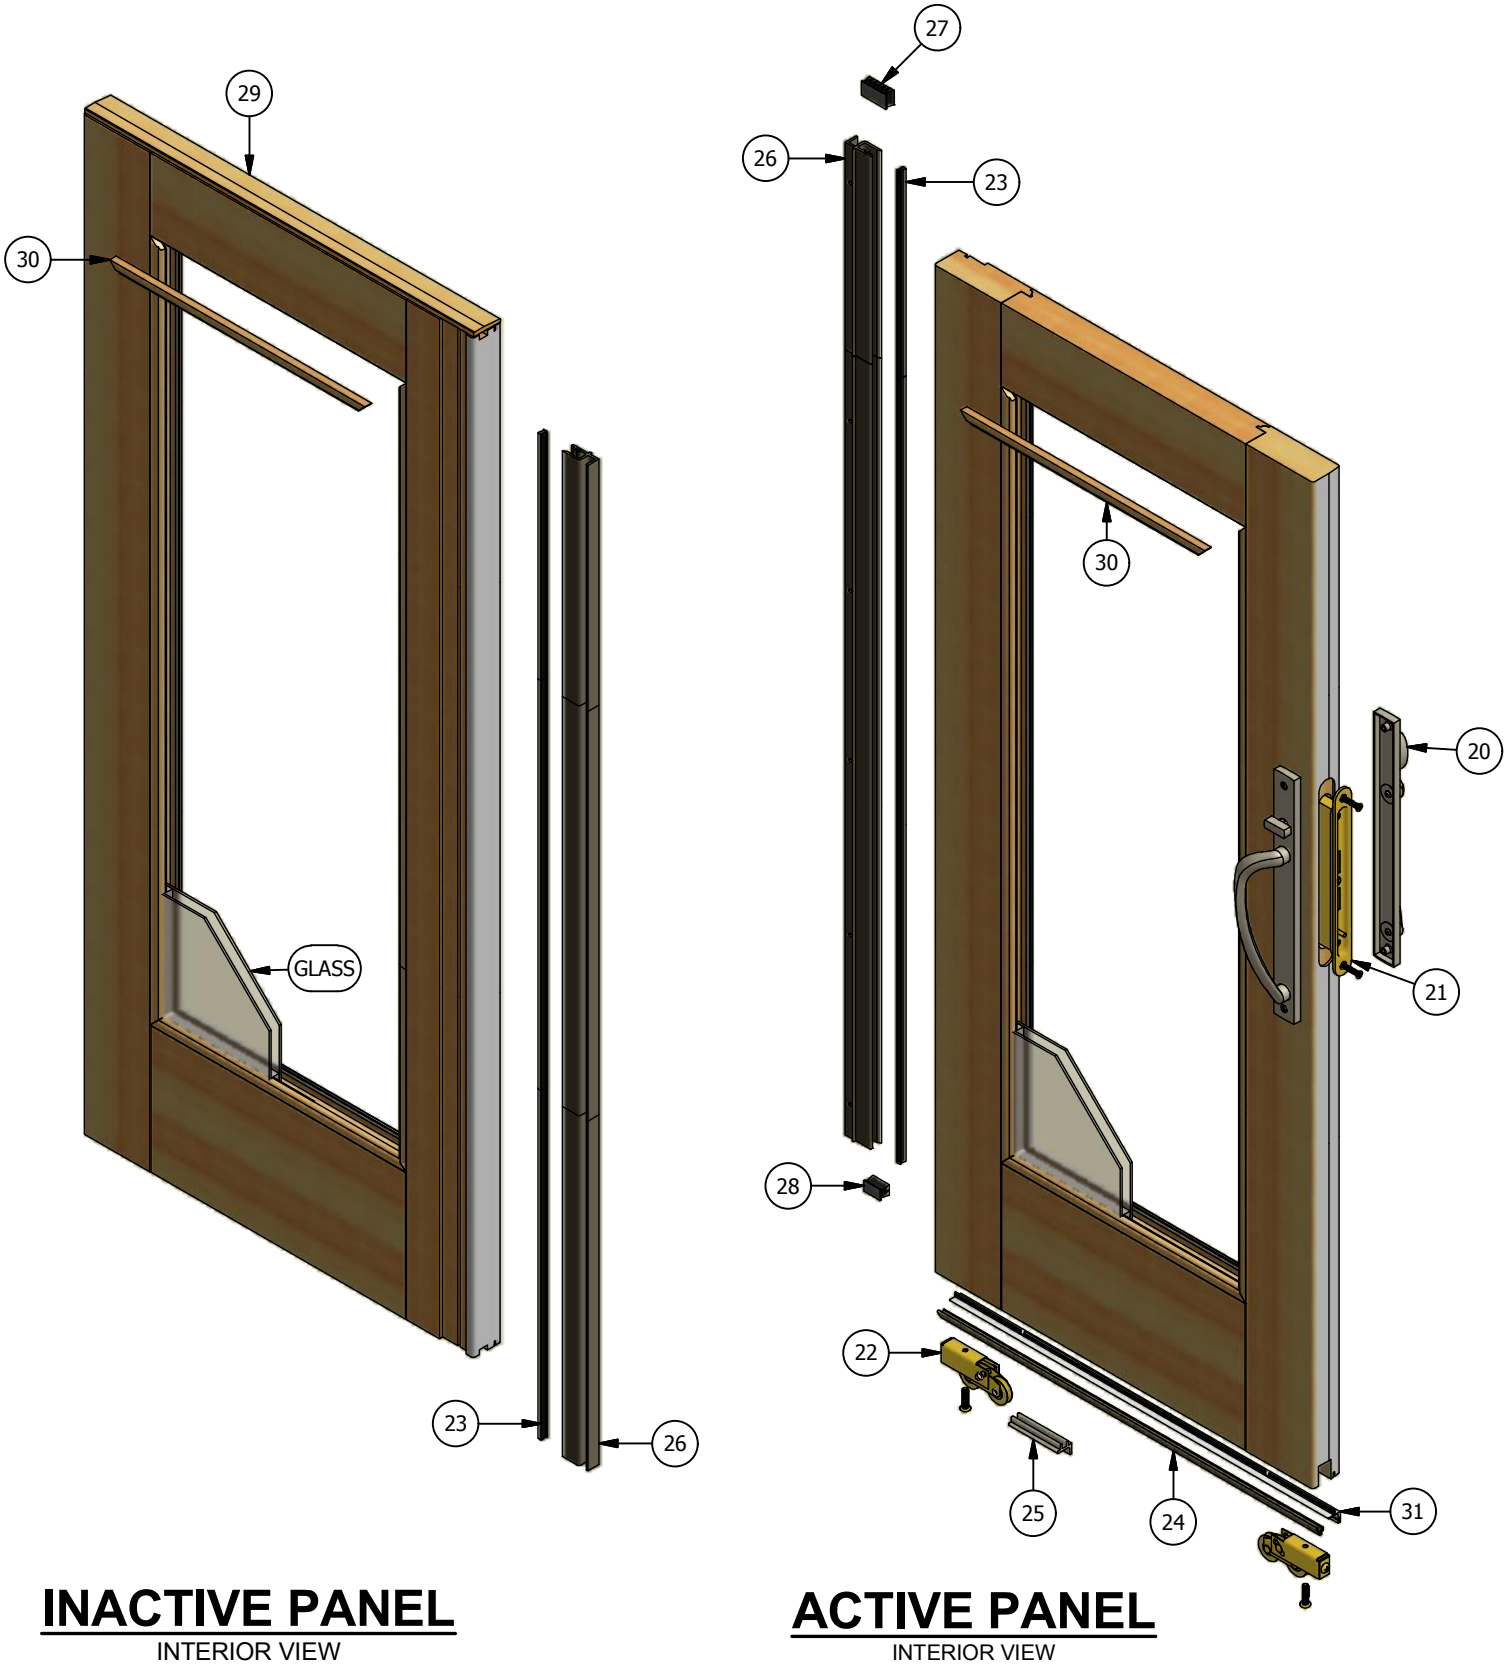

Pinnacle Series

Primed Sliding Patio Door (Stat-Active - 2 and 4 Panel) Parts Identification

Pinnacle Series

Primed Sliding Patio Door (Stat-Active - 2 and 4 Panel) Parts Identification

Pinnacle Series

Primed Sliding Patio Door (Stat-Active - 2 and 4 Panel) Parts Identification

QUAD ASTRAGAL

Pinnacle Series

Primed Sliding Patio Door (Stat-Active - 2 and 4 Panel) Parts Identification

Image	Item #	Description	Color / Finish / Size	Spec	Old	New SAP
	1	Keeper (May '09 - Current) Keeper Screws #10 x 1 1/4" Screw (Qty.3)	Standard Seacoast Standard Seacoast		2480053 2480056 508105 518105	10054771 10055183 10056200 10056222
	2	Active Jamb / Head Cover / Astragal Weatherstrip	Bronze Beige	10' 10'	2384182 2384183	10120536 10120537
	3	Interior Frame / Astragal Weatherstrip	Black Beige		2384177 2384105	10055129 10055870
	4	Setting Block Dust Pad			2384131	10054937
	5	Sill Dust Pad			2384130	10055880
	6	Upper Frame / Astragal Dust Pad			2384133	10055881
	7	Setting Block	Grey Grey Grey Brown Brown Brown	2-6 3-0 4-0 2-6 3-0 4-0	2384704 2384708 2384712 2384705 2384709 2384713	10055908 10055909 10055910 10055004 10055388 10055134
	8	Setting Block Weep Cover	Grey Brown		2384140 2384141	10055376 10055884
	9	Setting Block End Cap (LH Shown)	Grey Grey Brown Brown	LH RH LH RH	2384750 2384753 2384751 2384754	10055918 10055919 10055136 10055394