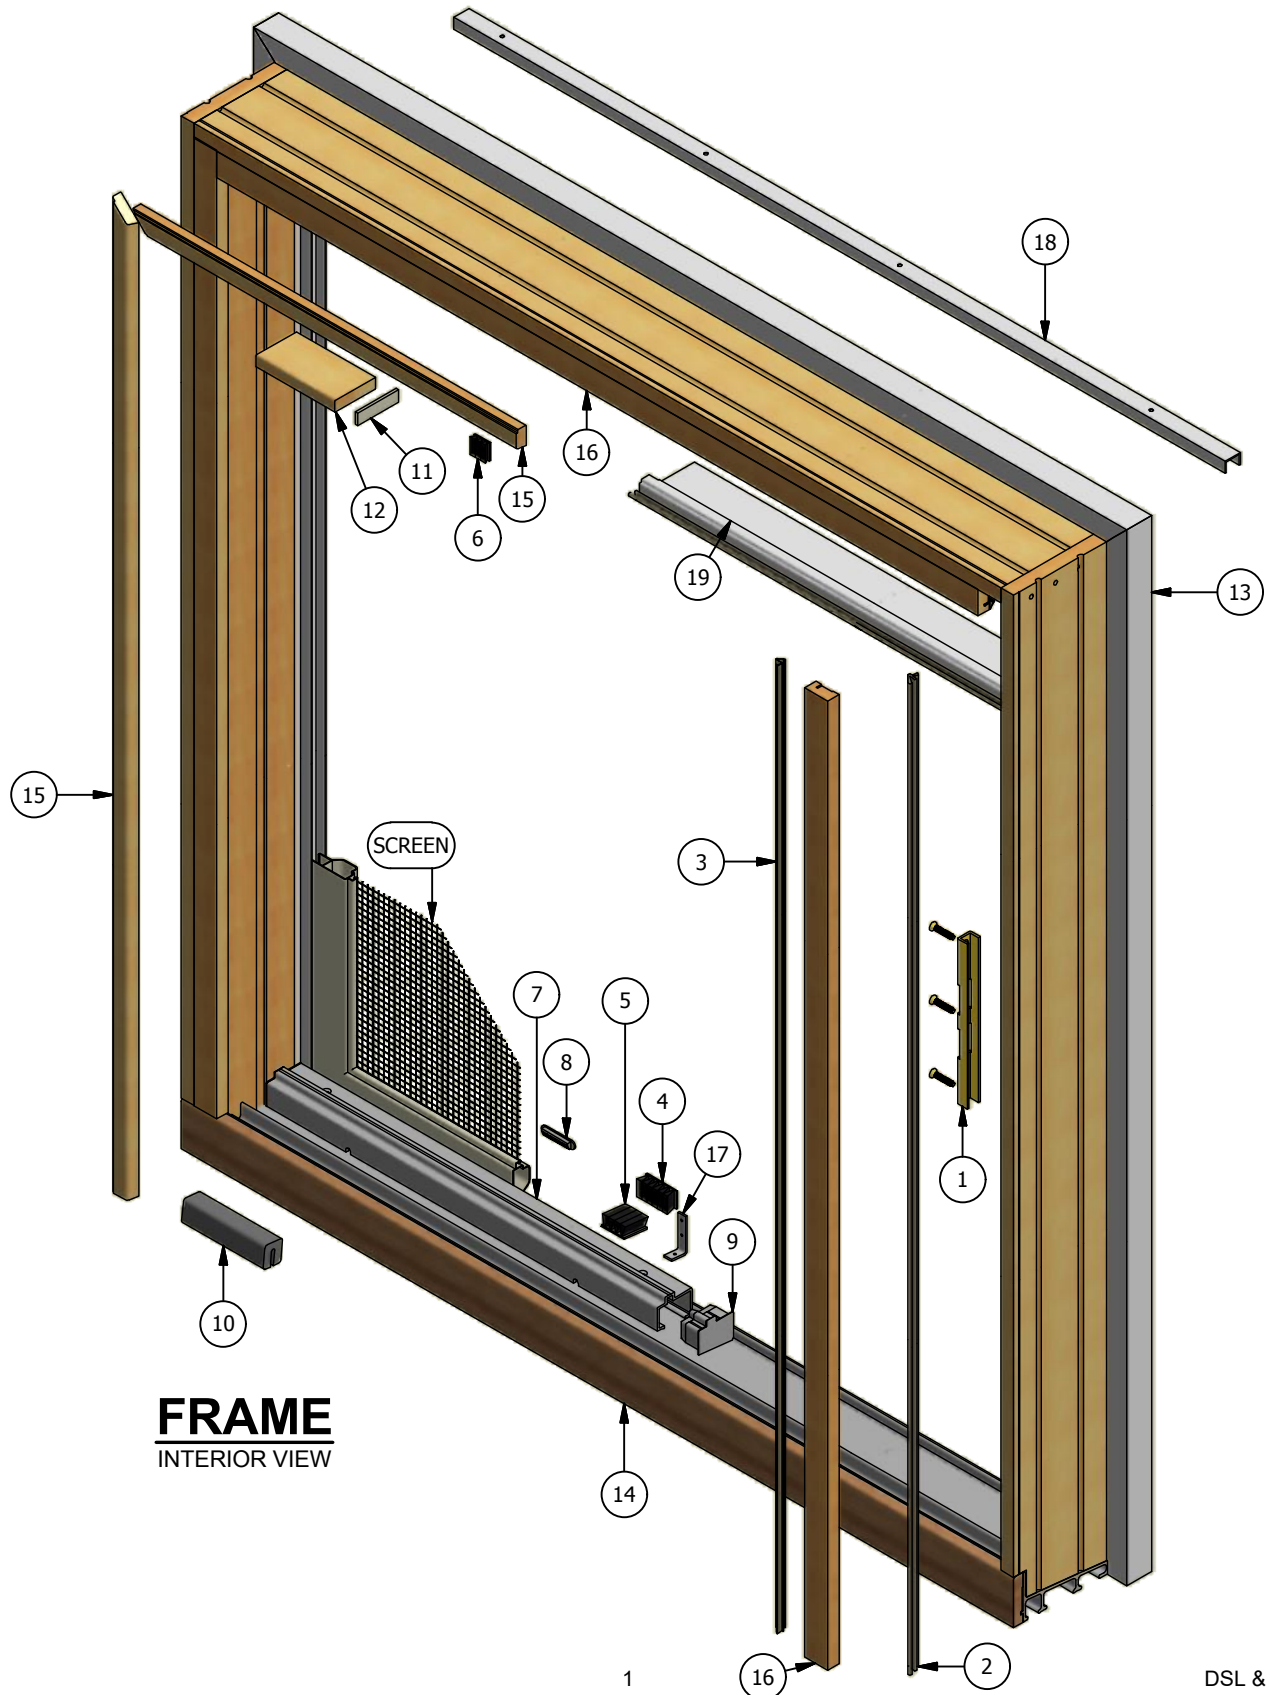

Pinnacle Series

Primed Sliding Patio Door (Stat-Active - 2 and 4 Panel) Parts Identification

Pinnacle Series

Primed Sliding Patio Door (Stat-Active - 2 and 4 Panel) Parts Identification

Pinnacle Series

Primed Sliding Patio Door (Stat-Active - 2 and 4 Panel) Parts Identification

QUAD ASTRAGAL

Pinnacle Series

Primed Sliding Patio Door (Stat-Active - 2 and 4 Panel) Parts Identification

Image	Item #	Description	Color / Finish / Size	Spec	Old	New SAP
	1	Keeper (May '09 - Current) Keeper Screws #10 x 1 1/4" Screw (Qty.3)	Standard Seacoast Standard Seacoast		2480053 2480056 508105 518105	10054771 10055183 10056200 10056222
	2	Active Jamb / Head Cover / Astragal Weatherstrip	Bronze Beige	10' 10'	2384182 2384183	10120536 10120537
	3	Interior Frame / Astragal Weatherstrip	Black Beige		2384177 2384105	10055129 10055870
	4	Setting Block Dust Pad			2384131	10054937
	5	Sill Dust Pad			2384130	10055880
	6	Upper Frame / Astragal Dust Pad			2384133	10055881
	7	Setting Block	Grey Grey Grey Brown Brown Brown	2-6 3-0 4-0 2-6 3-0 4-0	2384704 2384708 2384712 2384705 2384709 2384713	10055908 10055909 10055910 10055004 10055388 10055134
	8	Setting Block Weep Cover	Grey Brown		2384140 2384141	10055376 10055884
	9	Setting Block End Cap (LH Shown)	Grey Grey Brown Brown	LH RH LH RH	2384750 2384753 2384751 2384754	10055918 10055919 10055136 10055394