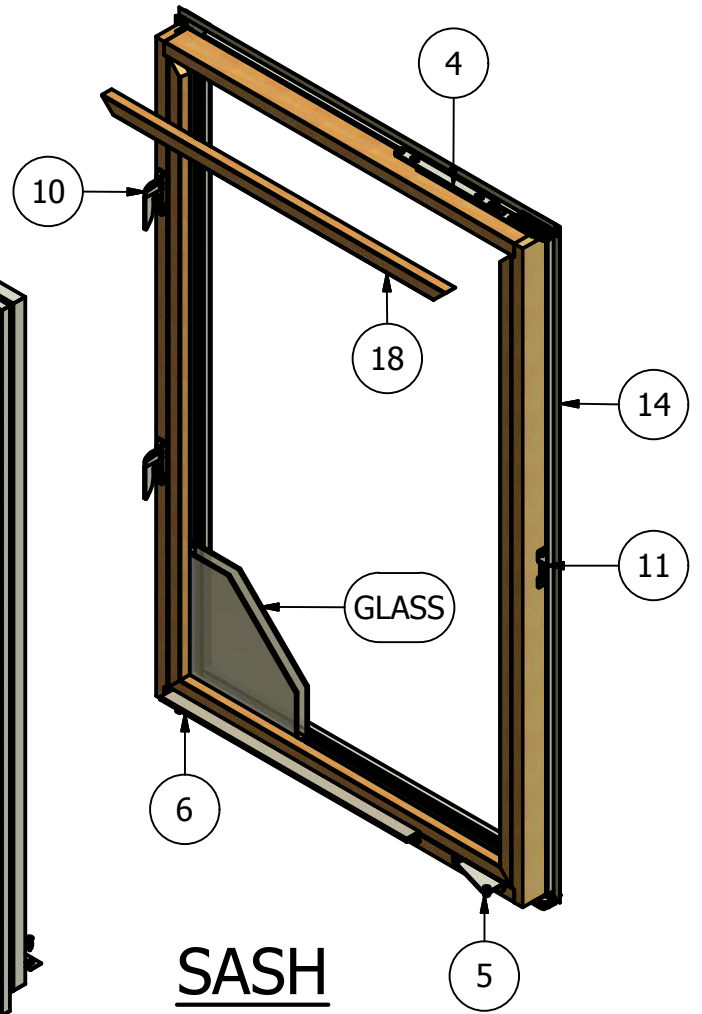

Revive Series Clad Casement (Operating) Parts Identification

FRAME
INTERIOR VIEW

SASH
INTERIOR VIEW

LH SHOWN

Revive Series Clad Casement (Operating) Parts Identification

Image	Item #	Description	Color / Finish / Size	Spec	Old	New SAP
	1	Dual Arm Operator (LH Shown) Used on 20-32 Sizes	Standard	LH	542019	10052934
			Standard	RH	542119	10052936
			Seacoast	LH	542130	10053131
			Seacoast	RH	542131	10053409
		Dyad Operator (LH Shown) Used on 14-16 Sizes	Standard	LH	542021	10052863
			Standard	RH	542121	10052877
			Seacoast	LH	542132	10053274
			Seacoast	RH	542133	10053179
		Operator Screws #8 x 7/8" Screw (Qty.4)	Standard		508150	10053396
			Seacoast		518150	10053400
	2	Traditional Crank Handle & Crank Cover (LH Shown)	Matte Black (After 10/7/16)	LH	553015	10117053
			Black (10/7/16 & Prior)	LH	552015	10055570
			Bronze	LH	552014	10117040
			Champagne	LH	552013	10117048
			Brass	LH	552018	10117050
			Satin Nickel	LH	552017	10117037
			White	LH	552012	10117033
			Oil Rubbed Bronze	LH	552016	10117049
			Faux Bronze	LH	552019	10117041
			For Dyad Operator, Use Opposite Handing	Matte Black (After 10/7/16)	RH	553115
		Black (10/7/16 & Prior)		RH	552115	10056275
		Bronze		RH	552114	10117042
		Champagne		RH	552113	10117051
		Brass		RH	552118	10117043
		Satin Nickel		RH	552117	10117052
		White		RH	552112	10117035
		Oil Rubbed Bronze		RH	552116	10117038
		Faux Bronze	RH	552119	10117034	