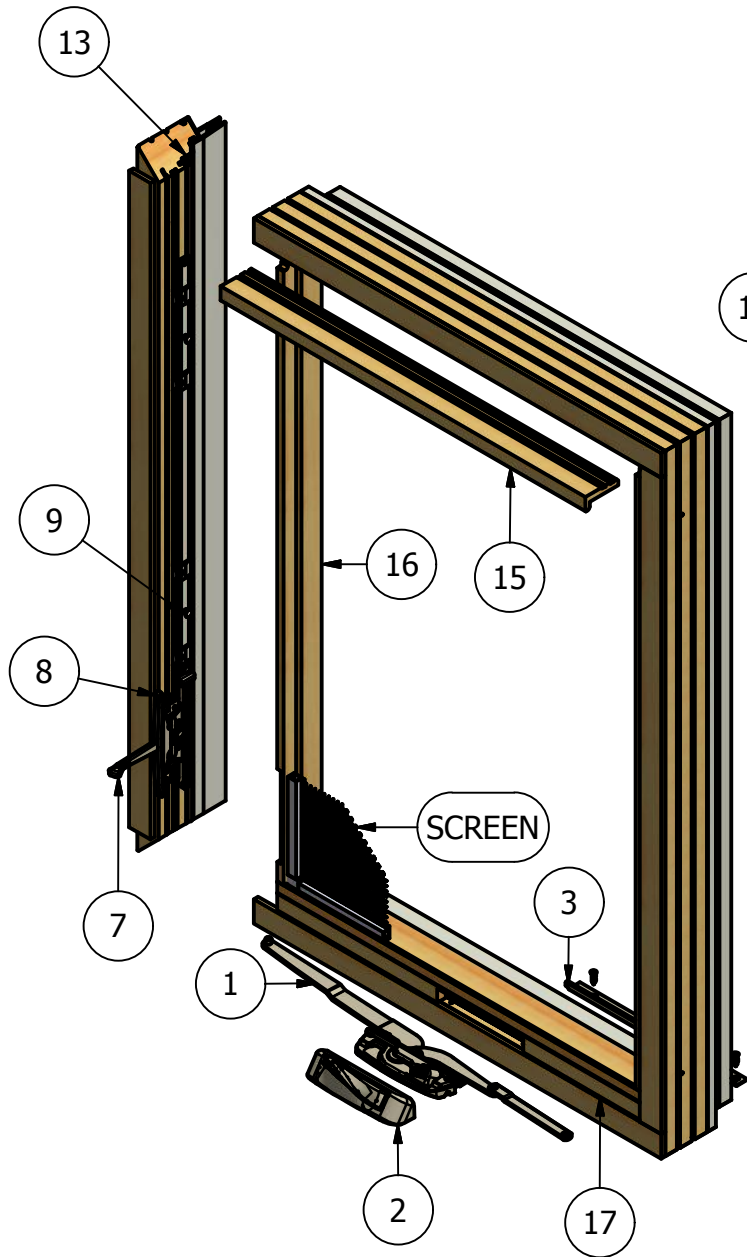

Revive Series Clad Casement (Operating) Parts Identification

FRAME
INTERIOR VIEW

SASH
INTERIOR VIEW

LH SHOWN

Revive Series Clad Casement (Operating) Parts Identification

Image	Item #	Description	Color / Finish / Size	Spec	Old	New SAP
	1	Dual Arm Operator (LH Shown) Used on 20-32 Sizes	Standard	LH	542019	10052934
			Standard	RH	542119	10052936
			Seacoast	LH	542130	10053131
			Seacoast	RH	542131	10053409
		Dyad Operator (LH Shown) Used on 14-16 Sizes	Standard	LH	542021	10052863
			Standard	RH	542121	10052877
			Seacoast	LH	542132	10053274
			Seacoast	RH	542133	10053179
		Operator Screws #8 x 7/8" Screw (Qty.4)	Standard		508150	10053396
			Seacoast		518150	10053400
	2	Traditional Crank Handle & Crank Cover (LH Shown)	Matte Black (After 10/7/16)	LH	553015	10117053
			Black (10/7/16 & Prior)	LH	552015	10055570
			Bronze	LH	552014	10117040
			Champagne	LH	552013	10117048
			Brass	LH	552018	10117050
			Satin Nickel	LH	552017	10117037
			White	LH	552012	10117033
			Oil Rubbed Bronze	LH	552016	10117049
			Faux Bronze	LH	552019	10117041
			For Dyad Operator, Use Opposite Handing	Matte Black (After 10/7/16)	RH	553115
		Black (10/7/16 & Prior)		RH	552115	10056275
		Bronze		RH	552114	10117042
		Champagne		RH	552113	10117051
		Brass		RH	552118	10117043
		Satin Nickel		RH	552117	10117052
		White		RH	552112	10117035
		Oil Rubbed Bronze		RH	552116	10117038
		Faux Bronze	RH	552119	10117034	