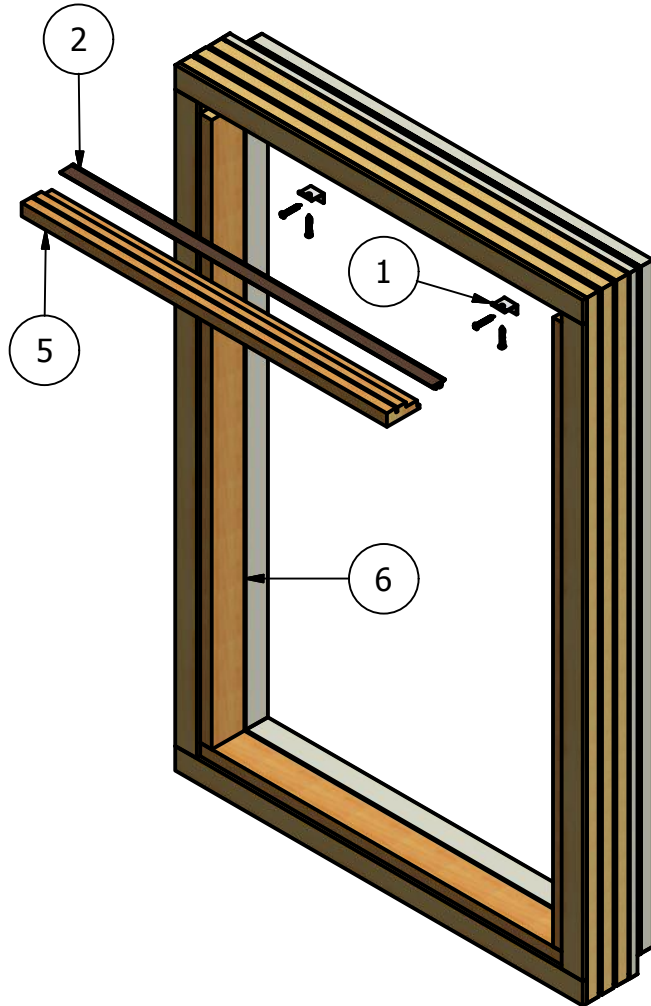

Revive Series Clad Casement (Picture) Parts Identification

FRAME
INTERIOR VIEW

SASH
INTERIOR VIEW

Revive Series

Clad Casement (Picture)

Parts Identification

Image	Item #	Description	Color / Finish / Size	Spec	Old	New SAP
	1	Stationary Connector			2380991	10053220
		Frame Stationary Connector Screws #6 x 1" Screw			550261	10053278
		Sash Stationary Connector Screws #8 x 3/4" Screw			508060	10053262
	2	Frame Weatherstrip (All Four Sides)			531106	10115706
	3	Sash Weatherstrip (Head & Sides)			2380882	10053151
	4	Stationary Shim			478081	10053255
		Installation Screw #8 x 3" (Qty.4)			8016	10055678
		Frame Expander (Head, Sill, & Jambs) (Qty.1)	Sill Angle 0-7 Sill Angle 8+		480027 480019	*See Metal Paint Part List*
<p>Not Shown on Assembly Dwg</p>		Spline			531301	10053268

Revive Series

Clad Casement (Picture)

Parts Identification

Image	Item #	Description	Color / Finish / Size	Spec	Old	New SAP
	5	Head & Sill Stop	10' Pine Lineal 4'-8' Alder Lineal 8'-12' Fir Lineal		2700016 2700016-A 2700016-F	10018943 10018944 10053503
*For sizes not listed, contact your inside sales representative.						
	6	Side Stop	10' Pine Lineal 4'-8' Alder Lineal 8'-12' Fir Lineal		2700016 2700016-A 2700016-F	10018943 10018944 10053503
*For sizes not listed, contact your inside sales representative.						
	7	Glass Stop Glass Stop Tape 1/16" x 5/16" Single Sided Glazing Tape 1/16" x 5/16" Double Faced	8' Pine Lineal 8' Alder Lineal 8' Fir Lineal Black - 3800' Spool Black - 216' Roll		2922300 2922300-A 2922300-F 390520 2381410	10020713 10020714 10020715 10053250 10053152
Not Shown on Assembly Dwg						
	8	Inside Frame Cover	9' Fir Lineal 9' Alder Lineal 14' Pine Lineal		291071-F 291071-A 291071	10020672 10020671 10020670
Not Shown on Assembly Dwg						
	9	Coil Stock 0.019" x 24" x 50' Roll	Bronze / Linen White / Clay Black / Tan		420080 420081 420082	10056180 10055527 10144181
Not Shown on Assembly Dwg						