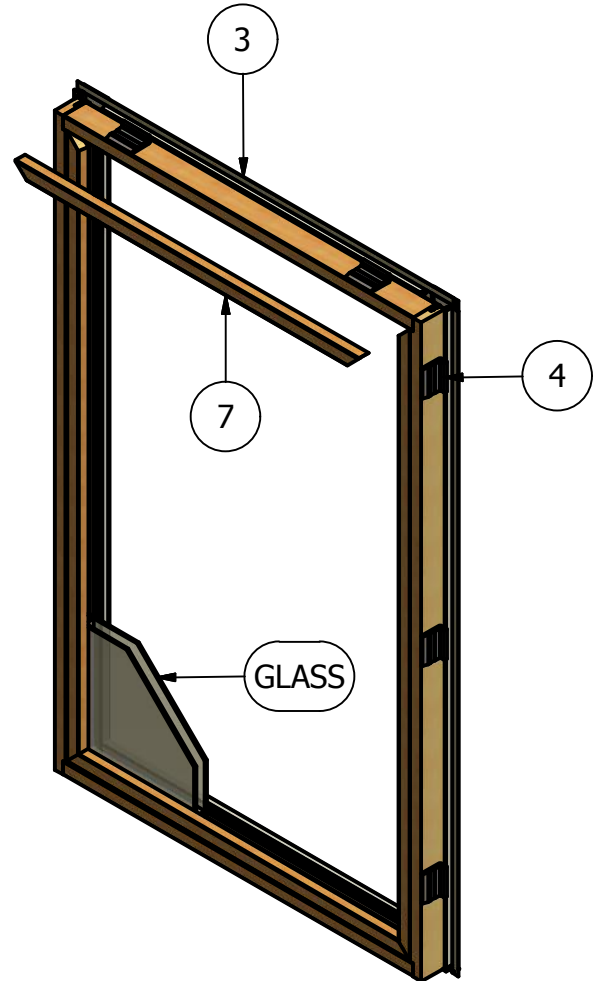

Revive Series Clad Casement (Picture) Parts Identification

FRAME
INTERIOR VIEW

SASH
INTERIOR VIEW

Revive Series

Clad Casement (Picture)

Parts Identification

Image	Item #	Description	Color / Finish / Size	Spec	Old	New SAP
	1	Stationary Connector			2380991	10053220
		Frame Stationary Connector Screws #6 x 1" Screw			550261	10053278
		Sash Stationary Connector Screws #8 x 3/4" Screw			508060	10053262
	2	Frame Weatherstrip (All Four Sides)			531106	10115706
	3	Sash Weatherstrip (Head & Sides)			2380882	10053151
	4	Stationary Shim			478081	10053255
		Installation Screw #8 x 3" (Qty.4)			8016	10055678
		Frame Expander (Head, Sill, & Jambs) (Qty.1)	Sill Angle 0-7 Sill Angle 8+		480027 480019	*See Metal Paint Part List*
<p>Not Shown on Assembly Dwg</p>		Spline			531301	10053268

Revive Series

Clad Casement (Picture)

Parts Identification

Image	Item #	Description	Color / Finish / Size	Spec	Old	New SAP
	5	Head & Sill Stop	10' Pine Lineal 4'-8' Alder Lineal 8'-12' Fir Lineal		2700016 2700016-A 2700016-F	10018943 10018944 10053503
*For sizes not listed, contact your inside sales representative.						
	6	Side Stop	10' Pine Lineal 4'-8' Alder Lineal 8'-12' Fir Lineal		2700016 2700016-A 2700016-F	10018943 10018944 10053503
*For sizes not listed, contact your inside sales representative.						
	7	Glass Stop Glass Stop Tape 1/16" x 5/16" Single Sided Glazing Tape 1/16" x 5/16" Double Faced	8' Pine Lineal 8' Alder Lineal 8' Fir Lineal Black - 3800' Spool Black - 216' Roll		2922300 2922300-A 2922300-F 390520 2381410	10020713 10020714 10020715 10053250 10053152
Not Shown on Assembly Dwg						
	8	Inside Frame Cover	9' Fir Lineal 9' Alder Lineal 14' Pine Lineal		291071-F 291071-A 291071	10020672 10020671 10020670
Not Shown on Assembly Dwg						
	9	Coil Stock 0.019" x 24" x 50' Roll	Bronze / Linen White / Clay Black / Tan		420080 420081 420082	10056180 10055527 10144181
Not Shown on Assembly Dwg						