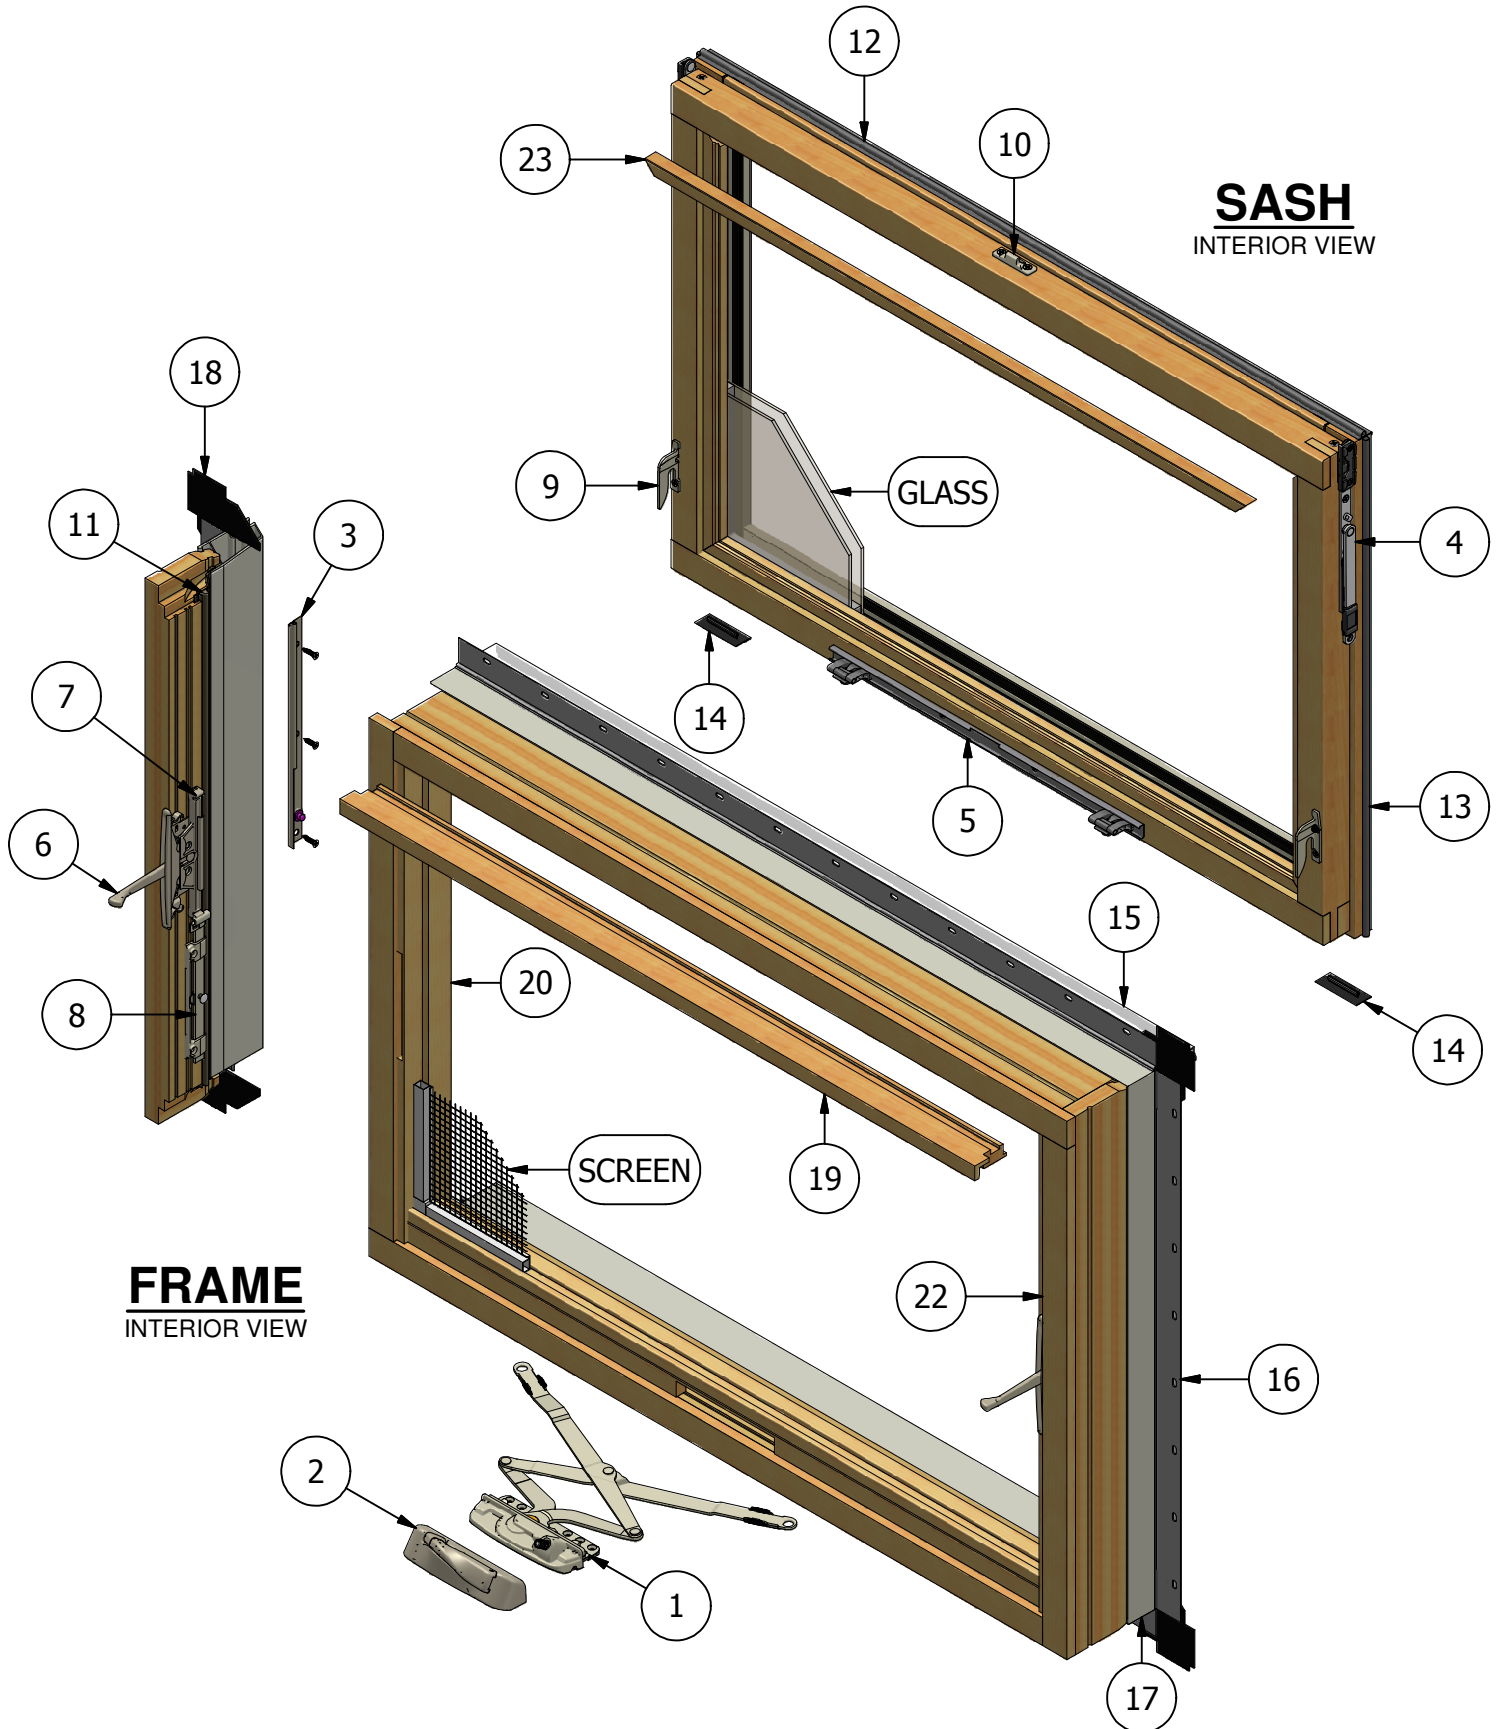

Pinnacle Select Series Clad Awning (Operator) Parts Identification

Pinnacle Select Series Clad Awning (Operator) Parts Identification

Image	Item #	Description	Color / Finish / Size	Spec	Old	New SAP
	1	Operator	Standard Seacoast		542029 542136	10053406 10053107
		Operator Screws #8 x 7/8" Screw (Qty.4)	Standard Seacoast		508150 518150	10053396 10053400
		Operator Clip (April '06 - Current)			31879	10055199
	2	Traditional Crank Handle & Crank Cover (April '06 - Current)	Matte Black (After 10/7/16)		553015	10053421
			Black (10/7/16 & Prior)		552015	10055570
			Bronze		552014	10053280
			Champagne		552013	10053416
			Brass		552018	10053418
			Satin Nickel		552017	10053182
			White		552012	10053095
			Oil Rubbed Bronze		552016	10053417
Faux Bronze		552019	10053281			
 Not Shown on Assembly Dwg		Contemporary Crank Handle & Crank Cover	White		556012	10075609
			Champagne		556013	10075610
			Bronze		556014	10075611
			Black		556015	10075612
			Oil Rubbed Bronze		556016	10075613
			Satin Nickel		556017	10075614
			Brass		556018	10075615
			Faux Bronze		556019	10075616