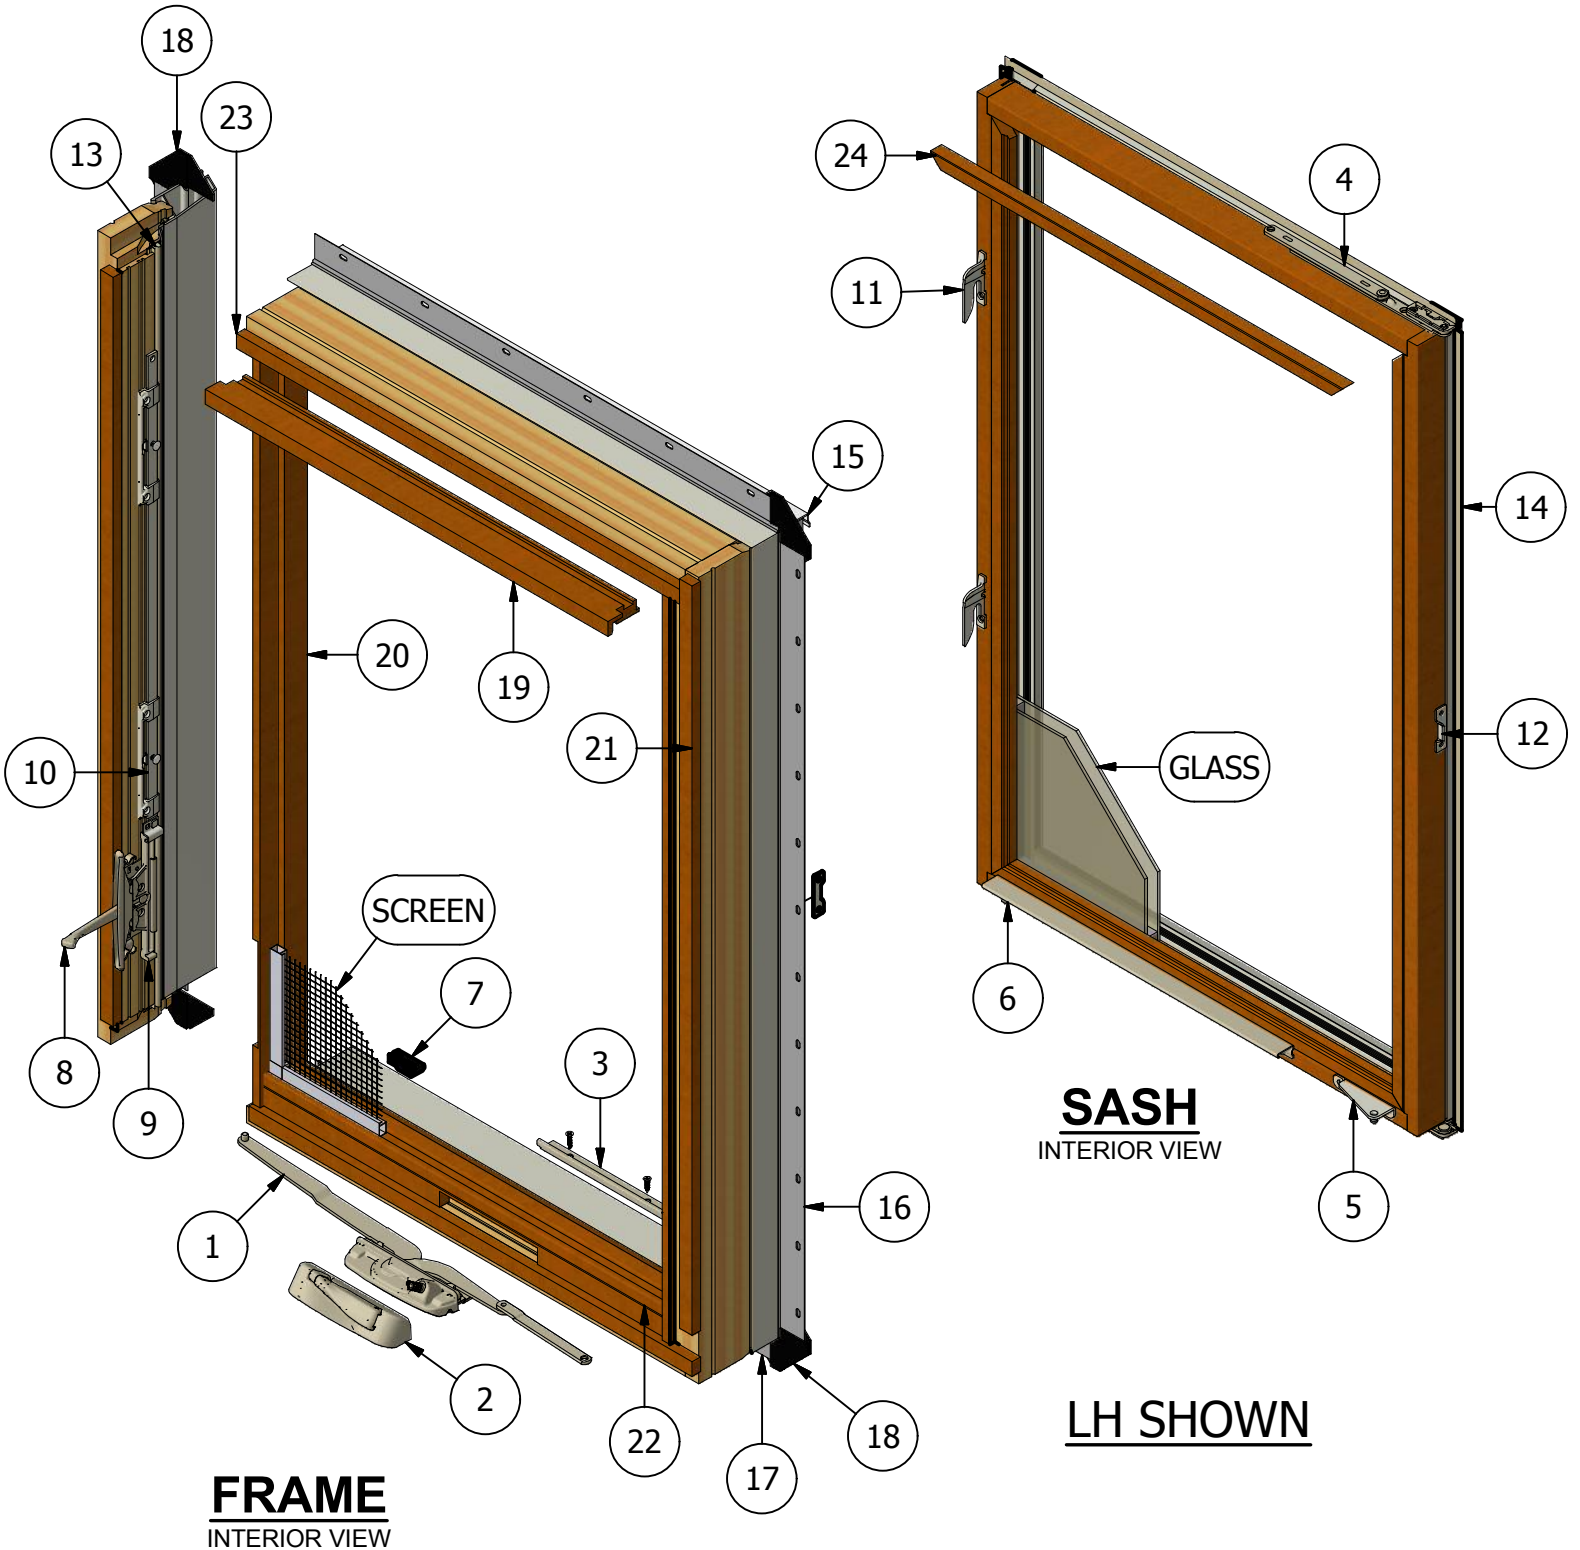

Pinnacle Series

Clad Casement (Operating)

Parts Identification

WINDSOR
WINDOWS & DOORS
A Woodgrain Millwork Company

Pinnacle Series Clad Casement (Operating) Parts Identification

Image	Item #	Description	Color / Finish / Size	Spec	Old	New SAP			
	1	Dual Arm Operator (LH Shown) (April '06 - Current) Used on 20-32 Sizes	Standard Standard Seacoast Seacoast	LH RH LH RH	542019 542119 542130 542131	10052934 10052936 10053131 10053409			
		Dyad Operator (LH Shown) (April '06 - Current) Used on 14-16 Sizes	Standard Standard Seacoast Seacoast	LH RH LH RH	542021 542121 542132 542133	10052863 10052877 10053274 10053179			
		Single Arm Operator (Radius Only)	Standard Standard Seacoast Seacoast	LH RH LH RH	542023 542123 542134 542135	10053177 10053273 10053410 10053275			
		Short Single Arm Operator (Radius Only)	Standard Standard Seacoast Seacoast	LH RH LH RH	542117 542116 570031 570030	10053178 10053407 10053450 10053308			
		Operator Screws #8 x 7/8" Screw (Qty.4)	Standard Seacoast		508150 518150	10053396 10053400			
				Single Arm Operator (June '00 - March '06)	Standard Standard	LH RH	540023 540024	10055218 10056256	
				Dual Hinge Arm Operator (June '00 - March '06)	Standard Standard	LH RH	540037 540038	10056260 10055047	
				Egress Hinge Arm Operator (June '00 - March '06) (Not Shown)	Standard Standard	LH RH	540019 540020	10055560 10056255	
				Operator Screws #8 x 7/8" Screw			508150	10053396	
				Not Shown on Assembly Dwg					