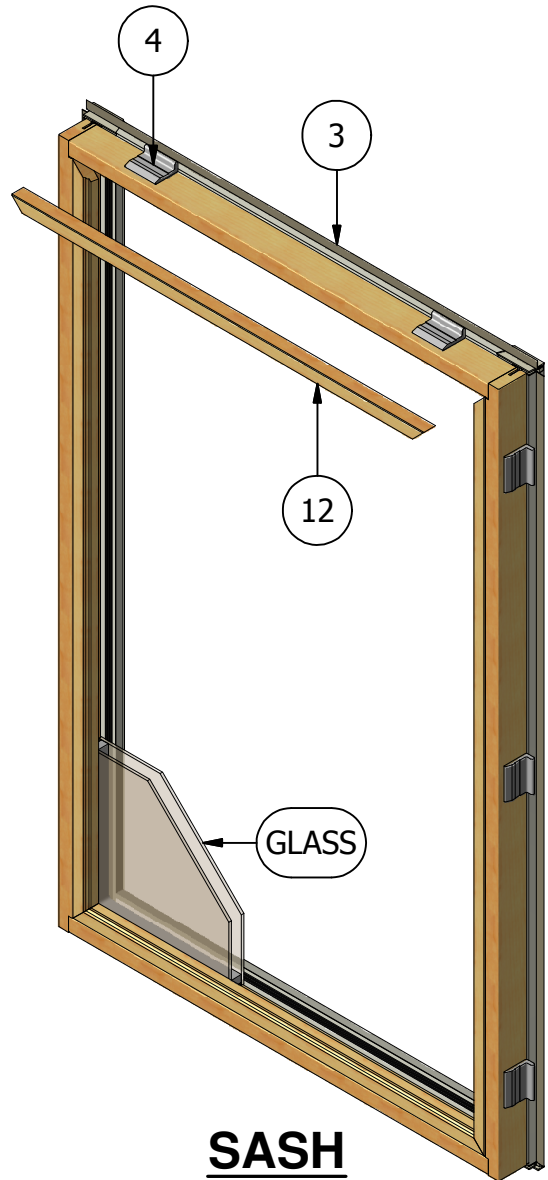

WINDSOR
WINDOWS & DOORS
A Woodgrain Millwork Company

Pinnacle Series Clad Casement (Picture) Parts Identification

WINDSOR
WINDOWS & DOORS
A Woodgrain Millwork Company

Pinnacle Series

Clad Casement (Picture)

Parts Identification

Image	Item #	Description	Color / Finish / Size	Spec	Part #
	1	Stationary Connector Frame Stationary Connector Screws #6 x 1" Screw Sash Stationary Connector Screws #8 x 3/4" Screw			2380991 550261 508060
	2	Frame Weatherstrip (All Four Sides)			531105
	3	Sash Weatherstrip (Head & Sides)			2380881
	4	Stationary Shim			478081
	5	Clear Drip Cap	14' Lineal Length		471005
	6	Side Nail Fin	14' Lineal Length		460015
	7	Sill Nail Fin	14' Lineal Length		460020
	8	Nail Fin Gasket	4 per Sheet		490013

WINDSOR
WINDOWS & DOORS
A Woodgrain Millwork Company

Pinnacle Series

Clad Casement (Picture)

Parts Identification

Image	Item #	Description	Color / Finish / Size	Spec	Part #
	9	Head & Sill Picture Sash Stop (September '07 - Current)	14" Pine (Glass Size) 16" Pine 20" Pine 24" Pine 26" Pine 32" Pine 38" Pine 44" Pine 50" Pine 56" Pine 68" Pine 10' Pine Lineal 8' Alder Lineal 12' Fir Lineal		2530030 2530040 2530031 2530032 2530033 2530034 2530035 2530036 2530037 2530038 2530039 2530102 2530102-A 2530102-F
 Not Shown on Assembly Dwg		Contemporary Head & Sill Picture Sash Stop	10' Pine Lineal 4'-8' Alder Lineal 8'-12' Fir Lineal		2700016 2700016-A 2700016-F *For sizes not listed, contact your inside sales representative.
 Not Shown on Assembly Dwg		Contemporary Hinge Side Picture Sash Stop	4'-8' Pine Lineal 4'-8' Alder Lineal 8'-12' Fir Lineal		2700015 2700015-A 2700015-F *For sizes not listed, contact your inside sales representative.
 Not Shown on Assembly Dwg		Head & Sill Picture Sash Stop (June '00 - August '07)	14" Pine (Glass Size) 16" Pine 20" Pine 24" Pine 26" Pine 32" Pine 38" Pine 44" Pine 56" Pine 68" Pine 10' Pine Lineal 8' Alder Lineal		2500030 2370645 2500031 2500032 2500033 2500034 2500035 2500036 2500038 2500039 2500102 2500102-A