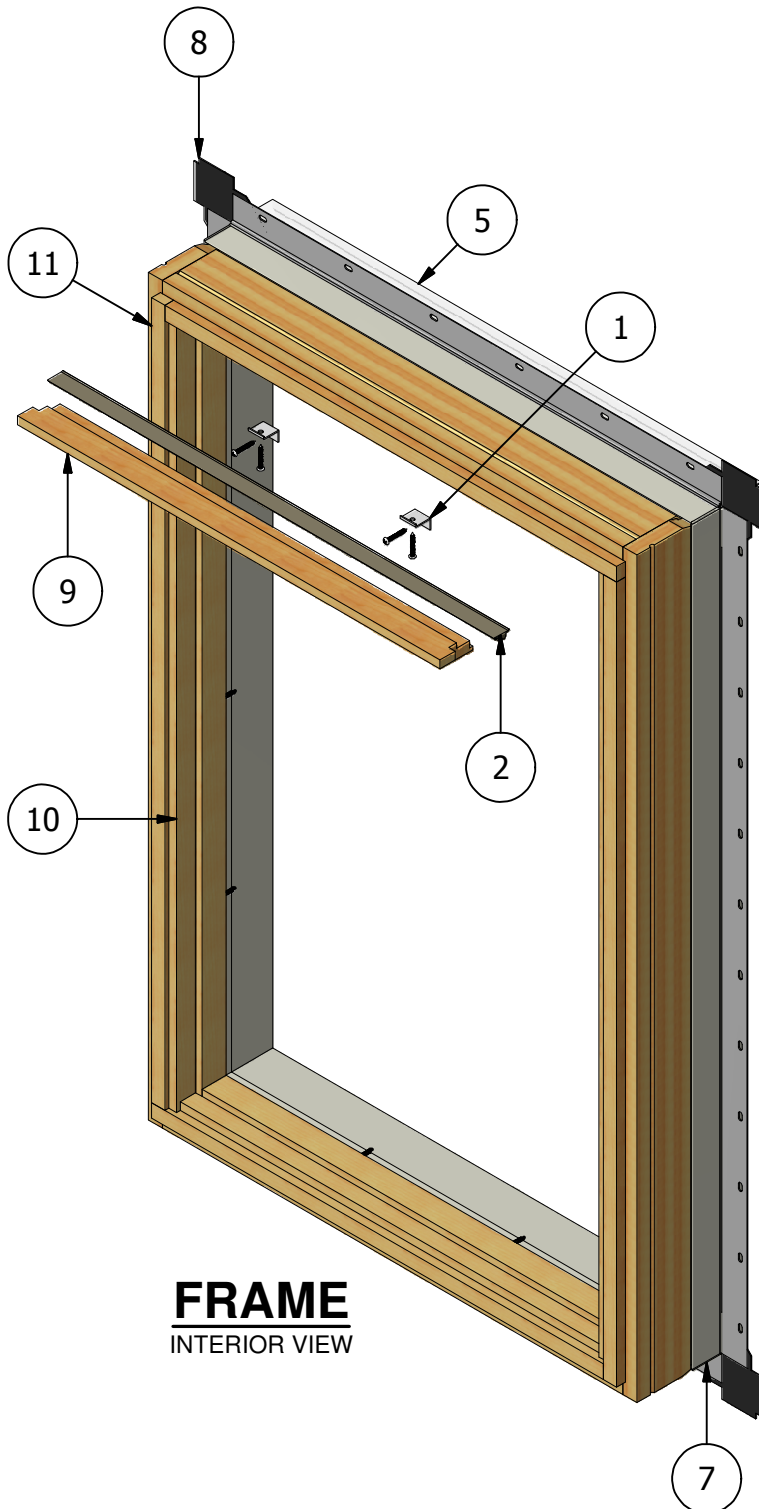

WINDSOR
WINDOWS & DOORS
A Woodgrain Millwork Company

Pinnacle Series Clad Casement (Picture) Parts Identification

WINDSOR
WINDOWS & DOORS
A Woodgrain Millwork Company

Pinnacle Series

Clad Casement (Picture)

Parts Identification

Image	Item #	Description	Color / Finish / Size	Spec	Part #
	1	Stationary Connector Frame Stationary Connector Screws #6 x 1" Screw Sash Stationary Connector Screws #8 x 3/4" Screw			2380991 550261 508060
	2	Frame Weatherstrip (All Four Sides)			531105
	3	Sash Weatherstrip (Head & Sides)			2380881
	4	Stationary Shim			478081
	5	Clear Drip Cap	14' Lineal Length		471005
	6	Side Nail Fin	14' Lineal Length		460015
	7	Sill Nail Fin	14' Lineal Length		460020
	8	Nail Fin Gasket	4 per Sheet		490013

WINDSOR
WINDOWS & DOORS
A Woodgrain Millwork Company

Pinnacle Series

Clad Casement (Picture)

Parts Identification

Image	Item #	Description	Color / Finish / Size	Spec	Part #
	9	Head & Sill Picture Sash Stop (September '07 - Current)	14" Pine (Glass Size) 16" Pine 20" Pine 24" Pine 26" Pine 32" Pine 38" Pine 44" Pine 50" Pine 56" Pine 68" Pine 10' Pine Lineal 8' Alder Lineal 12' Fir Lineal		2530030 2530040 2530031 2530032 2530033 2530034 2530035 2530036 2530037 2530038 2530039 2530102 2530102-A 2530102-F
 Not Shown on Assembly Dwg		Contemporary Head & Sill Picture Sash Stop	10' Pine Lineal 4'-8' Alder Lineal 8'-12' Fir Lineal		2700016 2700016-A 2700016-F *For sizes not listed, contact your inside sales representative.
 Not Shown on Assembly Dwg		Contemporary Hinge Side Picture Sash Stop	4'-8' Pine Lineal 4'-8' Alder Lineal 8'-12' Fir Lineal		2700015 2700015-A 2700015-F *For sizes not listed, contact your inside sales representative.
 Not Shown on Assembly Dwg		Head & Sill Picture Sash Stop (June '00 - August '07)	14" Pine (Glass Size) 16" Pine 20" Pine 24" Pine 26" Pine 32" Pine 38" Pine 44" Pine 56" Pine 68" Pine 10' Pine Lineal 8' Alder Lineal		2500030 2370645 2500031 2500032 2500033 2500034 2500035 2500036 2500038 2500039 2500102 2500102-A