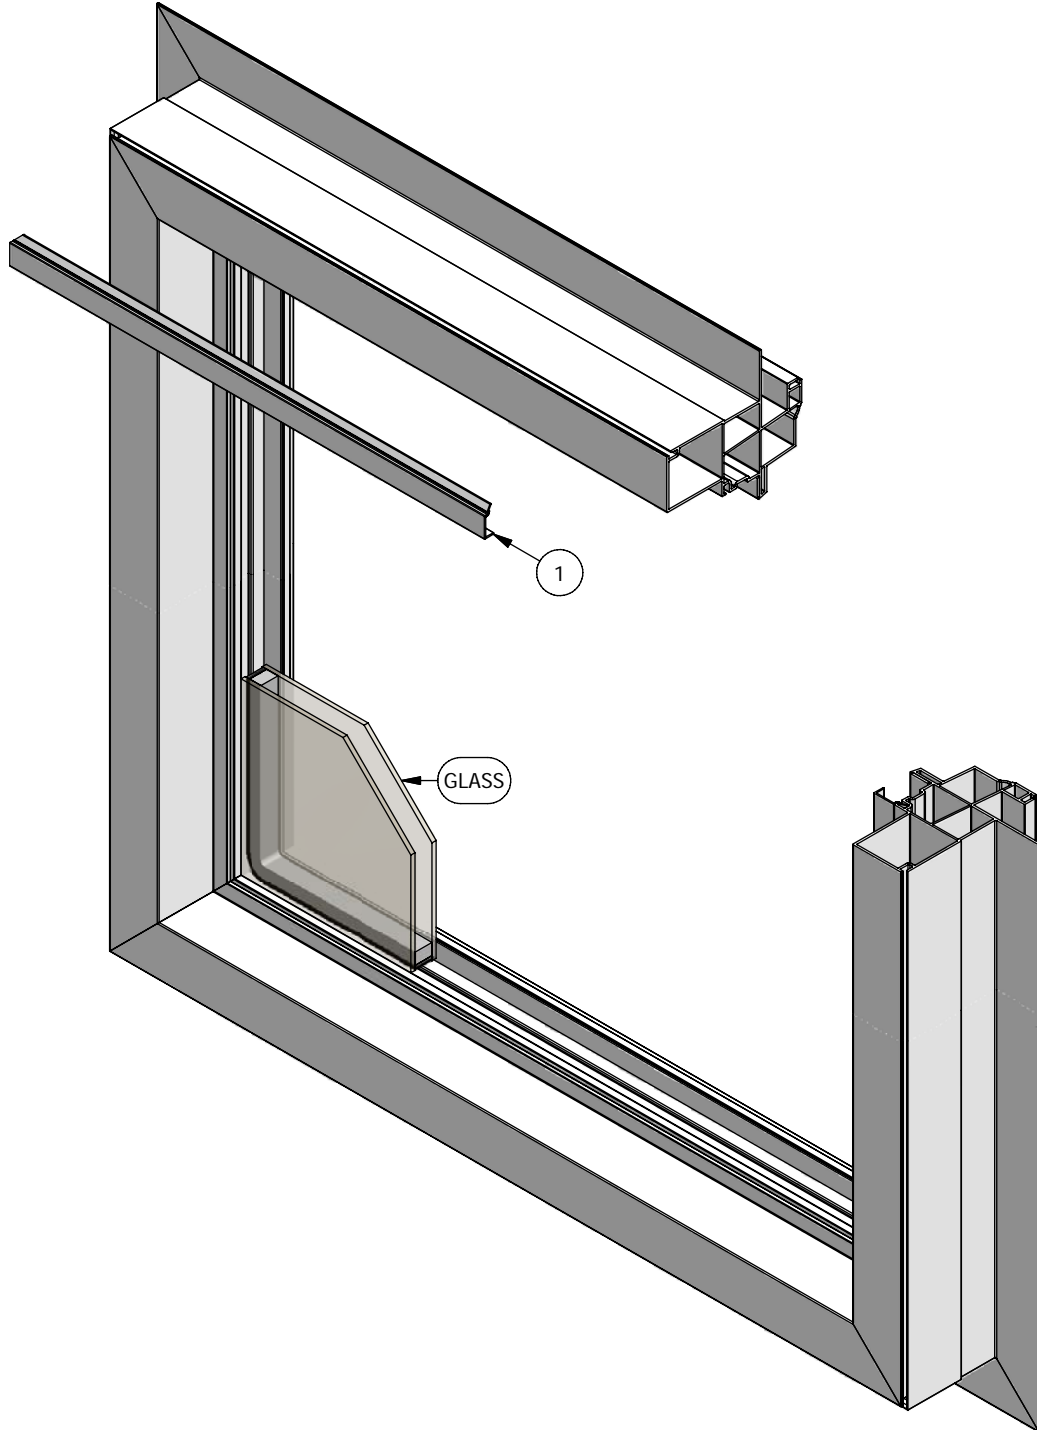

Next Dimension Classic Series

Double Hung (Fixed)

Parts Identification

Next Dimension Classic Series

Double Hung (Fixed)

Parts Identification

Image	Item #	Description	Color / Finish	Spec	Old	New SAP
	1	Glazing Bead	White Clay Bronze Black Tan Ivory Cinnamon Green White	16'	920009 920044 920009-BZ 920009-BK 920009-T 920009-I 920009-C 920009-G 920009-W	10055282 10054413 10116681 10116682 10116678 10116680 10116679 10116676 10116677
No Image	2	Glazing Tape 1/16" x 1/2"	White	216' Roll	394100	10055200
No Image		Weep Cover	White Clay Black		941019 941020 941026	10054762 10054432 10115568