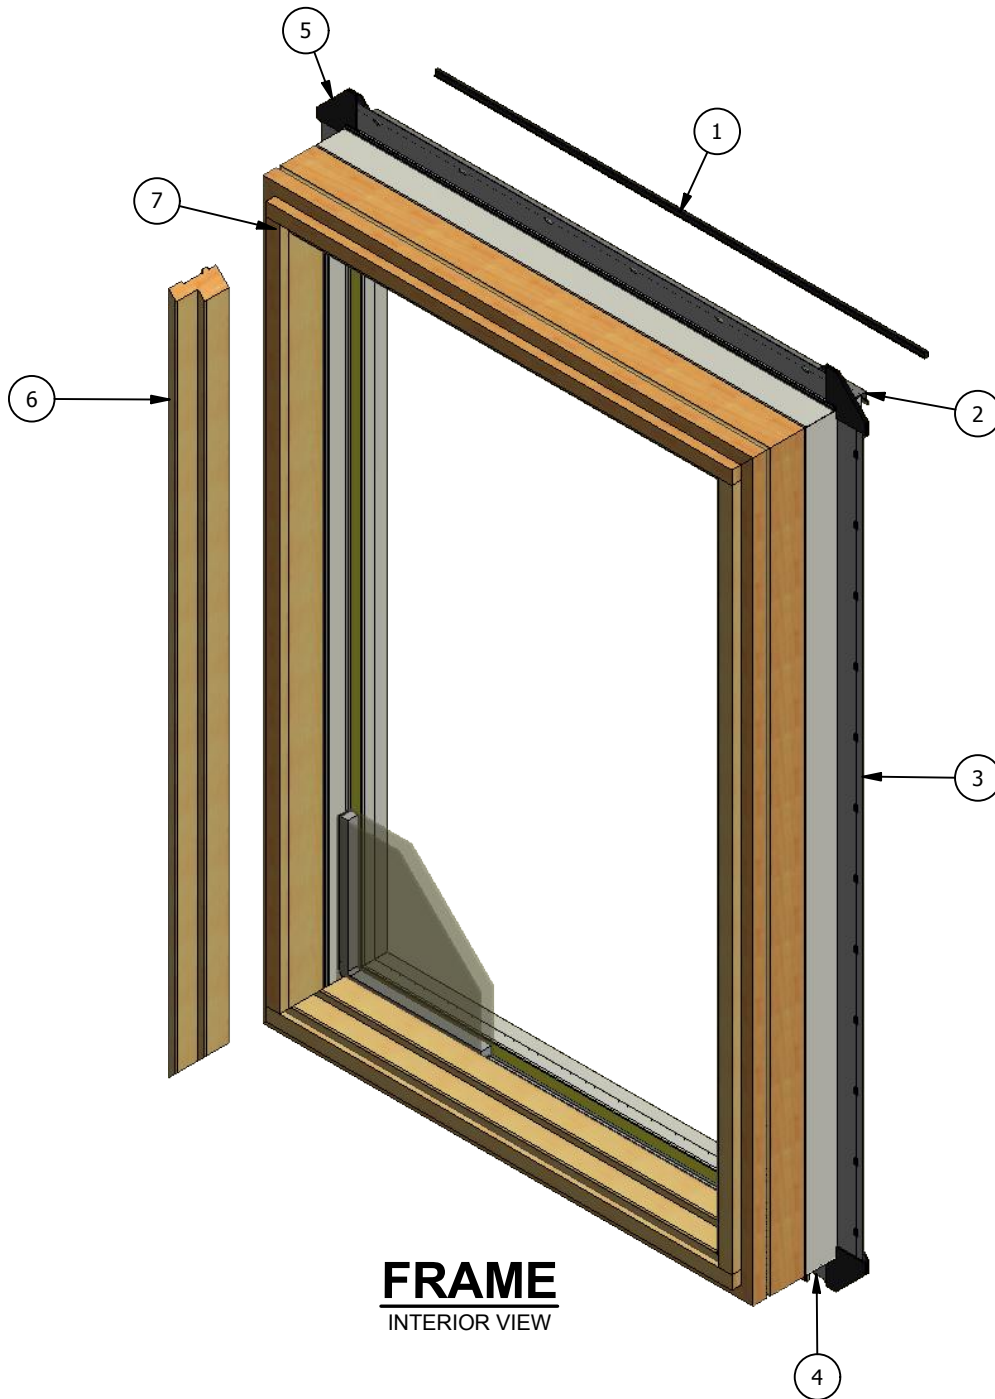

Pinnacle Series

Clad Direct Set

Parts Identification

Pinnacle Series

Clad Direct Set

Parts Identification

Image	Item #	Description	Color / Finish / Size	Spec	Old	New SAP
	1	Frame Weatherstrip			2370074	10055314
	2	Drip Cap	14' Lineal Length		471005	10053169
	3	Side Nail Fin	14' Lineal Length		460015	10053253
	4	Sill Nail Fin	14' Lineal Length		460020	10053126
	5	Nail Fin Gasket	4 per Sheet		490013	10053171
	6	Traditional Inside Stop (All Four Sides) (Pre-July, 2016 Contemporary Stop)	11' Pine Lineal 8' Alder Lineal 8' Fir Lineal		2922301 2922301-A 2922301-F	10020717 10020718 10020719
		Contemporary Inside Stop (All Four Sides)	10' Pine Lineal 8' Alder Lineal 16' Alder Lineal 8'-12' Fir Lineal		2700032 2700032-A 2700033-A 2700032-F	10018954 10018955 10018956 10057386
Not Shown on Assembly Dwg		Glass Stop Tape 1/16" x 1/2" Single Sided	Black - 100 ft Roll		390531	10055523

Pinnacle Series

Clad Direct Set

Parts Identification

Image	Item #	Description	Color / Finish / Size	Spec	Old	New SAP
	7	Jamb Extension 7/16" (4-9/16" OA Width)	10' Pine Lineal 8' Alder Lineal 6' Fir Lineal		291018 291018-A 291018-F	10020646 10020647 10020648
		Jamb Extension 7/16" Full Width (4-9/16" OA Width)	10' Pine Lineal 8' Alder Lineal 6' Fir Lineal		291065 291065-A 291065-F	10020664 10020665 10053572
		Jamb Extension 1-1/8" (5-1/4" OA Width)	10' Pine Lineal		291020	10020649
		Jamb Extension 2" (6-1/8" OA Width)	11' Pine Lineal 8' Alder Lineal 8' Fir Lineal		140103 140103-A 140103-F	10016101 10016102 10053601
		Jamb Extension 2-7/16" (6-9/16" OA Width)	16' Pine Lineal 8' Alder Lineal 6' Fir Lineal		291022 291022-A 291022-F	10020650 10020651 10020652
		Jamb Extension 3-1/8" (7-1/4" OA Width)	10' Pine Lineal 8' Alder Lineal 6' Fir Lineal		291024 291024-A 291024-F	10020654 10020655 10053669