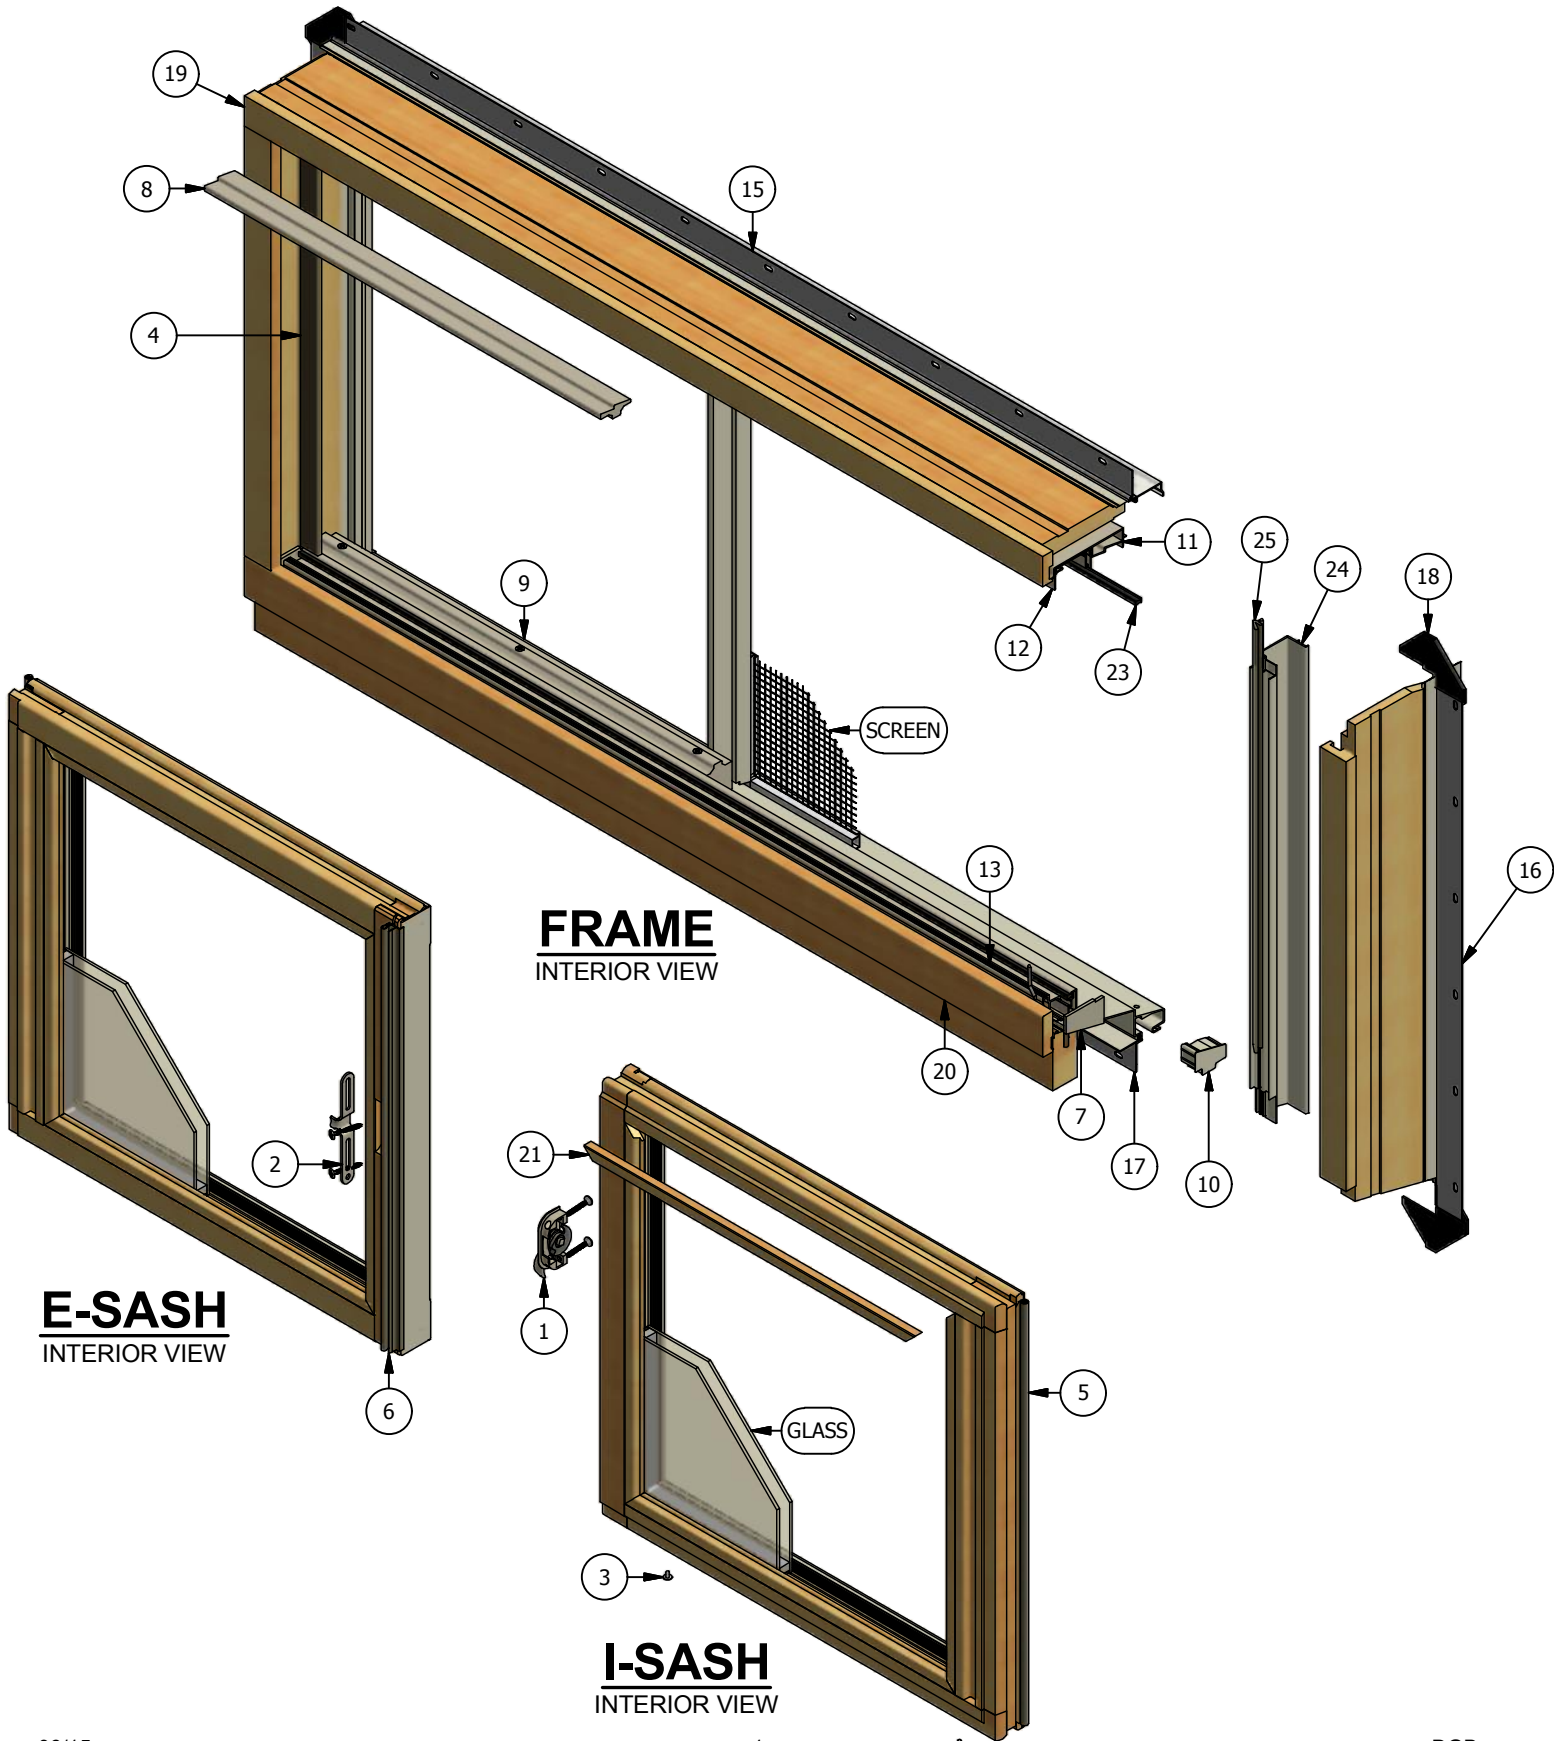

Pinnacle Series

Clad Glide-By

Parts Identification

Pinnacle Series

Clad Glide-By

Parts Identification

Image	Item #	Description	Color / Finish / Size	Spec	Part #
	1	Lock with Screws	White Champagne Bronze Oil Rubbed Brz Satin Nickel Brass Black Faux Bronze		2382700 2382701 2382702 2382703 2382704 2382705 2382706 2382734
	2	Keeper with Screws	White Champagne Bronze Oil Rubbed Brz Satin Nickel Brass Black Faux Bronze		2382710 2382711 2382712 2382713 2382714 2382715 2382716 2382735
	3	Glide Pad (2 Per Sash)			2381645
	4	Parting Stop	Beige - 4' Lineal	Lineal	531209
	5	End Rail Weatherstrip			2381375
	6	Check Rail Weatherstrip	6' Lineal Length - Beige 6' Lineal Length - Black		2381659 2381709
	7	Sill Track Gasket			2381640

Pinnacle Series

Clad Glide-By

Parts Identification

Image	Item #	Description	Color / Finish / Size	Spec	Part #
	8	Head Filler Block	Contact you sales representative for color options.		
	9	Setting Block	Contact you sales representative for color options.		
	10	Sill End Plug (LH Shown)	White	LH	530038
				RH	530041
			Bronze	LH	530039
				RH	530042
			Tan	LH	530040
				RH	530053
			Ivory	LH	531082
				RH	531083
			Hunter Green	LH	530058
				RH	530059
			Black	LH	530054
				RH	530055
			Cinnamon	LH	530056
				RH	530057
	11	Head Cover	Contact you sales representative for color options.		
	12	Head Pocket	Contact you sales representative for color options.		
	13	Sill Track	12' Lineal Length		2381675
	14	Sill Pocket	Contact you sales representative for color options.		