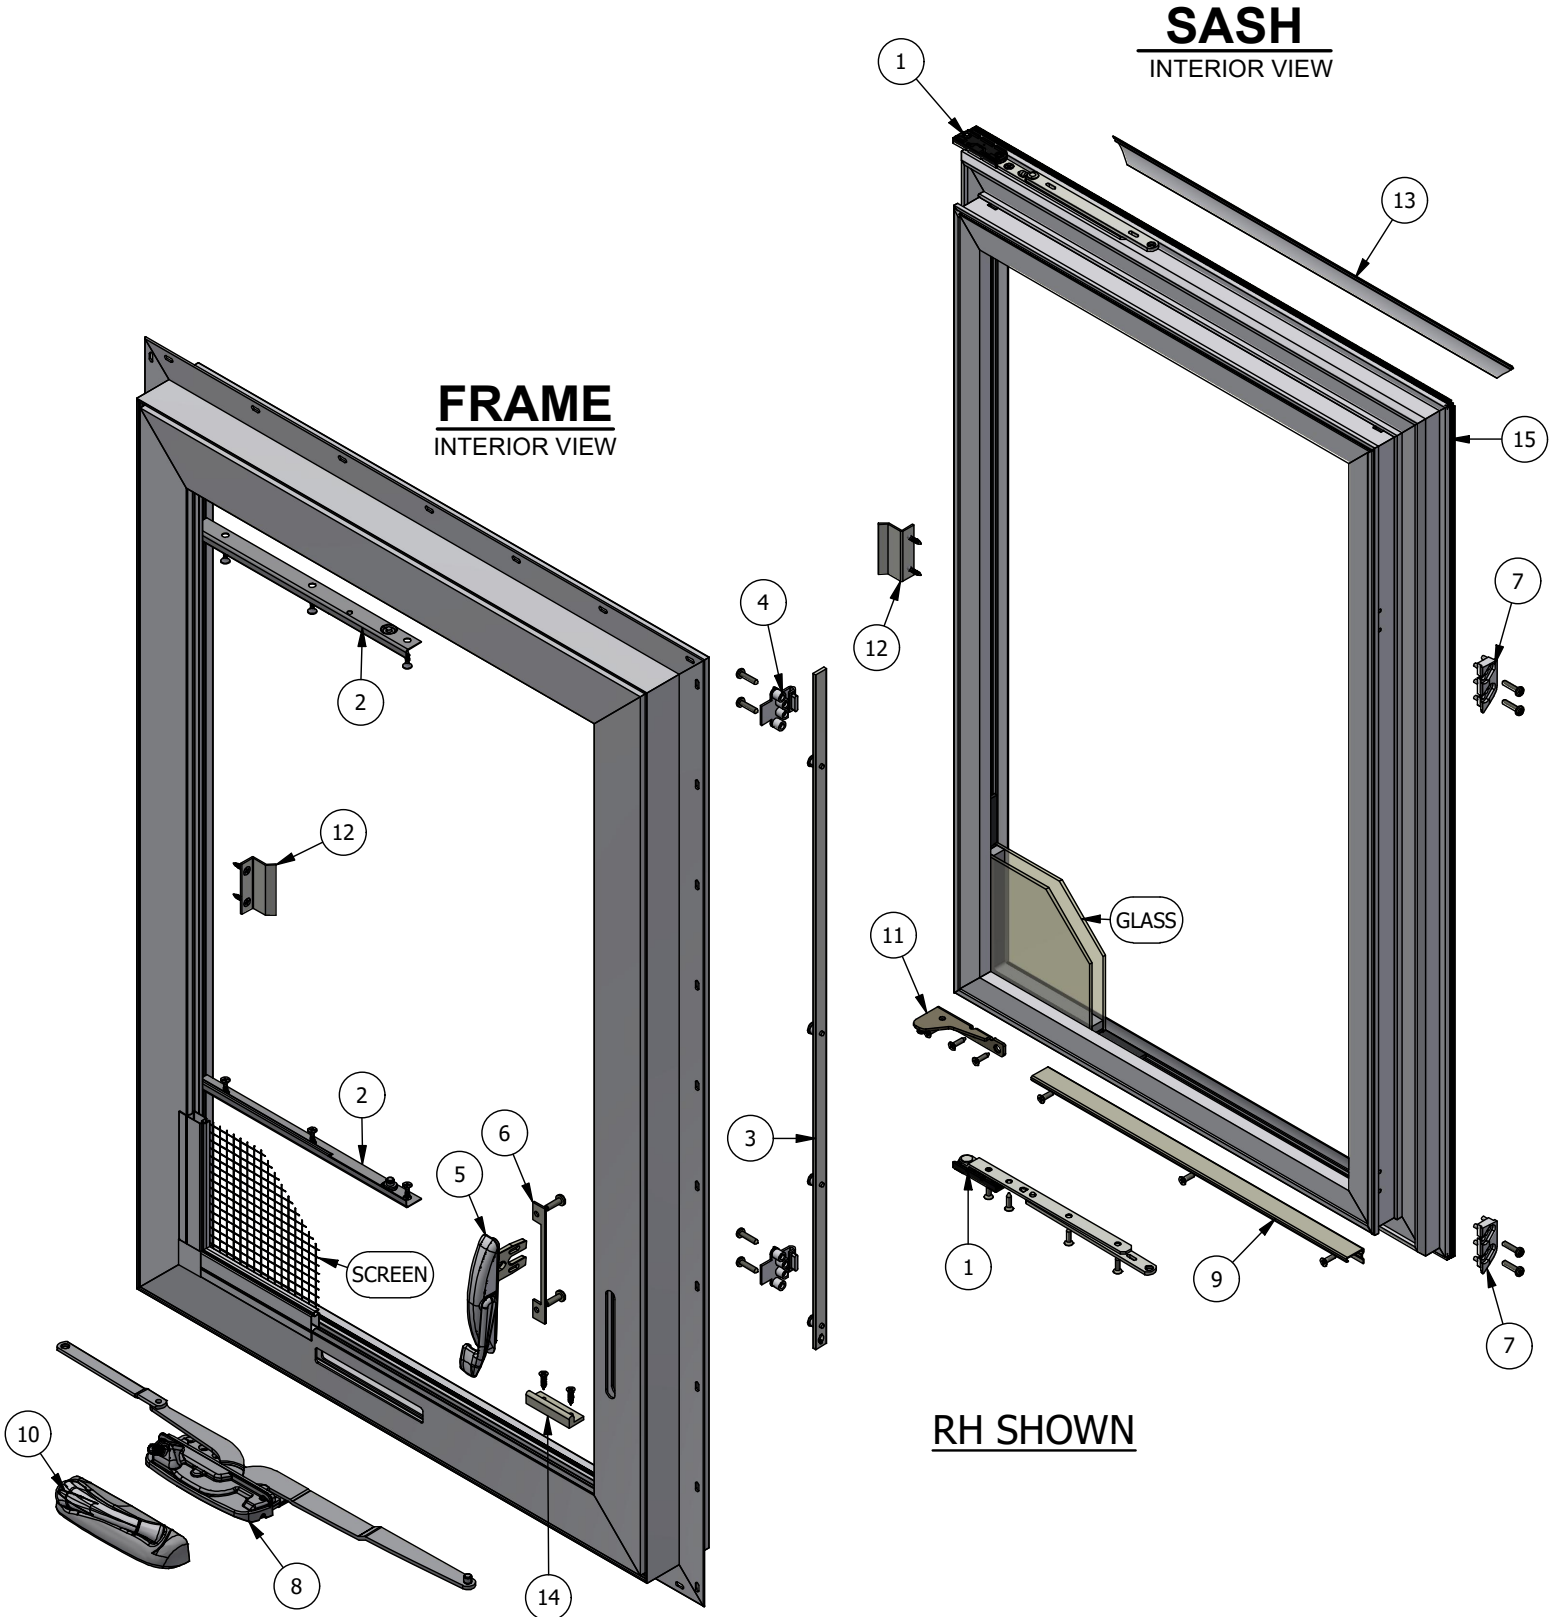

Next Dimension Signature Series Casement (Operating) Parts Identification

WINDSOR
WINDOWS & DOORS
A Woodgrain Millwork Company

Next Dimension Signature Series Casement (Operating) Parts Identification

Image	Item #	Description	Color / Finish	Spec	Old	New SAP
	1	Hinge Arm (Prior to Aug 2022)	Standard LL/UR (lower left/upper right) UL/LR (upper left/lower right) Egress LL/UR (lower left/upper right) UL/LR (upper left/lower right)		562003 562004 562005 562006	10052938 10052899 10052939 10052878
		Hinge Arm (Aug 2022 to Current)	Standard LL/UR (lower left/upper right) UL/LR (upper left/lower right) Egress LL/UR (lower left/upper right) UL/LR (upper left/lower right)		462003 462004 462005 462006	10090084 10090109 10090107 10090081
		Hinge Screws #7 x 5/8" Screw (Qty 4)			508050	10055536
	2	Hinge Track (Prior to Aug 2022)	LL/UR (lower left/upper right) UL/LR (upper left/lower right)		542040 542045	10052935 10052897
		Hinge Track (Aug 2022 to Current)	LL/UR (lower left/upper right) UL/LR (upper left/lower right)		442040 442045	10090090 10090064
		Hinge Track Screws Prior Aug 2022 #7x 1/2" Screw (Qty 3) Aug 2022 to Current #7x 1/2" Screw (Qty 5)			508165	10055538
	3	Tie Bar	18" (R.O. Height) 24" 30" 36" 42" 48" 54" 60" 66" 72"		558055 558060 558070 558075 558085 558180 558185 558190 558195 558196	10057814 10054339 10054340 10054202 10054611 10054343 10054205 10054781 10054344 10054689