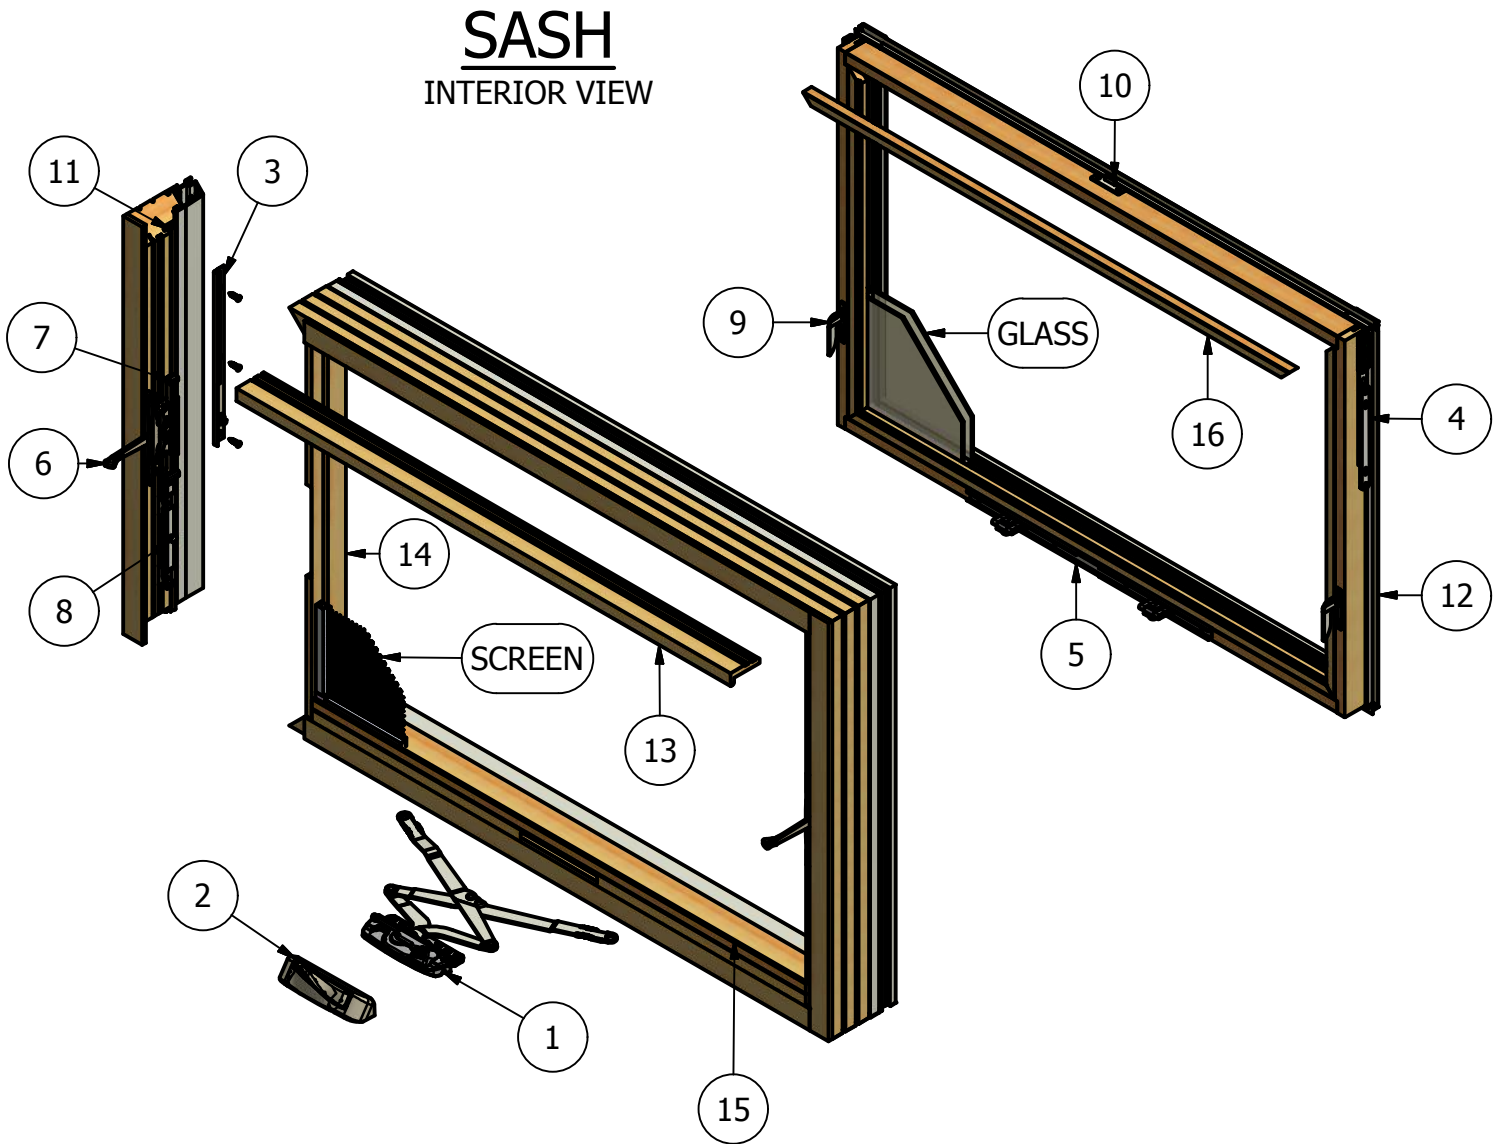

## Clad Casement 3 1/4" Frame (Awning)

### Parts Identification

**FRAME**  
INTERIOR VIEW