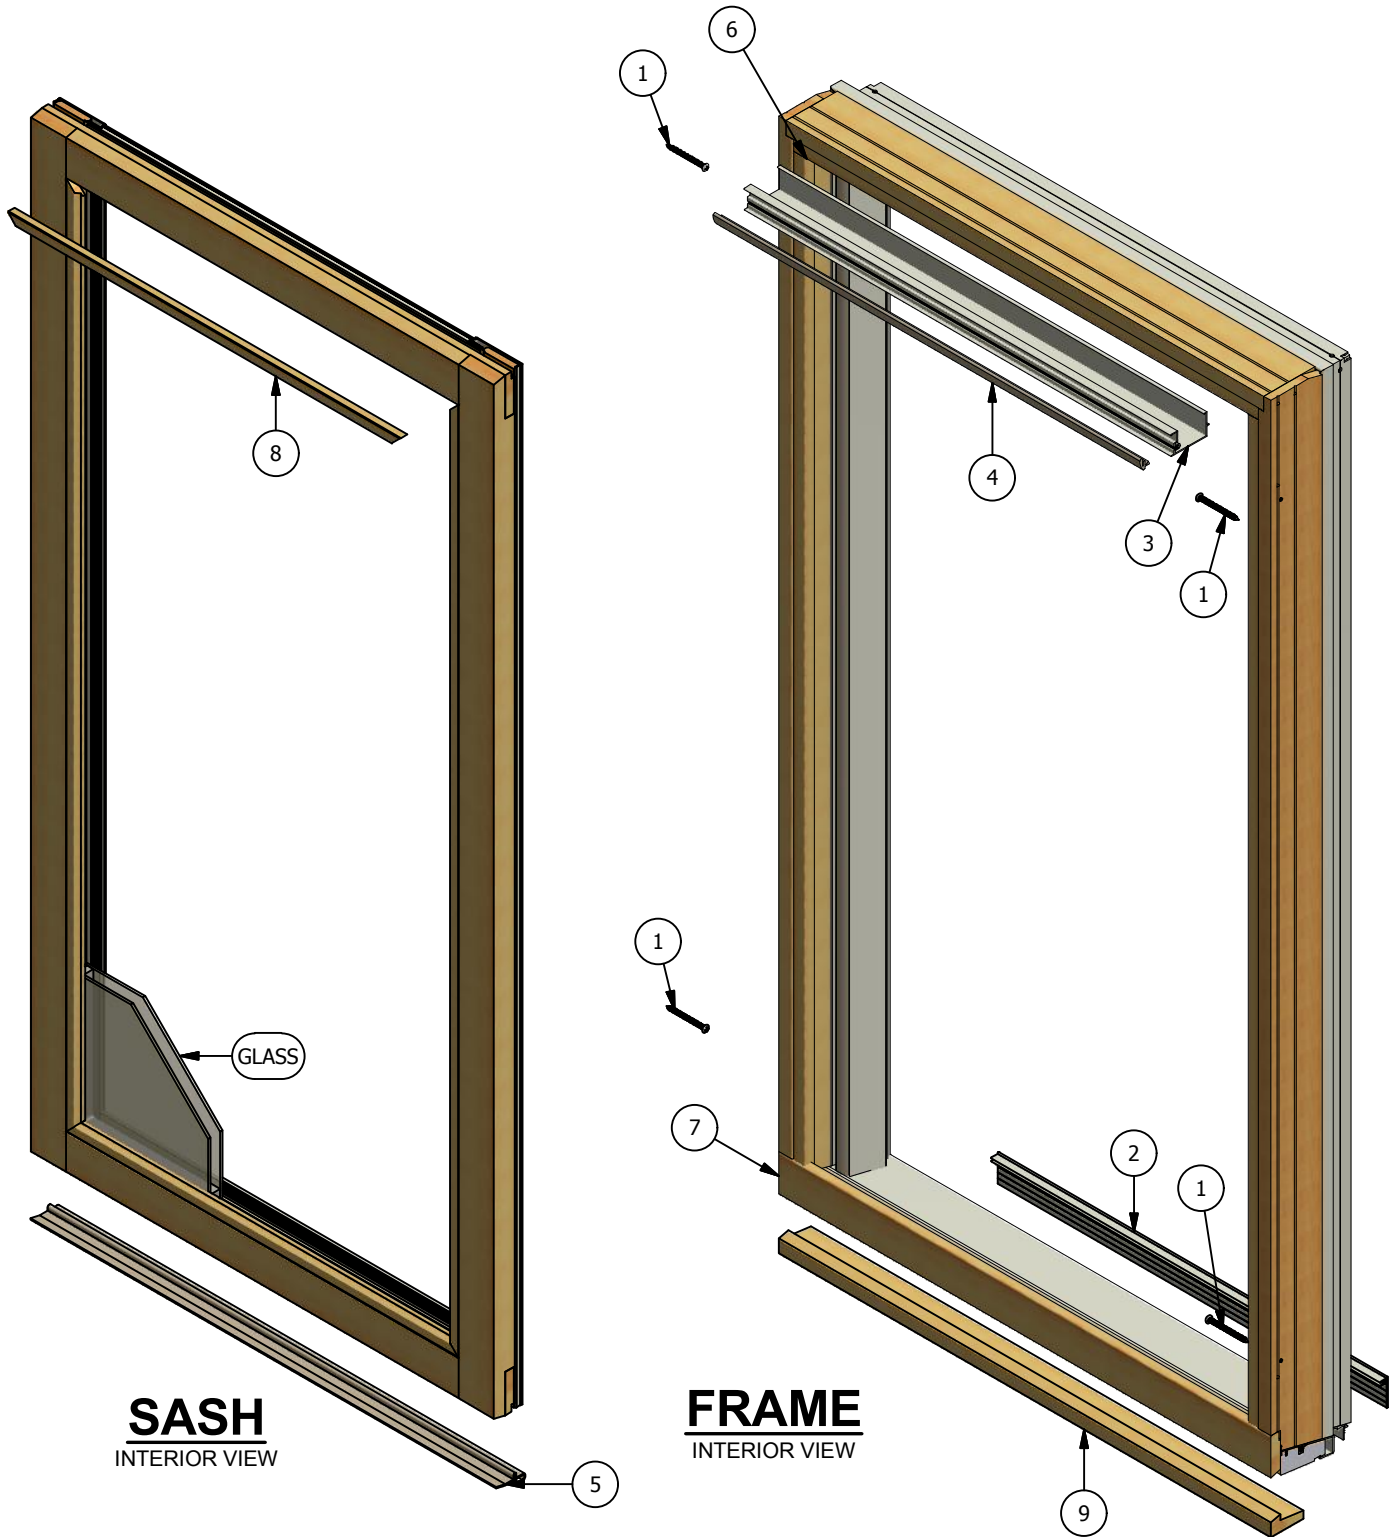

Revive Series Clad Double Hung (Picture) Parts Identification

SASH
INTERIOR VIEW

FRAME
INTERIOR VIEW

Revive Series Clad Double Hung (Picture) Parts Identification

Image	Item #	Description	Color / Finish / Size	Spec	Old	New SAP
	1	Installation Screw #8 x 2-1/2" (Qty. 4)			500035	10056192
	2	Frame Expander (Head, Sill, & Jambs)			480027	*See Metal Paint Part List*
	3	Jamb Cover	Mill Finish	10'	583024	10057621
	4	Head & Jamb Cover Weatherstrip	Beige		2384183	10120537
	5	Picture Setting Block	Bronze Beige	12' 12'	2381639 2381575	10055827 10055345

Revive Series Clad Double Hung (Picture) Parts Identification

Image	Item #	Description	Color / Finish / Size	Spec	Old	New SAP
	6	Head & Side Inside Stop	9' Fir 9' Alder 9' Pine		584010-F 584010-A 584010	10024249 10024248 10024244
	7	Sill Inside Stop	10' Pine Lineal 11' Pre-Finished Lineal 11' Alder Lineal 8' Fir Lineal		2530200 2530201 2530200-A 2530200-F	10017946 10017947 10044693 10057385
	8	Glass Stop	8' Pine Lineal 8' Alder Lineal 6' Fir Lineal		2381090 2381090-A 2381090-F	10017516 10017517 10017518
		Contemporary Glass Stop	8' Pine Lineal 8' Alder Lineal 6' Fir Lineal		2922303 2922303-A 2922303-F	10020721 10020722 10057394
Not Shown on Assembly Dwg		Glazing Tape 1/16" x 3/16" Double Faced	Black - 216 ft Roll		2381420	10055818
	9	Zero Degree Sill Setting Block	Pine	14'	584012	10028281
		Coil Stock 0.019" x 24" x 50' Roll	Bronze / Linen White / Clay Black / Tan		420080 420081 420082	10056180 10055527 10144181
Not Shown on Assembly Dwg						