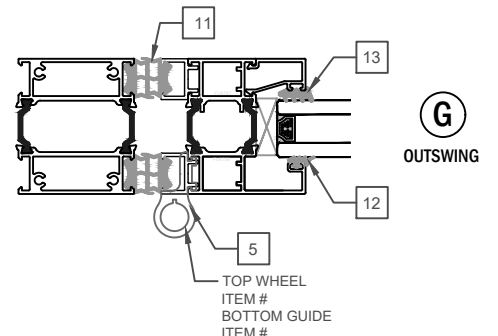

PINNACLE SELECT BI-FOLD (Aluminum Interior)

PART LIST

PINNACLE SELECT BI-FOLD (Aluminum Interior)

PART LIST

IMAGE	ITEM #	DESCRIPTION	TYPE	OLD	NEW SAP	
	1	ARIA HANDLE (ACTIVE PANEL)	BLACK	48000	10120574	
			BRONZE	48001	10120575	
			WHITE	48002	10120579	
			SATIN CHROME	48003	10120580	
			ACACIA HANDLE (ACTIVE PANEL)	BLACK	48004	10120581
				BRONZE	48005	10120582
				WHITE	48006	10120583
				SATIN CHROME	48007	10120584
			SUMMIT HANDLE (ACTIVE PANEL)	BLACK	48008	10120585
				BRONZE	48009	10120586
				WHITE	48010	10120587
		SATIN CHROME	48011	10120588		
	2	ARIA HANDLE (INACTIVE PANEL)	BLACK	48012	10120589	
			BRONZE	48013	10120590	
			WHITE	48014	10120591	
			SATIN CHROME	48015	10120592	
			ACACIA HANDLE (INACTIVE PANEL)	BLACK	48016	10120593
				BROWN WHITE	48017	10120594
					48018	10120595
				SATIN CHROME	48019	10120596
			SUMMIT HANDLE (INACTIVE PANEL)	BLACK	48020	10120597
				BRONZE	48021	10120598
				WHITE	48022	10120599
		SATIN CHROME	48023	10120600		
	3	LOCKING MECHANISM (ACTIVE PANEL)	3-POINT LOCK	48066	10120641	
			4-POINT LOCK	48067	10120642	
	4	LOCKING MECHANISM (INACTIVE PANEL)	2-POINT LOCK	48068	10120643	
	5	ALUM. SIDE HINGE	PC TO MATCH	48069	10120644	
	6	ALUM. BIPART BOTTOM/TOP HINGE	PC TO MATCH	48070	10120645	