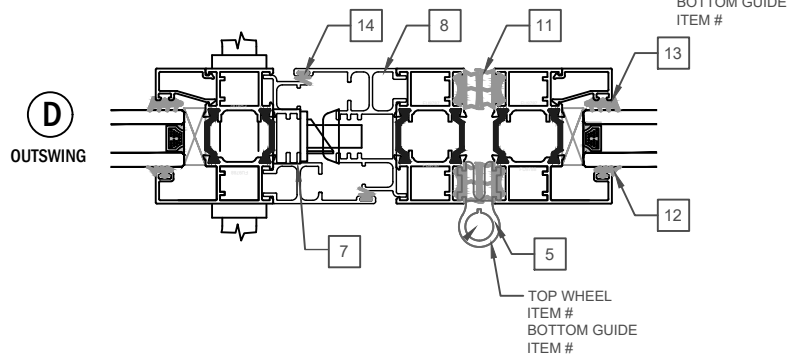

PINNACLE SELECT BI-FOLD (Aluminum Interior)

PART LIST

PINNACLE SELECT BI-FOLD (Aluminum Interior)

PART LIST

IMAGE	ITEM #	DESCRIPTION	TYPE	OLD	NEW SAP	
	1	ARIA HANDLE (ACTIVE PANEL)	BLACK	48000	10120574	
			BRONZE	48001	10120575	
			WHITE	48002	10120579	
			SATIN CHROME	48003	10120580	
			ACACIA HANDLE (ACTIVE PANEL)	BLACK	48004	10120581
				BRONZE	48005	10120582
				WHITE	48006	10120583
				SATIN CHROME	48007	10120584
			SUMMIT HANDLE (ACTIVE PANEL)	BLACK	48008	10120585
				BRONZE	48009	10120586
				WHITE	48010	10120587
		SATIN CHROME	48011	10120588		
	2	ARIA HANDLE (INACTIVE PANEL)	BLACK	48012	10120589	
			BRONZE	48013	10120590	
			WHITE	48014	10120591	
			SATIN CHROME	48015	10120592	
			ACACIA HANDLE (INACTIVE PANEL)	BLACK	48016	10120593
				BROWN WHITE	48017	10120594
					48018	10120595
				SATIN CHROME	48019	10120596
			SUMMIT HANDLE (INACTIVE PANEL)	BLACK	48020	10120597
				BRONZE	48021	10120598
				WHITE	48022	10120599
		SATIN CHROME	48023	10120600		
	3	LOCKING MECHANISM (ACTIVE PANEL)	3-POINT LOCK	48066	10120641	
			4-POINT LOCK	48067	10120642	
	4	LOCKING MECHANISM (INACTIVE PANEL)	2-POINT LOCK	48068	10120643	
	5	ALUM. SIDE HINGE	PC TO MATCH	48069	10120644	
	6	ALUM. BIPART BOTTOM/TOP HINGE	PC TO MATCH	48070	10120645	