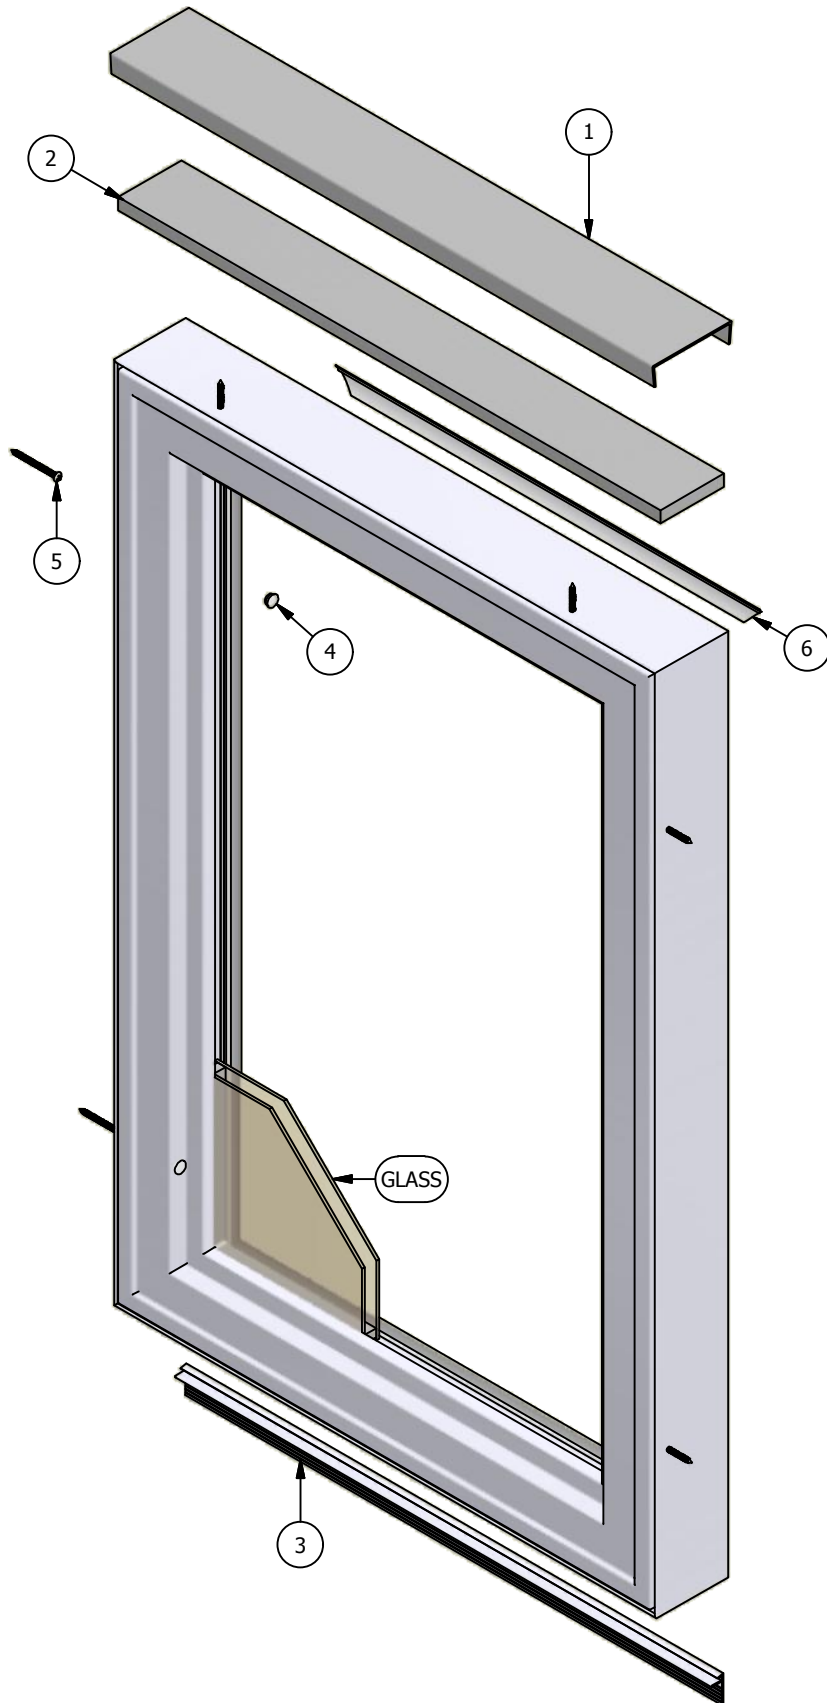

Revive Series Vinyl Casement (Picture) Parts Identification

Revive Series

Vinyl Casement (Picture)

Parts Identification

Image	Item #	Description	Color / Finish	Spec	Old	New SAP
	1	Head Expander (Qty. 1)	White Clay		700018 701018	10054621 10054233
	2	Head Expander Foam (Qty. 1)			2388409	10054569
	3	Sill Cover (Qty. 1)	White Clay		900760 901860	10054722 10054055
	4	3/8" Hole Cap (Qty. 4)	White Clay Black		558242 558245 558529	10054614 10054692 10054354
	5	Frame Screw #8 x 2" (Qty. 4)			518200	10056223

Revive Series

Vinyl Casement (Picture)

Parts Identification

Image	Item #	Description	Color / Finish	Spec	Old	New SAP
	6	Glazing Bead Prior to June 2014	White	13'	900043	10054560
			Almond		900110	10054247
			Clay		901043	10116543
			Bronze		900043-BZ	10055281
			Black		900043-BK	10116540
			Tan		900043-T	10116542
			Ivory		900043-I	10116541
			Cinnamon		900043-C	10116538
			Green		900043-G	10116539
			White		900043-W	
		Glazing Bead	White	13'	700005	10057670
			Clay		701005	10054580
		Weatherstrip Prior to June 2014	Black	LF	2370074	10055314
No Image		Glazing Tape 1/16" x 1/2"	White	216' Roll	394100	10055200