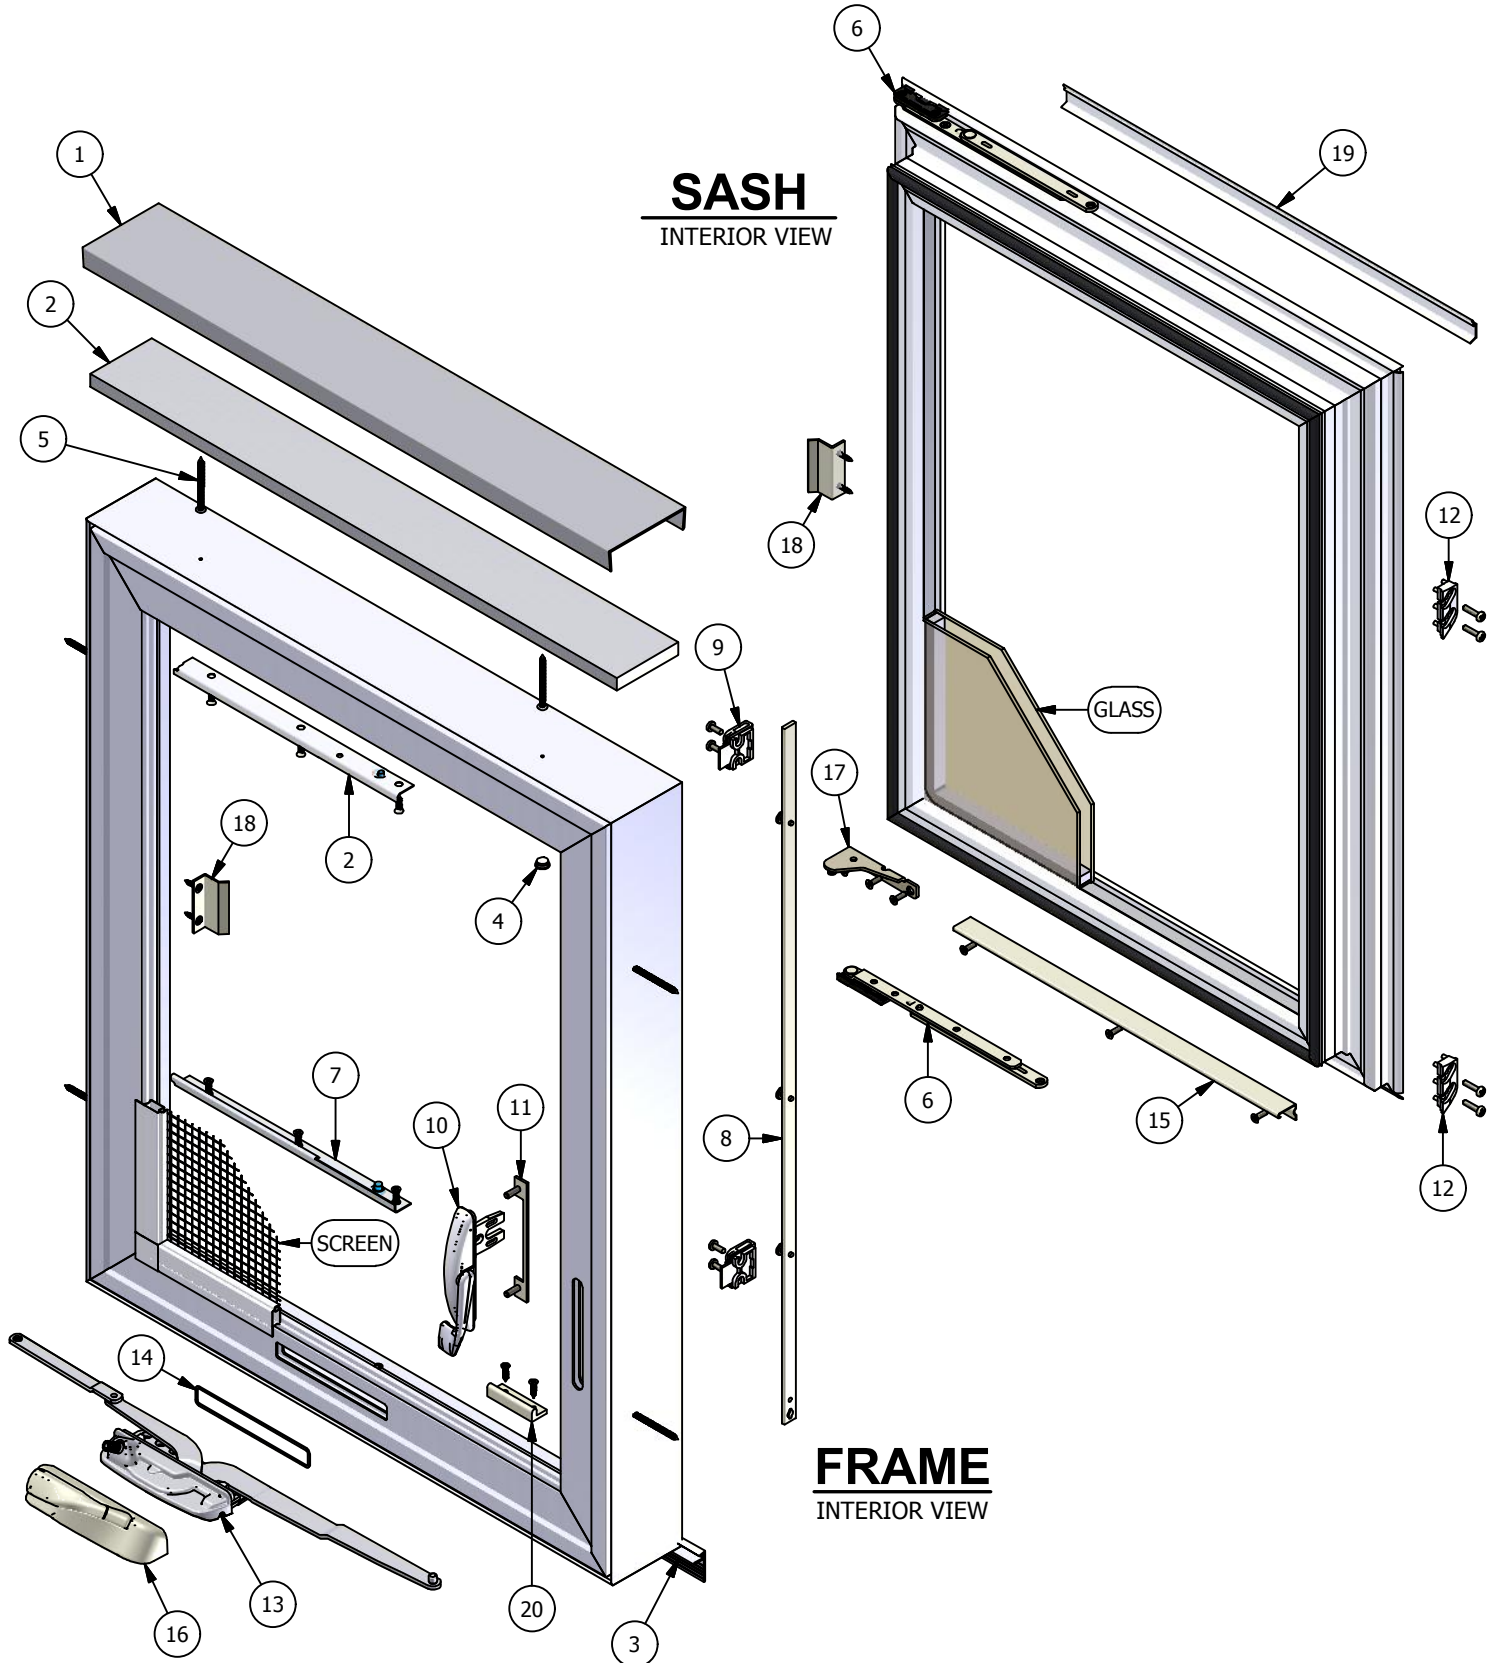

Revive Series Vinyl Casement (Operating) Parts Identification

Revive Series Vinyl Casement (Operating) Parts Identification

Image	Item #	Description	Color / Finish	Spec	Old	New SAP
	1	Head Expander (Qty. 1)	White Clay		700018 701018	10054621 10054233
	2	Head Expander Foam (Qty. 1)			2388409	10054569
	3	Sill Cover (Qty. 1)	White Clay		900760 901860	10054722 10054055
	4	3/8" Hole Cap (Qty. 4)	White Clay Black		558242 558245 558529	10054614 10054692 10054354
	5	Frame Screw #8 x 2" (Qty. 4)			518200	10056223

Revive Series Vinyl Casement (Operating) Parts Identification

Image	Item #	Description	Color / Finish	Spec	Part #	New SAP
	6	Hinge Arm (Prior to Aug 2022)	Standard LL/UR (lower left/upper right) UL/LR (upper left/lower right) Egress LL/UR (lower left/upper right) UL/LR (upper left/lower right)		562003 562004 562005 562006	10052938 10052899 10052939 10052878
		Hinge Arm (Aug 2022 to Current)	Standard LL/UR (lower left/upper right) UL/LR (upper left/lower right) Egress LL/UR (lower left/upper right) UL/LR (upper left/lower right)		462003 462004 462005 462006	10090084 10090109 10090107 10090081
		Hinge Screws #7 x 5/8" Screw (Qty 4)			508050	10055536
	7	Hinge Track (Prior to Aug 2022)	LL/UR (lower left/upper right) UL/LR (upper left/lower right)		542040 542045	10052935 10052897
		Hinge Track (Aug 2022 to Current)	LL/UR (lower left/upper right) UL/LR (upper left/lower right)		442040 442045	10090090 10090064
		Hinge Track Screws Prior Aug 2022 #7x 1/2" Screw (Qty 3) Aug 2022 to Current #7x 1/2" Screw (Qty 5)			508165	10055538
	8	Tie Bar	18" (R.O. Height) 24" 30" 36" 42" 48" 54" 60" 66" 72"		558055 558060 558070 558075 558085 558180 558185 558190 558195 558196	10057814 10054339 10054340 10054202 10054611 10054343 10054205 10054781 10054344 10054689