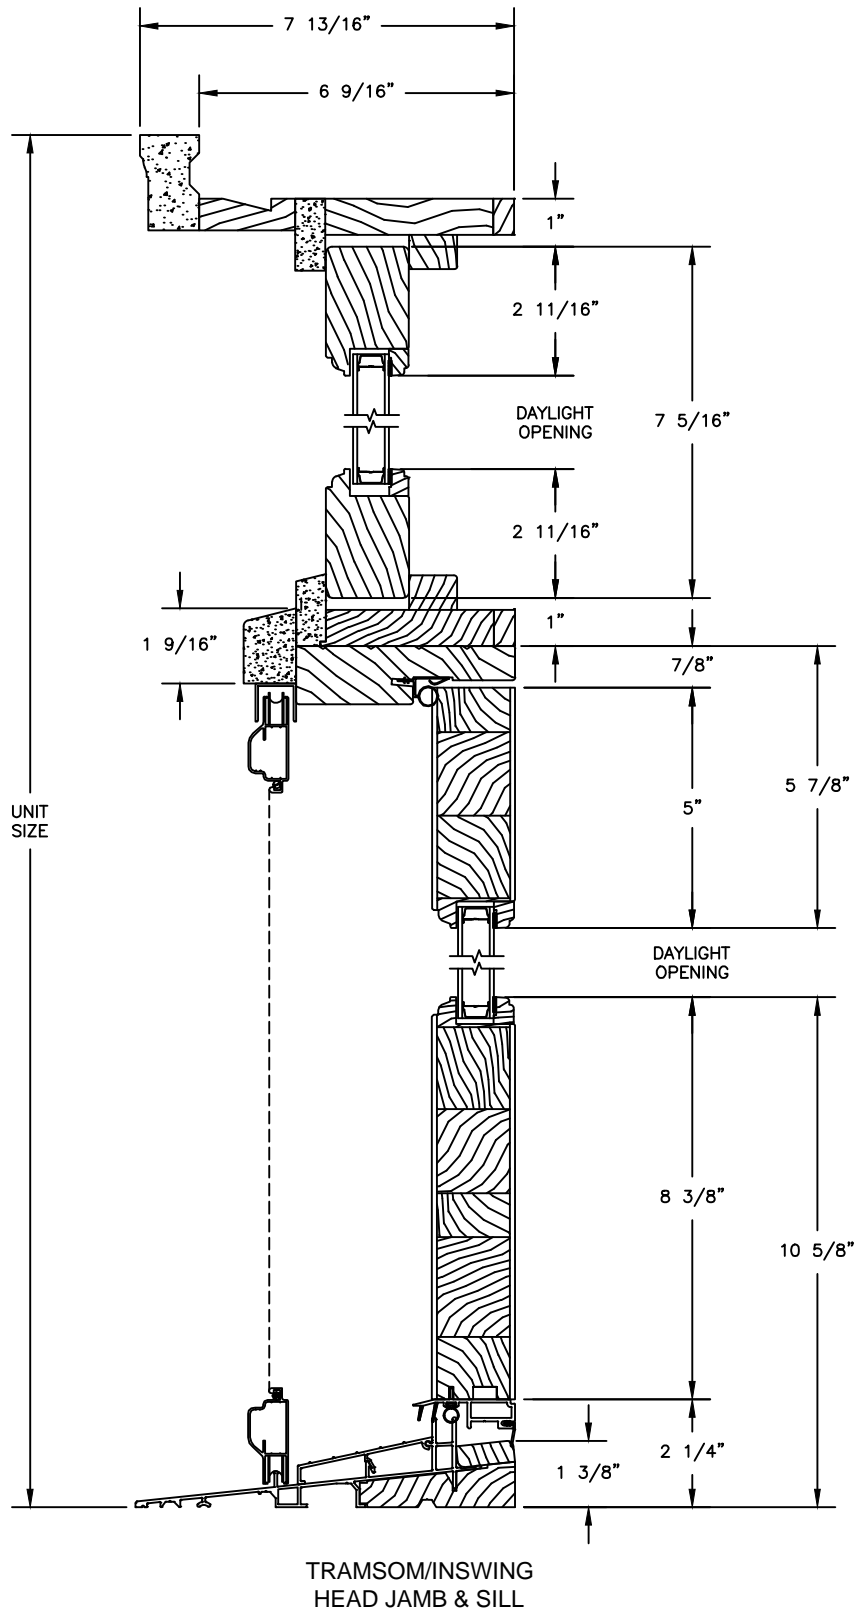

Pinnacle Series

PRIMED PATIO DOOR - INSWING

SECTION DETAILS: 6-9/16" JAMB WITH TRANSOM

SCALE: 3" = 1'-0"