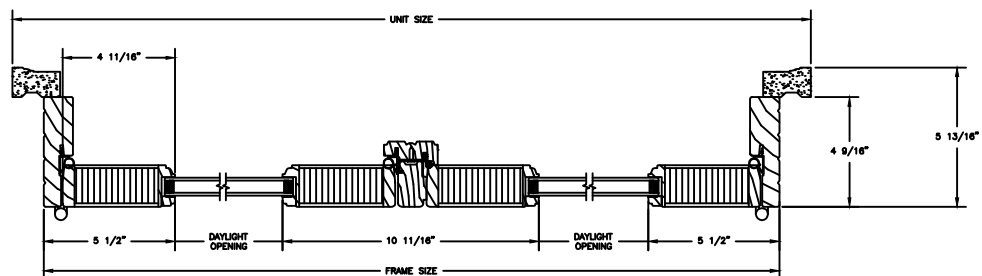

### SECTION DETAILS

SCALE: 1 1/2" = 1'-0"

OPERATING HEAD JAMB & SILL

STATIONARY HEAD JAMB & SILL

2 PANEL JAMB

3 PANEL JAMB

BI-HINGE JAMB