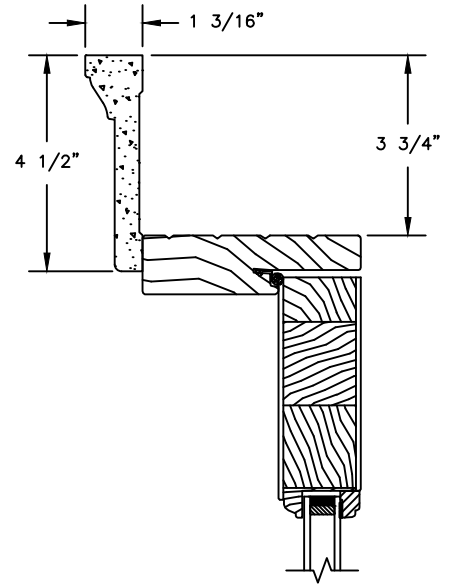

## PRIMED PATIO DOOR - INSWING

SECTION DETAILS : CASING OPTIONS

SCALE: 3" = 1'-0"

HEAD JAMB WITH  
STANDARD 180 BRICKMOULD

HEAD JAMB WITH  
3 1/2" FLAT CASING

HEAD JAMB WITH  
4 1/2" BACKBAND

HEAD JAMB WITH  
5 1/2" FLAT CASING