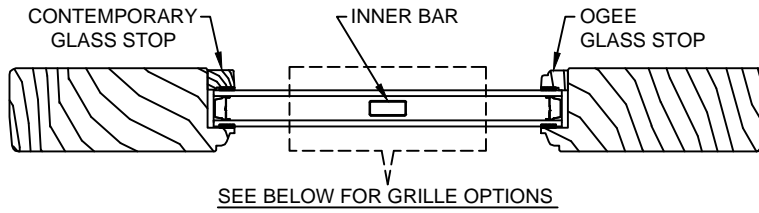

## PRIMED PATIO DOOR - INSWING

SECTION DETAILS : GLASS STOP & DIVIDED LITE OPTIONS

SCALE: 3" = 1'-0"

AVAILABLE STYLES

-  - PUTTY
-  - OGEE
-  - CONTEMPORARY

	5/8" WDL WITH INNER BAR	7/8" WDL WITH INNERBAR	1 1/4" WDL WITH INNERBAR	2" WDL WITH INNERBAR
STANDARD INSULATING GLASS				
13/16" INNERGRILLE				
3/4" PROFILED INNERGRILLE				
1" PROFILED INNERGRILLE				
7/8" STICK & PERIMETER GRILLE				
1 1/4" STICK & PERIMETER GRILLE				