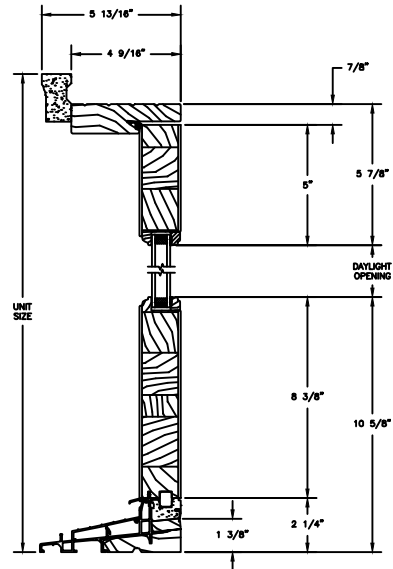

### SECTION DETAILS

SCALE: 1 1/2" = 1'-0"

OPERATING HEAD JAMB & SILL

STATIONARY HEAD JAMB & SILL

2 PANEL JAMB

3 PANEL JAMB

BI-HINGE JAMB