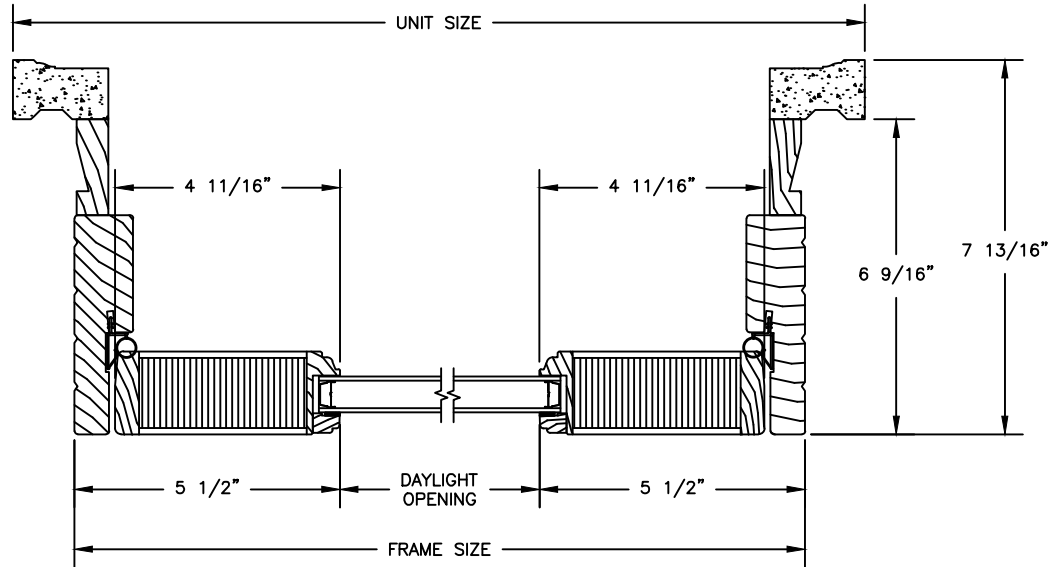

Pinnacle Series

PRIMED PATIO DOOR - INSWING

SECTION DETAILS: 6-9/16" INSWING & TRANSOM JAMB

SCALE: 3" = 1'-0"

INSWING JAMB