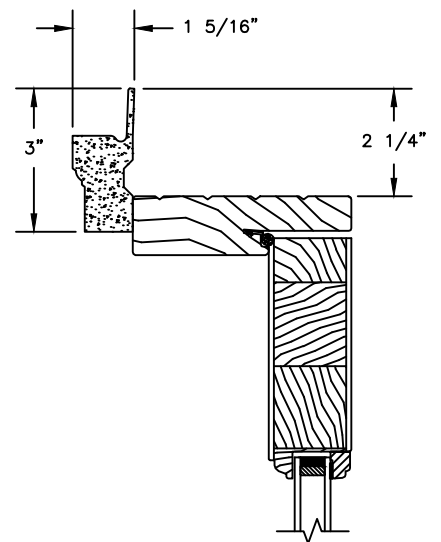

HEAD JAMB WITH
180 FLANGED BRICKMOULD