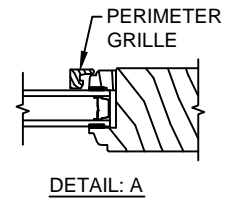

Pinnacle Series

PRIMED PATIO DOOR - INSWING

SECTION DETAILS : GLASS STOP & DIVIDED LITE OPTIONS

SCALE: 3" = 1'-0"

AVAILABLE STYLES

- PUTTY
- OGEE
- CONTEMPORARY

	5/8" WDL WITH INNER BAR	7/8" WDL WITH INNERBAR	1 1/4" WDL WITH INNERBAR	2" WDL WITH INNERBAR
STANDARD INSULATING GLASS				
13/16" INNERGRILLE				
3/4" PROFILED INNERGRILLE				
1" PROFILED INNERGRILLE				
7/8" STICK & PERIMETER GRILLE				
1 1/4" STICK & PERIMETER GRILLE				

NOTE:

* ALL WDL OPTIONS CAN BE ORDERED WITH OR WITHOUT INNER BAR

* PERIMETER GRILLES ONLY AVAILABLE IN THE 7/8" AND 1 1/4" OGEE STYLE GLASS STOP (SEE DETAIL: A)