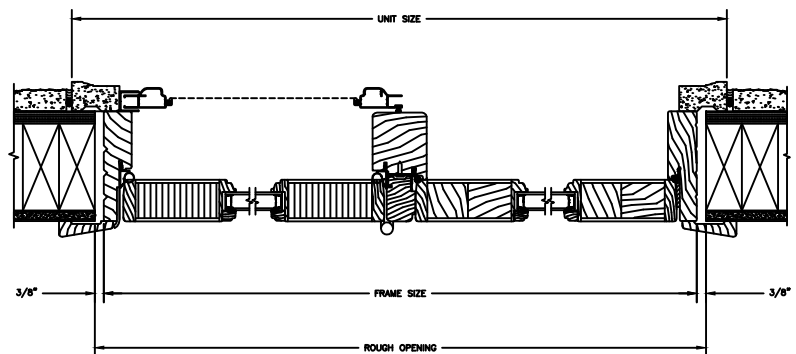

## PRIMED PATIO DOOR - INSWING

SECTION DETAILS : CONSTRUCTION

SCALE: 1 1/2" = 1'-0"

HEAD JAMB & SILL  
2 X 6 FRAME WITH SIDING

JAMBS  
2 X 6 FRAME WITH SIDING

HEAD JAMB & SILL  
2 X 4 FRAME WITH STUCCO

JAMBS  
2 X 4 FRAME WITH STUCCO