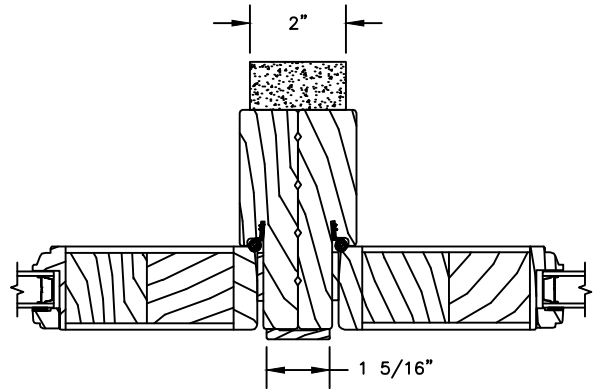

## PRIMED PATIO DOOR - INSWING

SECTION DETAILS : MULLIONS

SCALE: 3" = 1'-0"

HORIZONTAL MULLION  
TRANSOM/OPERATOR

HORIZONTAL MULLION  
RADIUS/OPERATOR

VERTICAL MULLION  
STATIONARY/OPERATOR

VERTICAL MULLION  
STATIONARY/STATIONARY