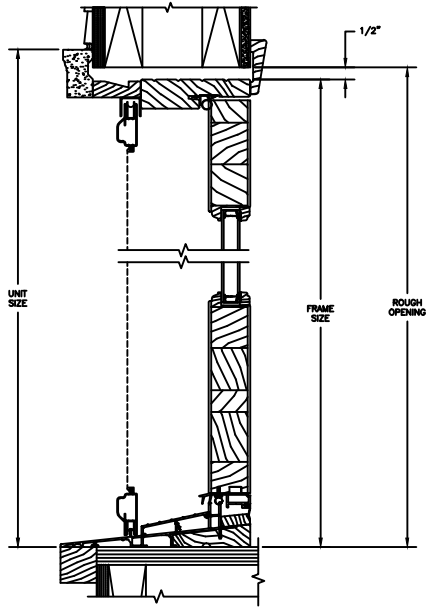

Pinnacle Series

PRIMED PATIO DOOR - INSWING

SECTION DETAILS : CONSTRUCTION

SCALE: 1 1/2" = 1'-0"

HEAD JAMB & SILL
2 X 6 FRAME WITH SIDING