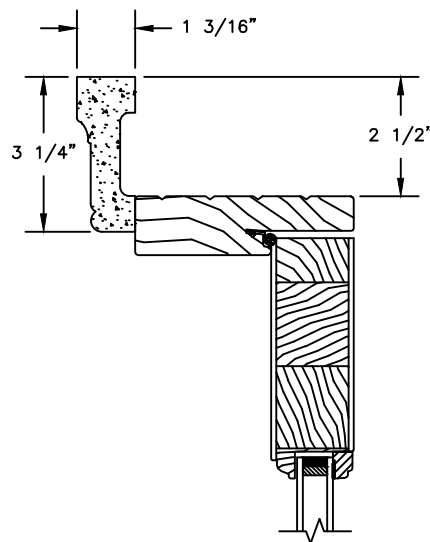

## PRIMED PATIO DOOR - INSWING

SECTION DETAILS : CASING OPTIONS

SCALE: 3" = 1'-0"

HEAD JAMB WITH  
STANDARD 180 BRICKMOULD

HEAD JAMB WITH  
3 1/2" FLAT CASING

HEAD JAMB WITH  
4 1/2" BACKBAND

HEAD JAMB WITH  
5 1/2" FLAT CASING