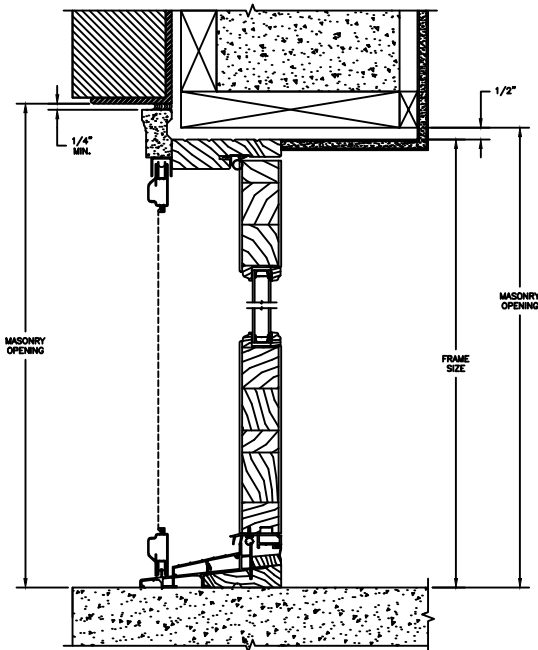

## PRIMED PATIO DOOR - INSWING

SECTION DETAILS : CONSTRUCTION

SCALE: 1 1/2" = 1'-0"

HEAD JAMB & SILL  
2 X 4 FRAME WITH BRICK VENEER

JAMBS  
2 X 4 FRAME WITH BRICK VENEER

HEAD JAMB & SILL  
8" CONCRETE BLOCK WALL  
WITH BRICK VENEER

JAMBS  
8" CONCRETE BLOCK WALL  
WITH BRICK VENEER