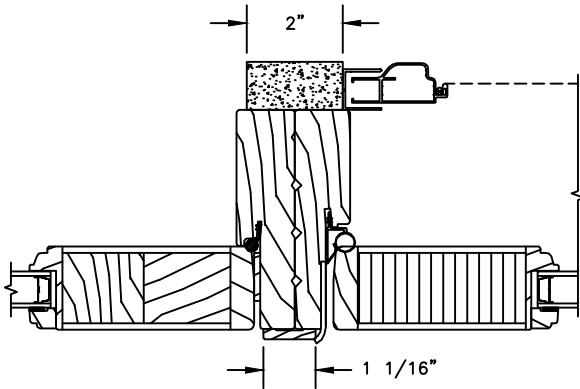

## PRIMED PATIO DOOR - INSWING

SECTION DETAILS : MULLIONS

SCALE: 3" = 1'-0"

HORIZONTAL MULLION  
TRANSOM/OPERATOR

HORIZONTAL MULLION  
RADIUS/OPERATOR

VERTICAL MULLION  
STATIONARY/OPERATOR

VERTICAL MULLION  
STATIONARY/STATIONARY