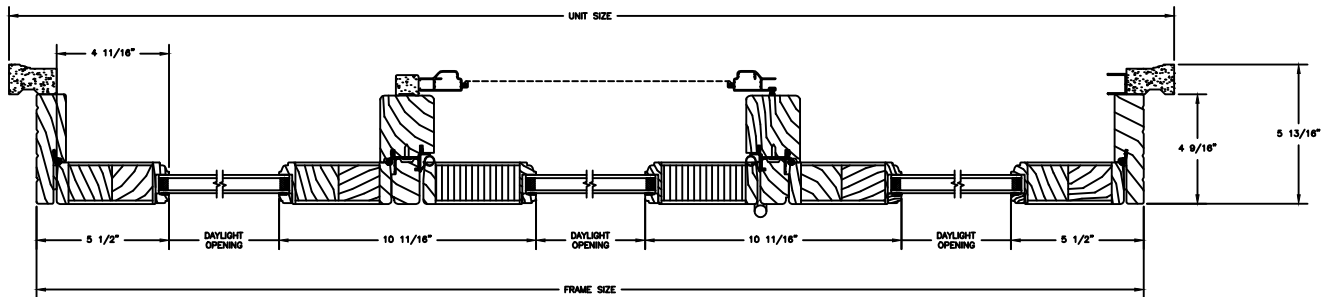

### SECTION DETAILS

SCALE: 1 1/2" = 1'-0"

OPERATING HEAD JAMB & SILL

STATIONARY HEAD JAMB & SILL

2 PANEL JAMB

3 PANEL JAMB

BI-HINGE JAMB