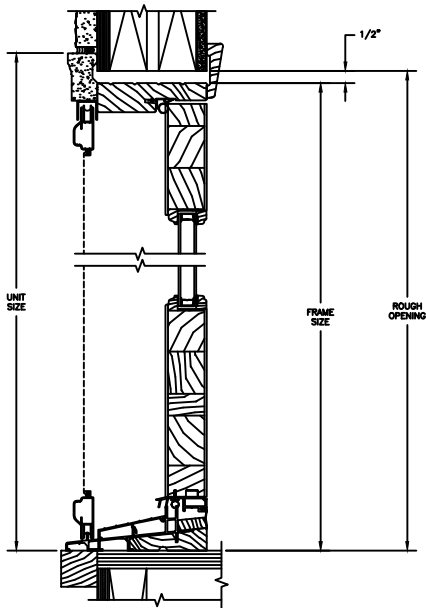

## PRIMED PATIO DOOR - INSWING

SECTION DETAILS : CONSTRUCTION

SCALE: 1 1/2" = 1'-0"

HEAD JAMB & SILL  
2 X 6 FRAME WITH SIDING

JAMBS  
2 X 6 FRAME WITH SIDING

HEAD JAMB & SILL  
2 X 4 FRAME WITH STUCCO

JAMBS  
2 X 4 FRAME WITH STUCCO