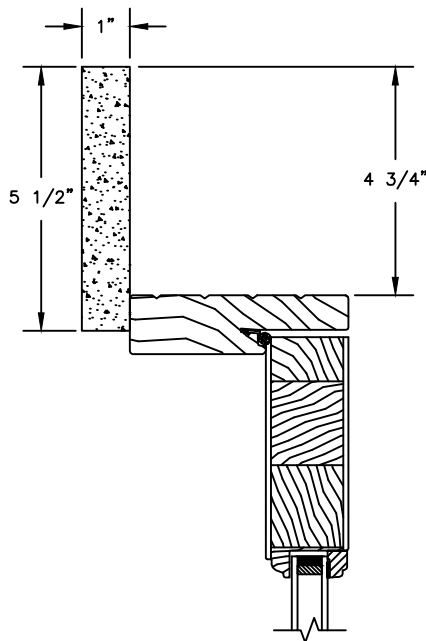

## PRIMED PATIO DOOR - INSWING

SECTION DETAILS : CASING OPTIONS

SCALE: 3" = 1'-0"

HEAD JAMB WITH  
STANDARD 180 BRICKMOULD

HEAD JAMB WITH  
3 1/2" FLAT CASING

HEAD JAMB WITH  
4 1/2" BACKBAND

HEAD JAMB WITH  
5 1/2" FLAT CASING