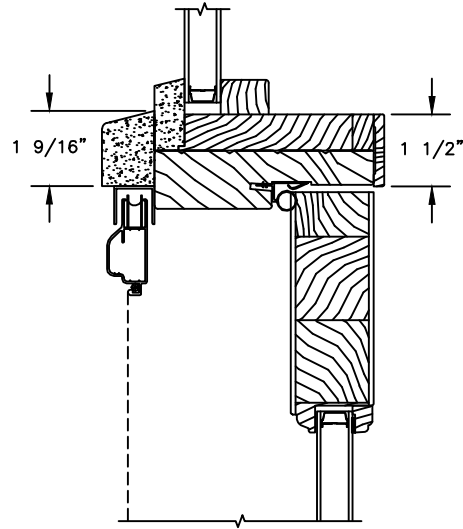

## PRIMED PATIO DOOR - INSWING

SECTION DETAILS : MULLIONS

SCALE: 3" = 1'-0"

HORIZONTAL MULLION  
TRANSOM/OPERATOR

HORIZONTAL MULLION  
RADIUS/OPERATOR

VERTICAL MULLION  
STATIONARY/OPERATOR

VERTICAL MULLION  
STATIONARY/STATIONARY