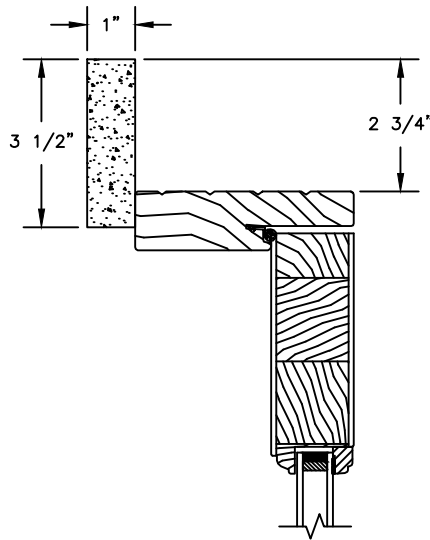

HEAD JAMB WITH
3 1/2" FLAT CASING