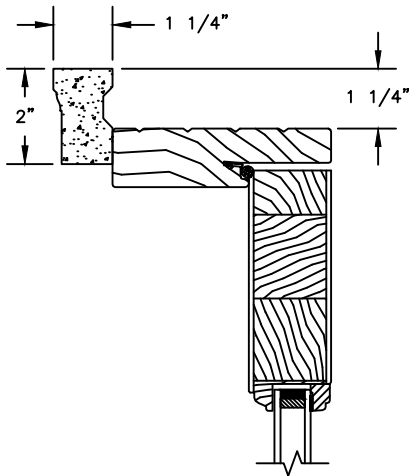

Pinnacle Series

PRIMED PATIO DOOR - INSWING

SECTION DETAILS : CASING OPTIONS

SCALE: 3" = 1'-0"

HEAD JAMB WITH
STANDARD 180 BRICKMOULD