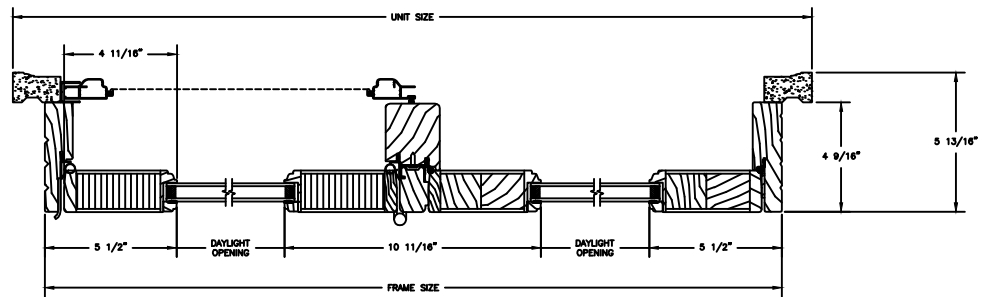

### SECTION DETAILS

SCALE: 1 1/2" = 1'-0"

OPERATING HEAD JAMB & SILL

STATIONARY HEAD JAMB & SILL

2 PANEL JAMB

3 PANEL JAMB

BI-HINGE JAMB