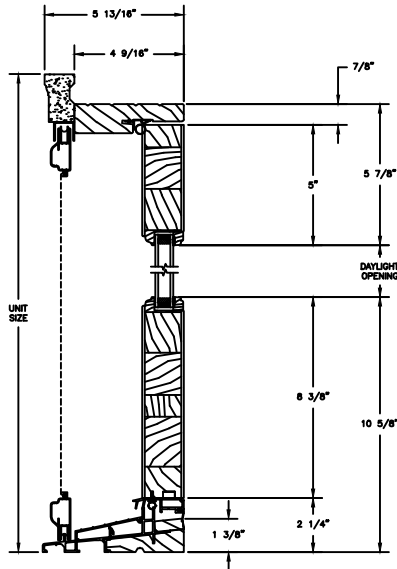

Pinnacle Series

PRIMED PATIO DOOR - INSWING

SECTION DETAILS

SCALE: 1 1/2" = 1'-0"

OPERATING HEAD JAMB & SILL