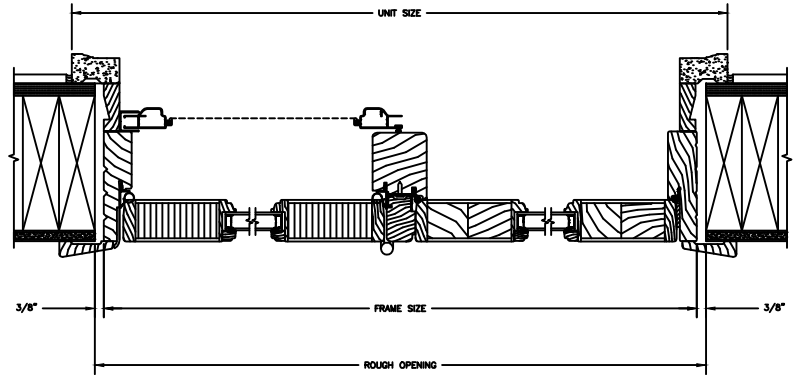

## PRIMED PATIO DOOR - INSWING

SECTION DETAILS : CONSTRUCTION

SCALE: 1 1/2" = 1'-0"

HEAD JAMB & SILL  
2 X 6 FRAME WITH SIDING

JAMBS  
2 X 6 FRAME WITH SIDING

HEAD JAMB & SILL  
2 X 4 FRAME WITH STUCCO

JAMBS  
2 X 4 FRAME WITH STUCCO