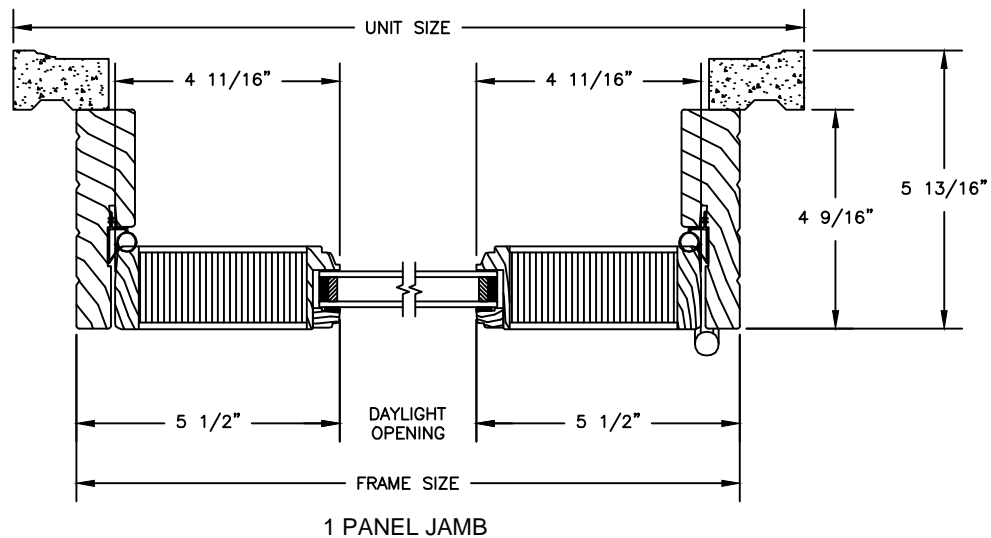

## PRIMED PATIO DOOR - INSWING

SECTION DETAILS

SCALE: 3" = 1'-0"