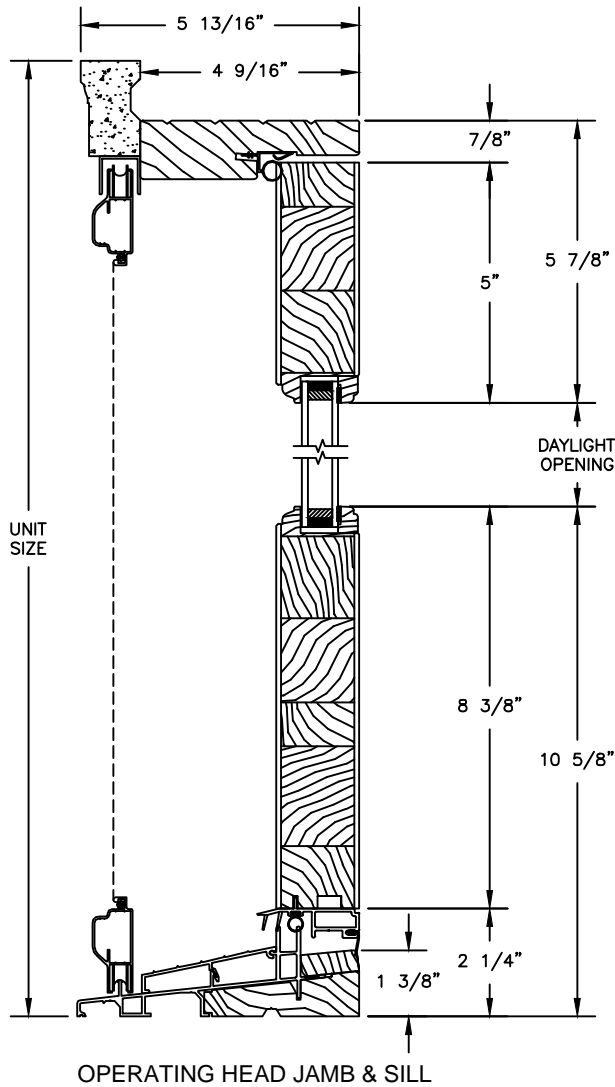

## PRIMED PATIO DOOR - INSWING

SECTION DETAILS

SCALE: 3" = 1'-0"