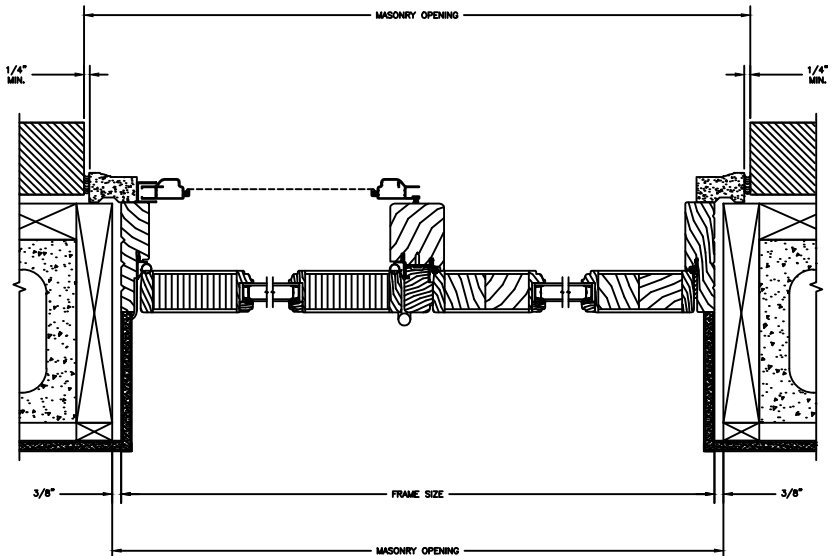

## PRIMED PATIO DOOR - INSWING

SECTION DETAILS : CONSTRUCTION

SCALE: 1 1/2" = 1'-0"

HEAD JAMB & SILL  
2 X 4 FRAME WITH BRICK VENEER

JAMBS  
2 X 4 FRAME WITH BRICK VENEER

HEAD JAMB & SILL  
8" CONCRETE BLOCK WALL  
WITH BRICK VENEER