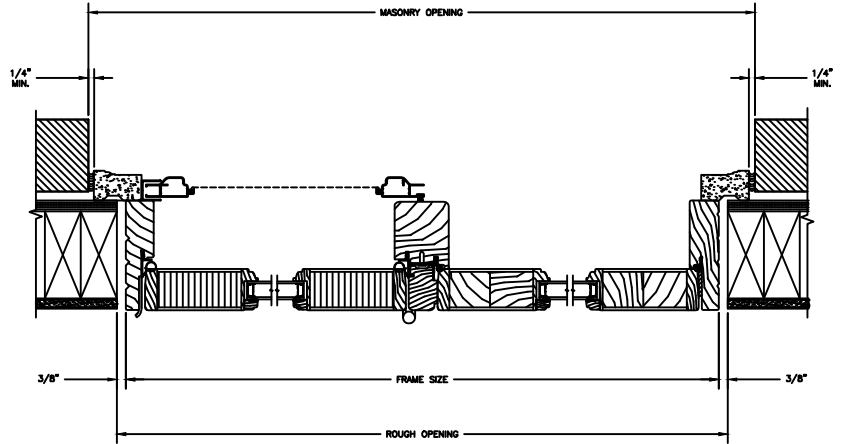

## PRIMED PATIO DOOR - INSWING

SECTION DETAILS : CONSTRUCTION

SCALE: 1 1/2" = 1'-0"

HEAD JAMB & SILL  
2 X 4 FRAME WITH BRICK VENEER

JAMBS  
2 X 4 FRAME WITH BRICK VENEER

HEAD JAMB & SILL  
8" CONCRETE BLOCK WALL  
WITH BRICK VENEER