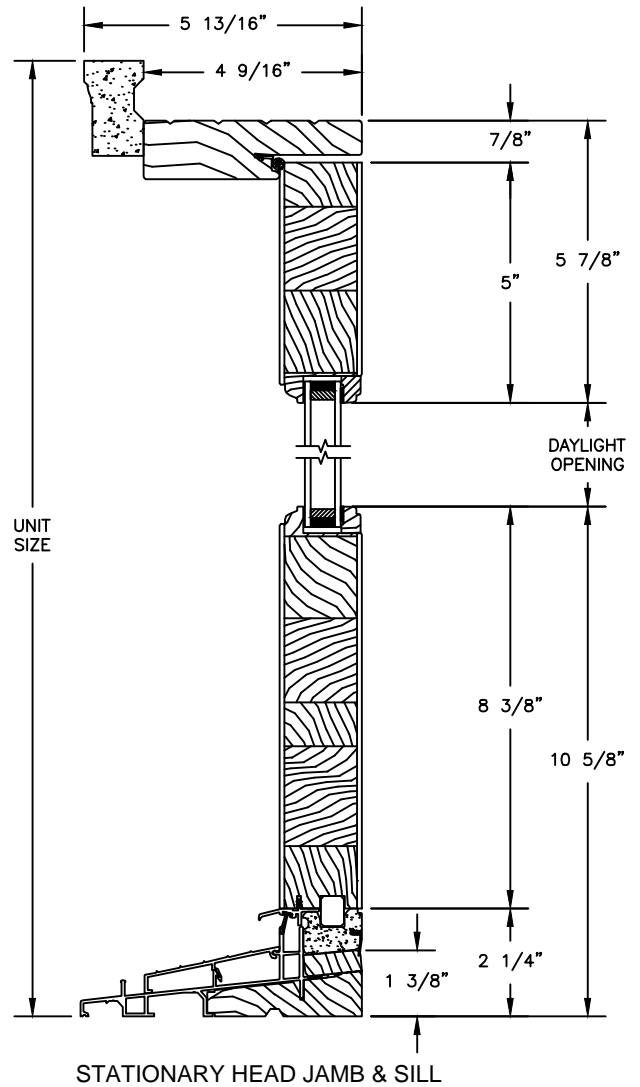

## PRIMED PATIO DOOR - INSWING

SECTION DETAILS

SCALE: 3" = 1'-0"