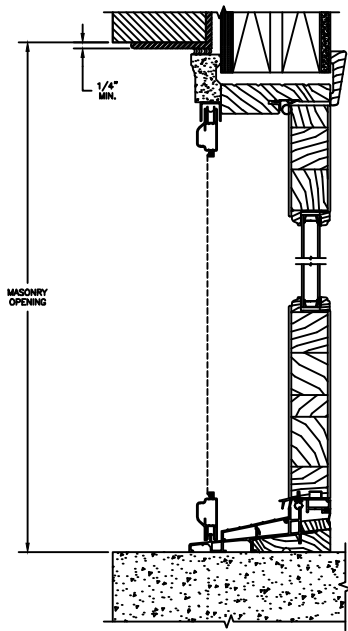

Pinnacle Series

PRIMED PATIO DOOR - INSWING

SECTION DETAILS : CONSTRUCTION

SCALE: 1 1/2" = 1'-0"

HEAD JAMB & SILL
2 X 4 FRAME WITH BRICK VENEER