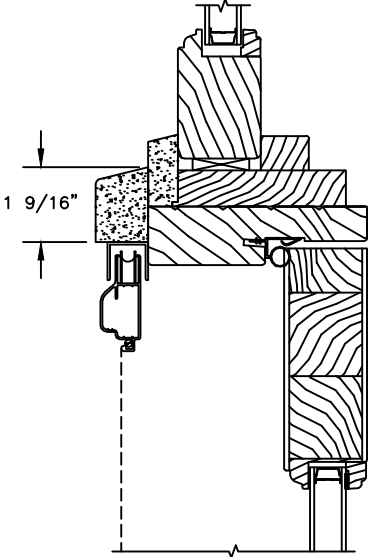

Pinnacle Series

PRIMED PATIO DOOR - INSWING

SECTION DETAILS : MULLIONS

SCALE: 3" = 1'-0"

6-9/16" JAMB
HORIZONTAL MULLION
TRANSOM/OPERATOR