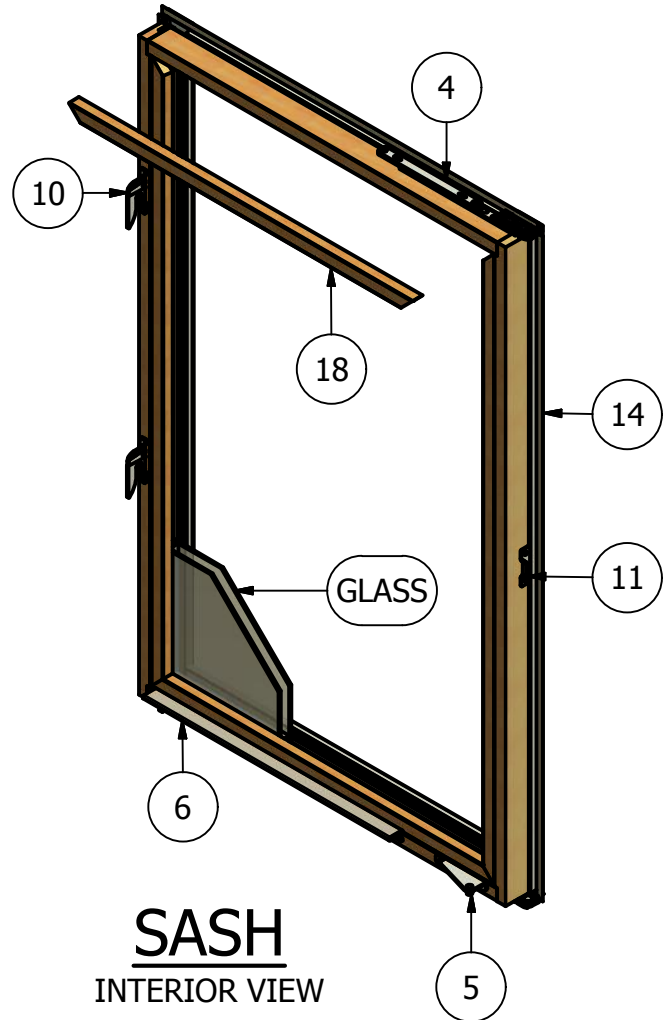

Pinnacle Series

Clad Casement 3 1/4" Frame (Operating)

Parts Identification

FRAME
INTERIOR VIEW

SASH
INTERIOR VIEW

LH SHOWN

WINDSOR
WINDOWS & DOORS
A Woodgrain Millwork Company

Pinnacle Series

Clad Casement 3 1/4" Frame (Operating)

Parts Identification

Image	Item #	Description	Color / Finish / Size	Spec	Old	New SAP		
	1	Dual Arm Operator (LH Shown) Used on 20-32 Sizes	Standard Standard Seacoast Seacoast	LH RH LH RH	542019 542119 542130 542131	10052934 10052936 10053131 10053409		
		Dyad Operator (LH Shown) Used on 14-16 Sizes	Standard Standard Seacoast Seacoast	LH RH LH RH	542021 542121 542132 542133	10052863 10052877 10053274 10053179		
		Operator Screws #8 x 7/8" Screw (Qty.4)	Standard Seacoast		508150 518150	10053396 10053400		
			2	Traditional Crank Handle & Crank Cover (LH Shown) For Dyad Operator, Use Opposite Handing	Matte Black (After 10/7/16)	LH	553015	10053421
					Black (10/7/16 & Prior)	LH	552015	10055570
					Bronze	LH	552014	10053280
					Champagne	LH	552013	10053416
					Brass	LH	552018	10053418
					Satin Nickel	LH	552017	10053182
					White	LH	552012	10053095
Oil Rubbed Bronze	LH				552016	10053417		
Faux Bronze	LH				552019	10053281		
Matte Black (After 10/7/16)	RH				553115	10053287		
Black (10/7/16 & Prior)	RH				552115	10056275		
Bronze	RH				552114	10053282		
Champagne	RH				552113	10053419		
Brass	RH				552118	10053283		
Satin Nickel	RH	552117	10053420					
White	RH	552112	10053133					
Oil Rubbed Bronze	RH	552116	10053183					
Faux Bronze	RH	552119	10053108					