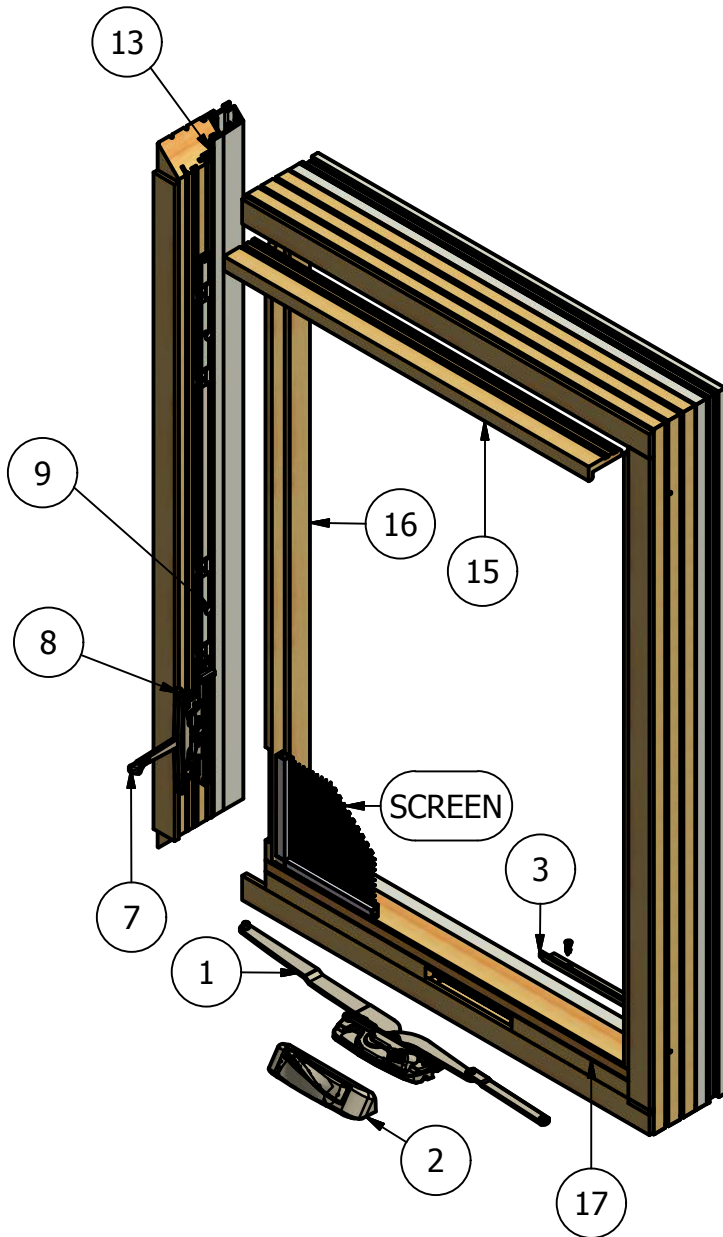

Pinnacle Series

Clad Casement 3 1/4" Frame (Operating)

Parts Identification

FRAME
INTERIOR VIEW

SASH
INTERIOR VIEW

LH SHOWN

WINDSOR
WINDOWS & DOORS
A Woodgrain Millwork Company

Pinnacle Series

Clad Casement 3 1/4" Frame (Operating)

Parts Identification

Image	Item #	Description	Color / Finish / Size	Spec	Old	New SAP		
	1	Dual Arm Operator (LH Shown) Used on 20-32 Sizes	Standard Standard Seacoast Seacoast	LH RH LH RH	542019 542119 542130 542131	10052934 10052936 10053131 10053409		
		Dyad Operator (LH Shown) Used on 14-16 Sizes	Standard Standard Seacoast Seacoast	LH RH LH RH	542021 542121 542132 542133	10052863 10052877 10053274 10053179		
		Operator Screws #8 x 7/8" Screw (Qty.4)	Standard Seacoast		508150 518150	10053396 10053400		
			2	Traditional Crank Handle & Crank Cover (LH Shown) For Dyad Operator, Use Opposite Handing	Matte Black (After 10/7/16)	LH	553015	10053421
					Black (10/7/16 & Prior)	LH	552015	10055570
					Bronze	LH	552014	10053280
					Champagne	LH	552013	10053416
					Brass	LH	552018	10053418
					Satin Nickel	LH	552017	10053182
					White	LH	552012	10053095
Oil Rubbed Bronze	LH				552016	10053417		
Faux Bronze	LH				552019	10053281		
Matte Black (After 10/7/16)	RH				553115	10053287		
Black (10/7/16 & Prior)	RH				552115	10056275		
Bronze	RH				552114	10053282		
Champagne	RH				552113	10053419		
Brass	RH				552118	10053283		
Satin Nickel	RH	552117	10053420					
White	RH	552112	10053133					
Oil Rubbed Bronze	RH	552116	10053183					
Faux Bronze	RH	552119	10053108					